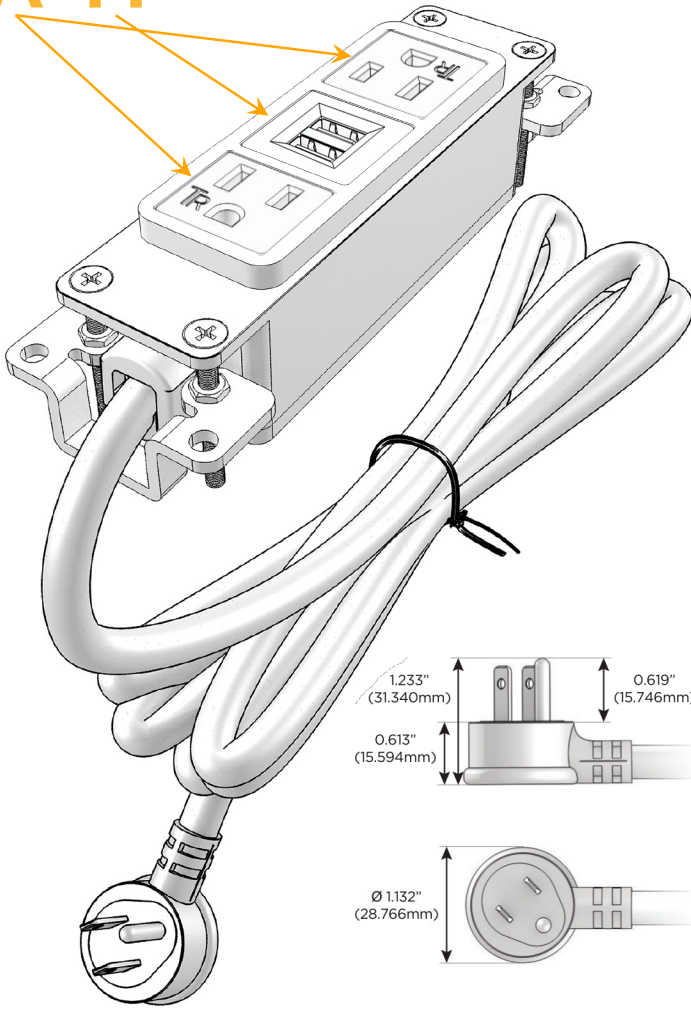

M-POWER-3T

AC POWER & DATA CONNECTIVITY SOLUTION

M-POWER-3TEB-AMA-EBAB

Specs:

Modules/Ports:

- **A** Tamper Resistant AC Receptacle
- **M** Double USB-A (Fast Charging Ports - 18W)

Distributed by

Mormax Company, Inc.

8 Westchester Plaza

Elmsford, NY 10523

914-699-0101

sales@mormax.com

mormax.com

A M