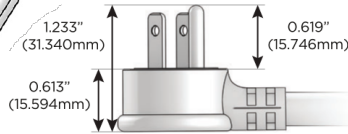

Mormax Company, Inc.

8 Westchester Plaza

Elmsford, NY 10523

914-699-0101

sales@mormax.com

mormax.com

A M