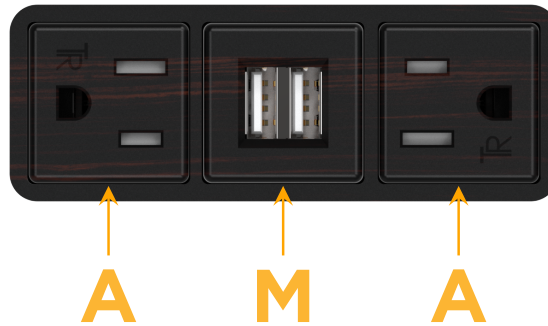

Bezel Finish: **OMNIGRAPHIC™ EBONY (ABS)**

Custom Finishes Available M-POWER-3TEB-AMA-EBAB

Features:

**Module/Port Options:**

- A** Tamper Resistant AC Receptacle
- E** USB-A & USB-C (20W)
- M** Double USB-A (Fast Charging Ports - 18W)
- H** HDMI
- 6** CAT 6
- 12** RJ 12
- X** Switched AC
- Y** 3-Way Switch (Low Voltage)
- V** USB-C (45W High Speed Charging Port)
- S** USB-C (25W High Speed Charging Port)
- R** Switched AC (Rocker Switch)
- D** Dimmer Switch

**Plug:**

Supplied with Low Profile Flat 45° Angle 120 VAC Plug

Optional Standard Straight 120 VAC Plug

Optional Straight 120 VAC Pass-through Plug

- CLEAN, COMPACT DESIGN
- STREAMLINED
- LOW PROFILE
- SIDE-EXITING CORDS
- PLUG & PLAY
- 6' AC CORD & PLUG (FLAT PLUG STANDARD)
- CUSTOMIZABLE CONFIGURATIONS AND FINISHES
- UL LISTED FOR MOUNTING IN FURNITURE
- 15A

# M-POWER-3T

AC POWER & DATA CONNECTIVITY SOLUTION

M-POWER-3TEB-AMA-EBAB

Specs:

**Modules/Ports:**

- A** Tamper Resistant AC Receptacle
- M** Double USB-A (Fast Charging Ports - 18W)

Distributed by

Mormax Company, Inc.