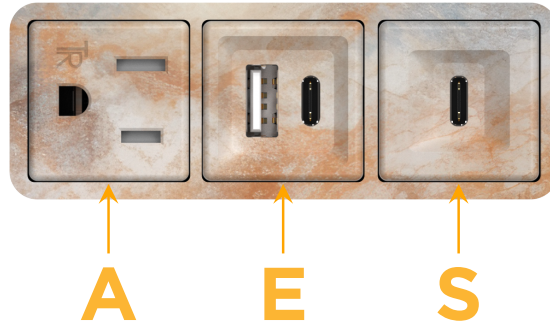

M-POWER-3T

AC POWER & DATA CONNECTIVITY SOLUTION

M-POWER-3TCM-AES-CMAB

Distributed by

Mormax Company, Inc.

8 Westchester Plaza

Elmsford, NY 10523

914-699-0101

sales@mormax.com

mormax.com

Metro Light & Power's line of power & data solutions offers sophisticated design elements combined with greater ease of installation. Streamlined and low-profile, enhanced by side-exiting cords, our outlets advance the industry with their cutting edge look and feel. We believe flexibility is key, and we provide a variety of mounting options, including the ability to mount in limited spaces. Our outlets are available in many finishes and configurations, in addition to a custom color and finish capability for our clients.

Bezel Finish: **OMNIGRAPHIC™ CALACATTA MACCHIA (ABS)**

Custom Finishes Available M-POWER-3TCM-AES-CMAB

Features:

Module/Port Options:

- **A** Tamper Resistant AC Receptacle
- **E** USB-A & USB-C (20W)
- **M** Double USB-A (Fast Charging Ports - 18W)
- **H** HDMI
- **6** CAT 6
- **12** RJ 12
- **X** Switched AC
- **Y** 3-Way Switch (Low Voltage)
- **V** USB-C (45W High Speed Charging Port)
- **S** USB-C (25W High Speed Charging Port)
- **R** Switched AC (Rocker Switch)
- **D** Dimmer Switch

Plug:

Supplied with Low Profile Flat 45° Angle 120 VAC Plug

Optional Standard Straight 120 VAC Plug

Optional Straight 120 VAC Pass-through Plug

- CLEAN, COMPACT DESIGN
- STREAMLINED
- LOW PROFILE
- SIDE-EXITING CORDS
- PLUG & PLAY
- 6' AC CORD & PLUG (FLAT PLUG STANDARD)
- CUSTOMIZABLE CONFIGURATIONS AND FINISHES
- UL LISTED FOR MOUNTING IN FURNITURE
- 15A