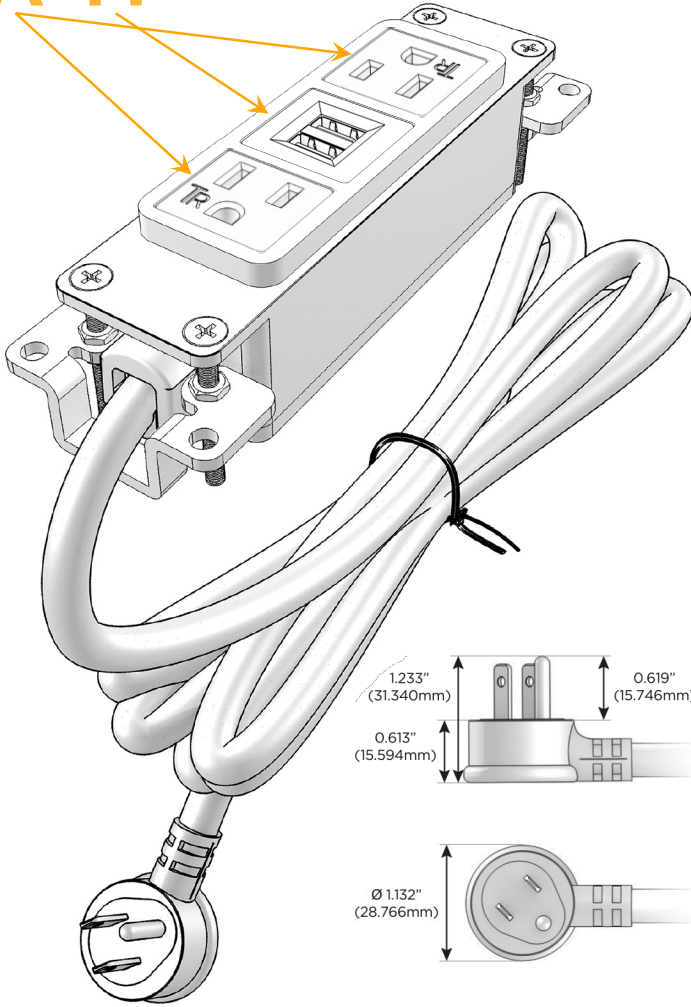

M-POWER-3T

AC POWER & DATA CONNECTIVITY SOLUTION

M-POWER-3TCC-AMA-CCAB

Specs:

Modules/Ports:

- **A** Tamper Resistant AC Receptacle
- **M** Double USB-A (Fast Charging Ports - 18W)

Distributed by

Mormax Company, Inc.

8 Westchester Plaza

Elmsford, NY 10523

914-699-0101

sales@mormax.com

mormax.com

A M