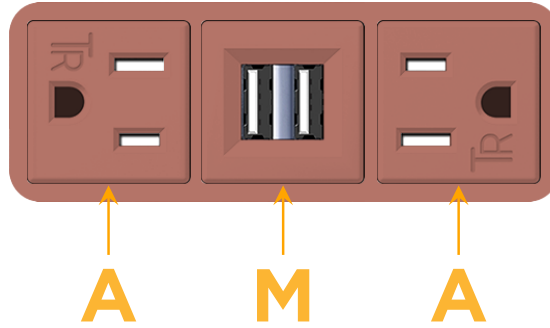

M-POWER-3T

AC POWER & DATA CONNECTIVITY SOLUTION

M-POWER-3TCC-AMA-CCAB

Distributed by

Mormax Company, Inc.

8 Westchester Plaza

Elmsford, NY 10523

914-699-0101

sales@mormax.com

mormax.com

Metro Light & Power's line of power & data solutions offers sophisticated design elements combined with greater ease of installation. Streamlined and low-profile, enhanced by side-exiting cords, our outlets advance the industry with their cutting edge look and feel. We believe flexibility is key, and we provide a variety of mounting options, including the ability to mount in limited spaces. Our outlets are available in many finishes and configurations, in addition to a custom color and finish capability for our clients.

Bezel Finish: **UNICOLOR™ TRUE COPPER (ABS)**

Custom Finishes Available M-POWER-3TCC-AMA-CCAB

Features:

Module/Port Options:

- **A** Tamper Resistant AC Receptacle
- **E** USB-A & USB-C (20W)
- **M** Double USB-A (Fast Charging Ports - 18W)
- **H** HDMI
- **6** CAT 6
- **12** RJ 12
- **X** Switched AC
- **Y** 3-Way Switch (Low Voltage)
- **V** USB-C (45W High Speed Charging Port)
- **S** USB-C (25W High Speed Charging Port)
- **R** Switched AC (Rocker Switch)
- **D** Dimmer Switch

Plug:

Supplied with Low Profile Flat 45° Angle 120 VAC Plug

Optional Standard Straight 120 VAC Plug

Optional Straight 120 VAC Pass-through Plug

- CLEAN, COMPACT DESIGN
- STREAMLINED
- LOW PROFILE
- SIDE-EXITING CORDS
- PLUG & PLAY
- 6' AC CORD & PLUG (FLAT PLUG STANDARD)
- CUSTOMIZABLE CONFIGURATIONS AND FINISHES
- UL LISTED FOR MOUNTING IN FURNITURE
- 15A