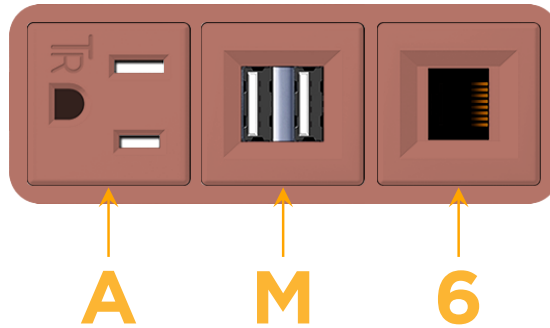

M-POWER-3T

AC POWER & DATA CONNECTIVITY SOLUTION

M-POWER-3TCC-AM6-CCAB

Distributed by

Mormax Company, Inc.

8 Westchester Plaza

Elmsford, NY 10523

914-699-0101

sales@mormax.com

mormax.com

Metro Light & Power's line of power & data solutions offers sophisticated design elements combined with greater ease of installation. Streamlined and low-profile, enhanced by side-exiting cords, our outlets advance the industry with their cutting edge look and feel. We believe flexibility is key, and we provide a variety of mounting options, including the ability to mount in limited spaces. Our outlets are available in many finishes and configurations, in addition to a custom color and finish capability for our clients.

Bezel Finish: **UNICOLOR™ TRUE COPPER (ABS)**

Custom Finishes Available M-POWER-3TCC-AM6-CCAB

Features:

Module/Port Options:

- **A** Tamper Resistant AC Receptacle
- **E** USB-A & USB-C (20W)
- **M** Double USB-A (Fast Charging Ports - 18W)
- **H** HDMI
- **6** CAT 6
- **12** RJ 12
- **X** Switched AC
- **Y** 3-Way Switch (Low Voltage)
- **V** USB-C (45W High Speed Charging Port)
- **S** USB-C (25W High Speed Charging Port)
- **R** Switched AC (Rocker Switch)
- **D** Dimmer Switch

Plug:

Supplied with Low Profile Flat 45° Angle 120 VAC Plug

Optional Standard Straight 120 VAC Plug

Optional Straight 120 VAC Pass-through Plug

- CLEAN, COMPACT DESIGN
- STREAMLINED
- LOW PROFILE
- SIDE-EXITING CORDS
- PLUG & PLAY
- 6' AC CORD & PLUG (FLAT PLUG STANDARD)
- CUSTOMIZABLE CONFIGURATIONS AND FINISHES
- UL LISTED FOR MOUNTING IN FURNITURE
- 15A