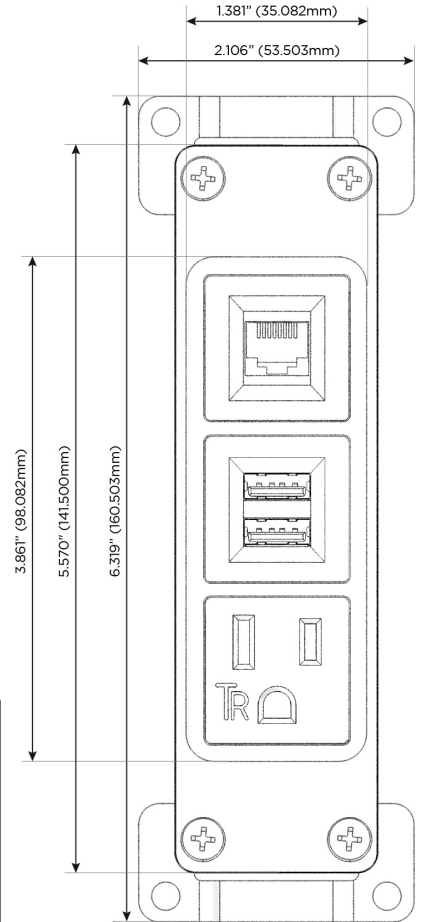

Distributed by

Mormax Company, Inc.

8 Westchester Plaza

Elmsford, NY 10523

914-699-0101

sales@mormax.com

mormax.com

TOP