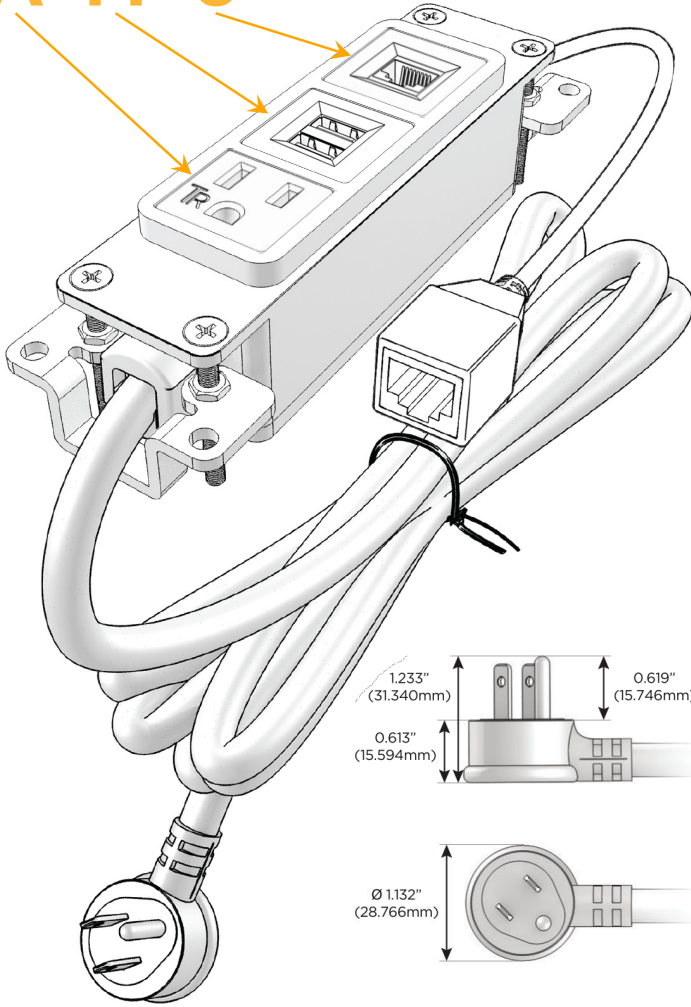

### Module/Port Options:

- A** Tamper Resistant AC Receptacle
- E** USB-A & USB-C (20W)
- M** Double USB-A (Fast Charging Ports - 18W)
- H** HDMI
- 6** CAT 6
- 12** RJ 12
- X** Switched AC
- Y** 3-Way Switch (Low Voltage)
- V** USB-C (45W High Speed Charging Port)
- S** USB-C (25W High Speed Charging Port)
- R** Switched AC (Rocker Switch)
- D** Dimmer Switch

### Plug:

Supplied with Low Profile Flat 45° Angle 120 VAC Plug

Optional Standard Straight 120 VAC Plug

Optional Straight 120 VAC Pass-through Plug

- CLEAN, COMPACT DESIGN
- STREAMLINED
- LOW PROFILE
- SIDE-EXITING CORDS
- PLUG & PLAY
- 6' AC CORD & PLUG (FLAT PLUG STANDARD)
- CUSTOMIZABLE CONFIGURATIONS AND FINISHES
- UL LISTED FOR MOUNTING IN FURNITURE
- 15A

# M-POWER-3T

AC POWER & DATA CONNECTIVITY SOLUTION

M-POWER-3TCC-AM6-CCAB

Specs:

**Modules/Ports:**

- A** Tamper Resistant AC Receptacle
- M** Double USB-A (Fast Charging Ports - 18W)
- 6** CAT 6

**A M 6**

Distributed by