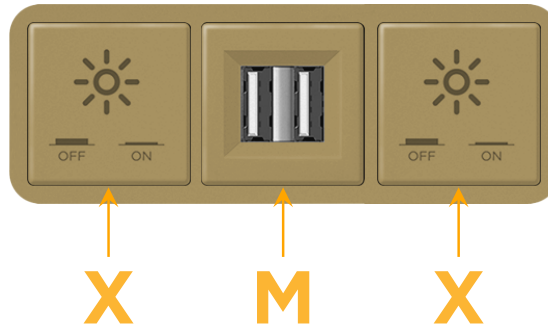

M-POWER-3T

AC POWER & DATA CONNECTIVITY SOLUTION

M-POWER-3TBZ2-XXM-BZ2AB

Distributed by

Mormax Company, Inc.

8 Westchester Plaza

Elmsford, NY 10523

914-699-0101

sales@mormax.com

mormax.com

Metro Light & Power's line of power & data solutions offers sophisticated design elements combined with greater ease of installation. Streamlined and low-profile, enhanced by side-exiting cords, our outlets advance the industry with their cutting edge look and feel. We believe flexibility is key, and we provide a variety of mounting options, including the ability to mount in limited spaces. Our outlets are available in many finishes and configurations, in addition to a custom color and finish capability for our clients.

Bezel Finish: **UNICOLOR™ BRONZE (ABS)**

Custom Finishes Available M-POWER-3TBZ2-XXM-BZ2AB

Features:

Module/Port Options:

- **A** Tamper Resistant AC Receptacle
- **E** USB-A & USB-C (20W)
- **M** Double USB-A (Fast Charging Ports - 18W)
- **H** HDMI
- **6** CAT 6
- **12** RJ 12
- **X** Switched AC
- **Y** 3-Way Switch (Low Voltage)
- **V** USB-C (45W High Speed Charging Port)
- **S** USB-C (25W High Speed Charging Port)
- **R** Switched AC (Rocker Switch)
- **D** Dimmer Switch

Plug:

Supplied with Low Profile Flat 45° Angle 120 VAC Plug

Optional Standard Straight 120 VAC Plug

Optional Straight 120 VAC Pass-through Plug

- CLEAN, COMPACT DESIGN
- STREAMLINED
- LOW PROFILE
- SIDE-EXITING CORDS
- PLUG & PLAY
- 6' AC CORD & PLUG (FLAT PLUG STANDARD)
- CUSTOMIZABLE CONFIGURATIONS AND FINISHES
- UL LISTED FOR MOUNTING IN FURNITURE
- 15A