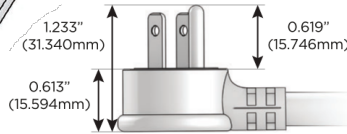

Mormax Company, Inc.

8 Westchester Plaza

Elmsford, NY 10523

914-699-0101

sales@mormax.com

mormax.com

X M