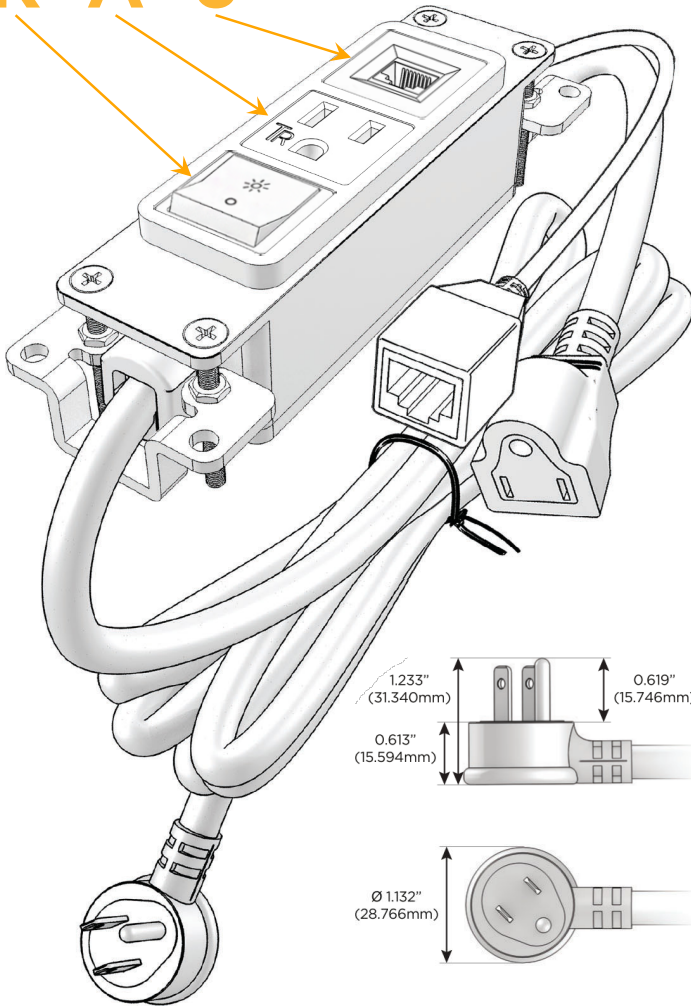

M-POWER-3T

AC POWER & DATA CONNECTIVITY SOLUTION

M-POWER-3TBZ2-RA6-BZ2AB

Specs:

Modules/Ports:

- **R** Switched AC (Rocker Switch)
- **A** Tamper Resistant AC Receptacle
- **6** CAT 6

Distributed by

Mormax Company, Inc.

8 Westchester Plaza

Elmsford, NY 10523

914-699-0101

sales@mormax.com

mormax.com

R A 6