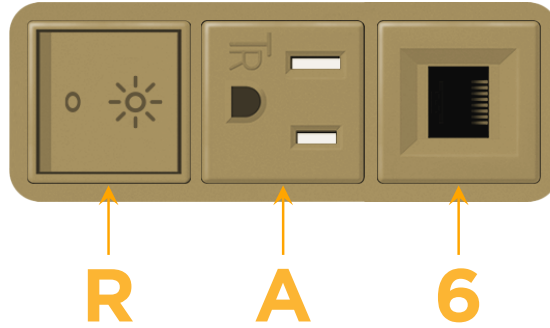

Bezel Finish: **UNICOLOR™ BRONZE (ABS)**

Custom Finishes Available M-POWER-3TBZ2-RA6-BZ2AB

Features:

Module/Port Options:

- A** Tamper Resistant AC Receptacle
- E** USB-A & USB-C (20W)
- M** Double USB-A (Fast Charging Ports - 18W)
- H** HDMI
- 6** CAT 6
- 12** RJ 12
- X** Switched AC
- Y** 3-Way Switch (Low Voltage)
- V** USB-C (45W High Speed Charging Port)
- S** USB-C (25W High Speed Charging Port)
- R** Switched AC (Rocker Switch)
- D** Dimmer Switch

Plug:

Supplied with Low Profile Flat 45° Angle 120 VAC Plug

Optional Standard Straight 120 VAC Plug

Optional Straight 120 VAC Pass-through Plug

- CLEAN, COMPACT DESIGN
- STREAMLINED
- LOW PROFILE
- SIDE-EXITING CORDS
- PLUG & PLAY
- 6' AC CORD & PLUG (FLAT PLUG STANDARD)
- CUSTOMIZABLE CONFIGURATIONS AND FINISHES
- UL LISTED FOR MOUNTING IN FURNITURE
- 15A

M-POWER-3T

AC POWER & DATA CONNECTIVITY SOLUTION

M-POWER-3TBZ2-RA6-BZ2AB

Specs:

Modules/Ports:

- R** Switched AC (Rocker Switch)
- A** Tamper Resistant AC Receptacle
- 6** CAT 6

Distributed by

Mormax Company, Inc.