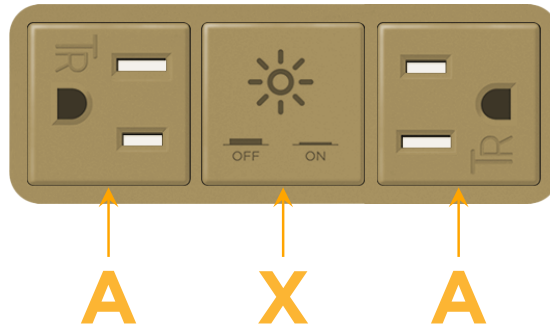

M-POWER-3T

AC POWER & DATA CONNECTIVITY SOLUTION

M-POWER-3TBZ2-AXA-BZ2AB

Distributed by

Mormax Company, Inc.

8 Westchester Plaza

Elmsford, NY 10523

914-699-0101

sales@mormax.com

mormax.com

Metro Light & Power's line of power & data solutions offers sophisticated design elements combined with greater ease of installation. Streamlined and low-profile, enhanced by side-exiting cords, our outlets advance the industry with their cutting edge look and feel. We believe flexibility is key, and we provide a variety of mounting options, including the ability to mount in limited spaces. Our outlets are available in many finishes and configurations, in addition to a custom color and finish capability for our clients.

Bezel Finish: **UNICOLOR™ BRONZE (ABS)**

Custom Finishes Available M-POWER-3TBZ2-AXA-BZ2AB

Features:

Module/Port Options:

- **A** Tamper Resistant AC Receptacle
- **E** USB-A & USB-C (20W)
- **M** Double USB-A (Fast Charging Ports - 18W)
- **H** HDMI
- **6** CAT 6
- **12** RJ 12
- **X** Switched AC
- **Y** 3-Way Switch (Low Voltage)
- **V** USB-C (45W High Speed Charging Port)
- **S** USB-C (25W High Speed Charging Port)
- **R** Switched AC (Rocker Switch)
- **D** Dimmer Switch

Plug:

Supplied with Low Profile Flat 45° Angle 120 VAC Plug

Optional Standard Straight 120 VAC Plug

Optional Straight 120 VAC Pass-through Plug

- CLEAN, COMPACT DESIGN
- STREAMLINED
- LOW PROFILE
- SIDE-EXITING CORDS
- PLUG & PLAY
- 6' AC CORD & PLUG (FLAT PLUG STANDARD)
- CUSTOMIZABLE CONFIGURATIONS AND FINISHES
- UL LISTED FOR MOUNTING IN FURNITURE
- 15A