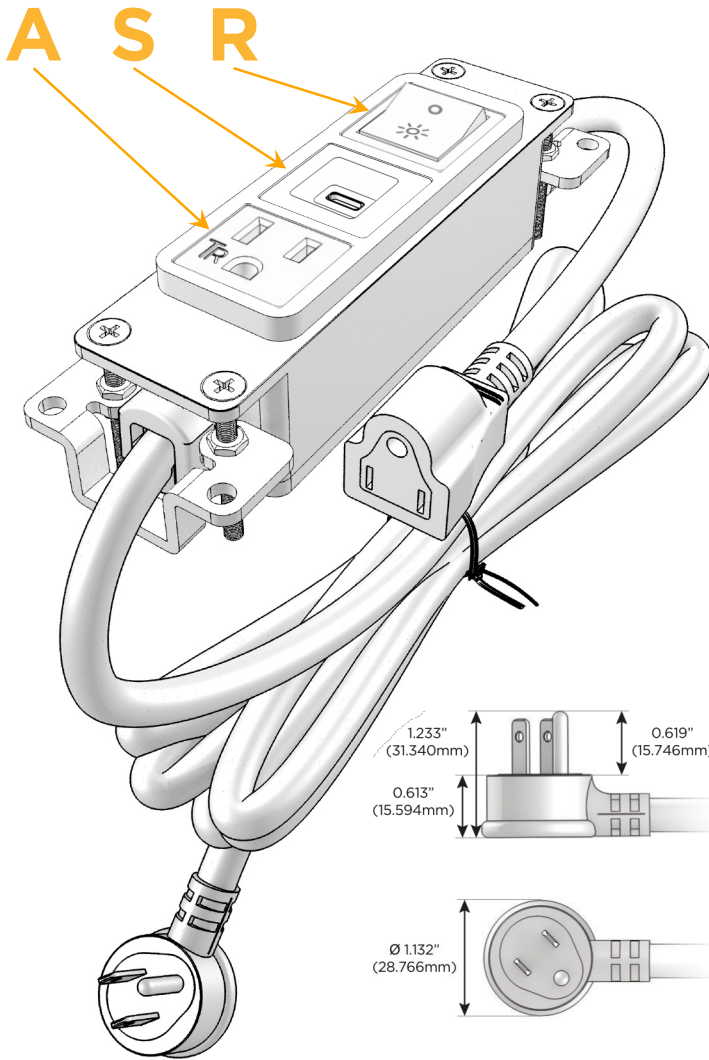

M-POWER-3T

AC POWER & DATA CONNECTIVITY SOLUTION

M-POWER-3TBZ2-ASR-BZ2AB

Specs:

Modules/Ports:

- **A** Tamper Resistant AC Receptacle
- **S** USB-C (25W High Speed Charging Port)
- **R** Switched AC (Rocker Switch)

Distributed by

Mormax Company, Inc.

8 Westchester Plaza

Elmsford, NY 10523

914-699-0101

sales@mormax.com

mormax.com