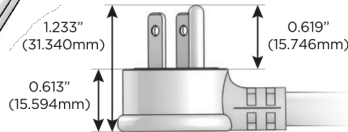

M-POWER-3T

AC POWER & DATA CONNECTIVITY SOLUTION

M-POWER-3TBZ2-ASR-BZ2AB

Specs:

Modules/Ports:

- **A** Tamper Resistant AC Receptacle
- **S** USB-C (25W High Speed Charging Port)
- **R** Switched AC (Rocker Switch)

Distributed by

Mormax Company, Inc.

8 Westchester Plaza

Elmsford, NY 10523

914-699-0101

sales@mormax.com

mormax.com

TOP