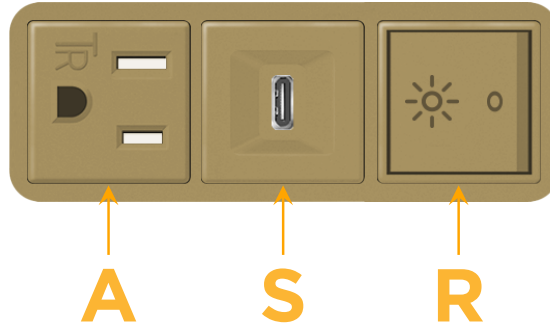

M-POWER-3T

AC POWER & DATA CONNECTIVITY SOLUTION

M-POWER-3TBZ2-ASR-BZ2AB

Distributed by

Mormax Company, Inc.

8 Westchester Plaza

Elmsford, NY 10523

914-699-0101

sales@mormax.com

mormax.com

Metro Light & Power's line of power & data solutions offers sophisticated design elements combined with greater ease of installation. Streamlined and low-profile, enhanced by side-exiting cords, our outlets advance the industry with their cutting edge look and feel. We believe flexibility is key, and we provide a variety of mounting options, including the ability to mount in limited spaces. Our outlets are available in many finishes and configurations, in addition to a custom color and finish capability for our clients.

Bezel Finish: **UNICOLOR™ BRONZE (ABS)**

Custom Finishes Available M-POWER-3TBZ2-ASR-BZ2AB

Features:

Module/Port Options:

- **A** Tamper Resistant AC Receptacle
- **E** USB-A & USB-C (20W)
- **M** Double USB-A (Fast Charging Ports - 18W)
- **H** HDMI
- **6** CAT 6
- **12** RJ 12
- **X** Switched AC
- **Y** 3-Way Switch (Low Voltage)
- **V** USB-C (45W High Speed Charging Port)
- **S** USB-C (25W High Speed Charging Port)
- **R** Switched AC (Rocker Switch)
- **D** Dimmer Switch

Plug:

Supplied with Low Profile Flat 45° Angle 120 VAC Plug

Optional Standard Straight 120 VAC Plug

Optional Straight 120 VAC Pass-through Plug

- CLEAN, COMPACT DESIGN
- STREAMLINED
- LOW PROFILE
- SIDE-EXITING CORDS
- PLUG & PLAY
- 6' AC CORD & PLUG (FLAT PLUG STANDARD)
- CUSTOMIZABLE CONFIGURATIONS AND FINISHES
- UL LISTED FOR MOUNTING IN FURNITURE
- 15A