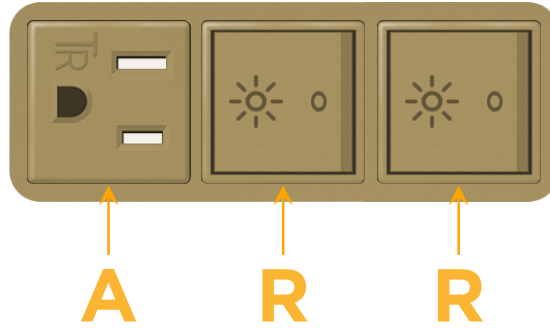

M-POWER-3T

AC POWER & DATA CONNECTIVITY SOLUTION

M-POWER-3TBZ2-ARR-BZ2AB

Distributed by

Mormax Company, Inc.

8 Westchester Plaza

Elmsford, NY 10523

914-699-0101

sales@mormax.com

mormax.com

Metro Light & Power's line of power & data solutions offers sophisticated design elements combined with greater ease of installation. Streamlined and low-profile, enhanced by side-exiting cords, our outlets advance the industry with their cutting edge look and feel. We believe flexibility is key, and we provide a variety of mounting options, including the ability to mount in limited spaces. Our outlets are available in many finishes and configurations, in addition to a custom color and finish capability for our clients.

Bezel Finish: **UNICOLOR™ BRONZE (ABS)**

Custom Finishes Available M-POWER-3TBZ2-ARR-BZ2AB

Features:

Module/Port Options:

- **A** Tamper Resistant AC Receptacle
- **E** USB-A & USB-C (20W)
- **M** Double USB-A (Fast Charging Ports - 18W)
- **H** HDMI
- **6** CAT 6
- **12** RJ 12
- **X** Switched AC
- **Y** 3-Way Switch (Low Voltage)
- **V** USB-C (45W High Speed Charging Port)
- **S** USB-C (25W High Speed Charging Port)
- **R** Switched AC (Rocker Switch)
- **D** Dimmer Switch

Plug:

Supplied with Low Profile Flat 45° Angle 120 VAC Plug

Optional Standard Straight 120 VAC Plug

Optional Straight 120 VAC Pass-through Plug

- CLEAN, COMPACT DESIGN
- STREAMLINED
- LOW PROFILE
- SIDE-EXITING CORDS
- PLUG & PLAY
- 6' AC CORD & PLUG (FLAT PLUG STANDARD)
- CUSTOMIZABLE CONFIGURATIONS AND FINISHES
- UL LISTED FOR MOUNTING IN FURNITURE
- 15A