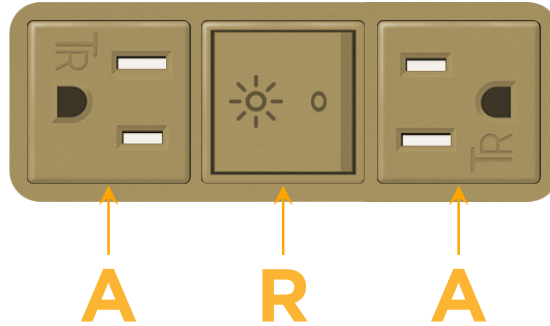

M-POWER-3T

AC POWER & DATA CONNECTIVITY SOLUTION

M-POWER-3TBZ2-ARA-BZ2AB

Distributed by

Mormax Company, Inc.

8 Westchester Plaza

Elmsford, NY 10523

914-699-0101

sales@mormax.com

mormax.com

Metro Light & Power's line of power & data solutions offers sophisticated design elements combined with greater ease of installation. Streamlined and low-profile, enhanced by side-exiting cords, our outlets advance the industry with their cutting edge look and feel. We believe flexibility is key, and we provide a variety of mounting options, including the ability to mount in limited spaces. Our outlets are available in many finishes and configurations, in addition to a custom color and finish capability for our clients.

Bezel Finish: **UNICOLOR™ BRONZE (ABS)**

Custom Finishes Available M-POWER-3TBZ2-ARA-BZ2AB

Features:

Module/Port Options:

- **A** Tamper Resistant AC Receptacle
- **E** USB-A & USB-C (20W)
- **M** Double USB-A (Fast Charging Ports - 18W)
- **H** HDMI
- **6** CAT 6
- **12** RJ 12
- **X** Switched AC
- **Y** 3-Way Switch (Low Voltage)
- **V** USB-C (45W High Speed Charging Port)
- **S** USB-C (25W High Speed Charging Port)
- **R** Switched AC (Rocker Switch)
- **D** Dimmer Switch

Plug:

Supplied with Low Profile Flat 45° Angle 120 VAC Plug

Optional Standard Straight 120 VAC Plug

Optional Straight 120 VAC Pass-through Plug

- CLEAN, COMPACT DESIGN
- STREAMLINED
- LOW PROFILE
- SIDE-EXITING CORDS
- PLUG & PLAY
- 6' AC CORD & PLUG (FLAT PLUG STANDARD)
- CUSTOMIZABLE CONFIGURATIONS AND FINISHES
- UL LISTED FOR MOUNTING IN FURNITURE
- 15A