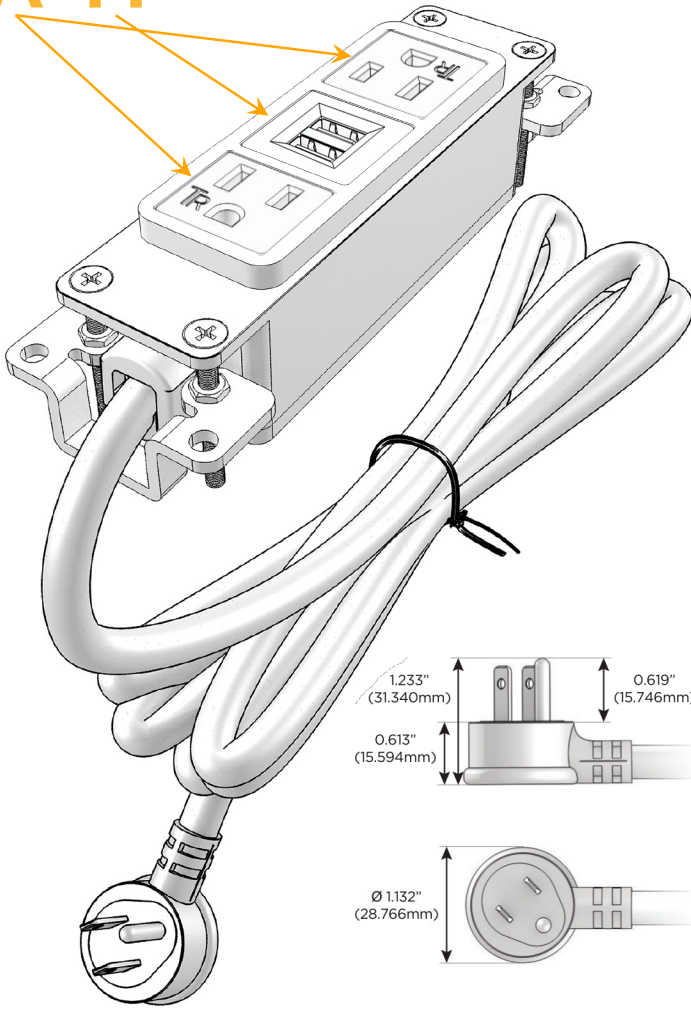

M-POWER-3T

AC POWER & DATA CONNECTIVITY SOLUTION

M-POWER-3TBZ2-AMA-BZ2AB

Specs:

Modules/Ports:

- **A** Tamper Resistant AC Receptacle
- **M** Double USB-A (Fast Charging Ports - 18W)

Distributed by

Mormax Company, Inc.

8 Westchester Plaza

Elmsford, NY 10523

914-699-0101

sales@mormax.com

mormax.com

A M