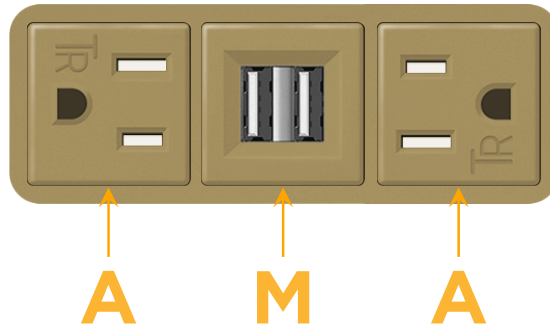

M-POWER-3T

AC POWER & DATA CONNECTIVITY SOLUTION

M-POWER-3TBZ2-AMA-BZ2AB

Distributed by

Mormax Company, Inc.

8 Westchester Plaza

Elmsford, NY 10523

914-699-0101

sales@mormax.com

mormax.com

Metro Light & Power's line of power & data solutions offers sophisticated design elements combined with greater ease of installation. Streamlined and low-profile, enhanced by side-exiting cords, our outlets advance the industry with their cutting edge look and feel. We believe flexibility is key, and we provide a variety of mounting options, including the ability to mount in limited spaces. Our outlets are available in many finishes and configurations, in addition to a custom color and finish capability for our clients.

Bezel Finish: **UNICOLOR™ BRONZE (ABS)**

Custom Finishes Available M-POWER-3TBZ2-AMA-BZ2AB

Features:

Module/Port Options:

- **A** Tamper Resistant AC Receptacle
- **E** USB-A & USB-C (20W)
- **M** Double USB-A (Fast Charging Ports - 18W)
- **H** HDMI
- **6** CAT 6
- **12** RJ 12
- **X** Switched AC
- **Y** 3-Way Switch (Low Voltage)
- **V** USB-C (45W High Speed Charging Port)
- **S** USB-C (25W High Speed Charging Port)
- **R** Switched AC (Rocker Switch)
- **D** Dimmer Switch

Plug:

Supplied with Low Profile Flat 45° Angle 120 VAC Plug

Optional Standard Straight 120 VAC Plug

Optional Straight 120 VAC Pass-through Plug

- CLEAN, COMPACT DESIGN
- STREAMLINED
- LOW PROFILE
- SIDE-EXITING CORDS
- PLUG & PLAY
- 6' AC CORD & PLUG (FLAT PLUG STANDARD)
- CUSTOMIZABLE CONFIGURATIONS AND FINISHES
- UL LISTED FOR MOUNTING IN FURNITURE
- 15A