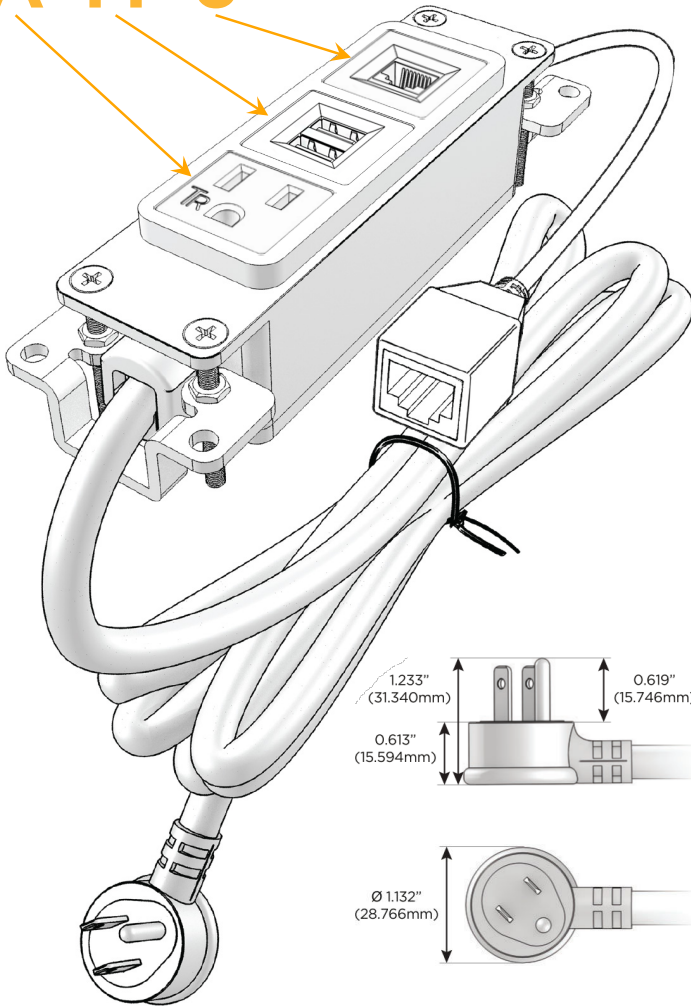

### Module/Port Options:

- A** Tamper Resistant AC Receptacle
- E** USB-A & USB-C (20W)
- M** Double USB-A (Fast Charging Ports - 18W)
- H** HDMI
- 6** CAT 6
- 12** RJ 12
- X** Switched AC
- Y** 3-Way Switch (Low Voltage)
- V** USB-C (45W High Speed Charging Port)
- S** USB-C (25W High Speed Charging Port)
- R** Switched AC (Rocker Switch)
- D** Dimmer Switch

### Plug:

Supplied with Low Profile Flat 45° Angle 120 VAC Plug

Optional Standard Straight 120 VAC Plug

Optional Straight 120 VAC Pass-through Plug

- CLEAN, COMPACT DESIGN
- STREAMLINED
- LOW PROFILE
- SIDE-EXITING CORDS
- PLUG & PLAY
- 6' AC CORD & PLUG (FLAT PLUG STANDARD)
- CUSTOMIZABLE CONFIGURATIONS AND FINISHES
- UL LISTED FOR MOUNTING IN FURNITURE
- 15A

# M-POWER-3T

AC POWER & DATA CONNECTIVITY SOLUTION

M-POWER-3TBZ2-AM6-BZ2AB

Specs:

**Modules/Ports:**

- A** Tamper Resistant AC Receptacle
- M** Double USB-A (Fast Charging Ports - 18W)
- 6** CAT 6

**A M 6**