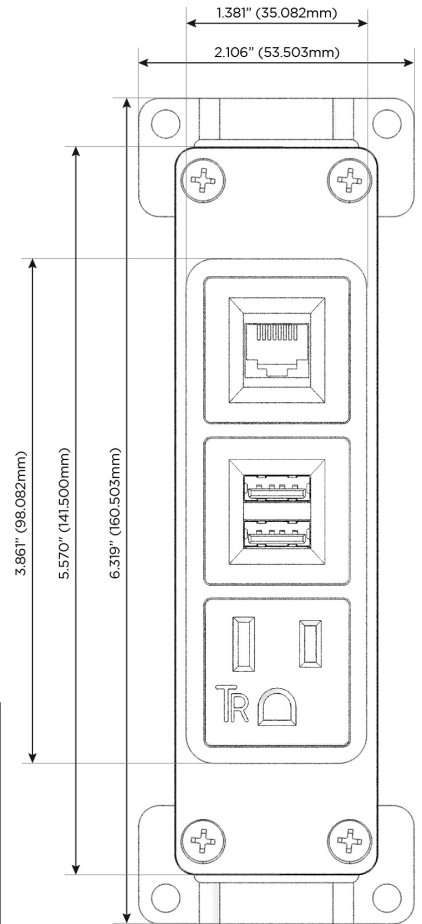

### Module/Port Options:

- A** Tamper Resistant AC Receptacle
- E** USB-A & USB-C (20W)
- M** Double USB-A (Fast Charging Ports - 18W)
- H** HDMI
- 6** CAT 6
- 12** RJ 12
- X** Switched AC
- Y** 3-Way Switch (Low Voltage)
- V** USB-C (45W High Speed Charging Port)
- S** USB-C (25W High Speed Charging Port)
- R** Switched AC (Rocker Switch)
- D** Dimmer Switch

### Plug:

Supplied with Low Profile Flat 45° Angle 120 VAC Plug

Optional Standard Straight 120 VAC Plug

Optional Straight 120 VAC Pass-through Plug

- CLEAN, COMPACT DESIGN
- STREAMLINED
- LOW PROFILE
- SIDE-EXITING CORDS
- PLUG & PLAY
- 6' AC CORD & PLUG (FLAT PLUG STANDARD)
- CUSTOMIZABLE CONFIGURATIONS AND FINISHES
- UL LISTED FOR MOUNTING IN FURNITURE
- 15A

# M-POWER-3T

AC POWER & DATA CONNECTIVITY SOLUTION

M-POWER-3TBZ2-AM6-BZ2AB

Specs:

**Modules/Ports:**

- A** Tamper Resistant AC Receptacle
- M** Double USB-A (Fast Charging Ports - 18W)
- 6** CAT 6

**A M 6**

SIDE