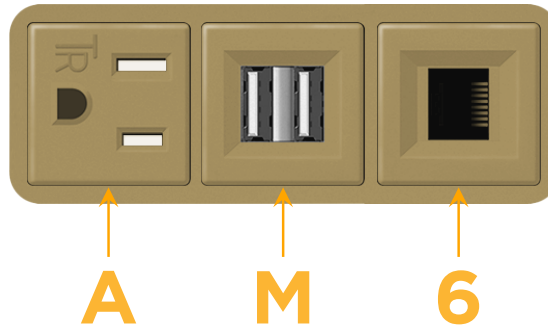

M-POWER-3T

AC POWER & DATA CONNECTIVITY SOLUTION

M-POWER-3TBZ2-AM6-BZ2AB

Distributed by

Mormax Company, Inc.

8 Westchester Plaza

Elmsford, NY 10523

914-699-0101

sales@mormax.com

mormax.com

Metro Light & Power's line of power & data solutions offers sophisticated design elements combined with greater ease of installation. Streamlined and low-profile, enhanced by side-exiting cords, our outlets advance the industry with their cutting edge look and feel. We believe flexibility is key, and we provide a variety of mounting options, including the ability to mount in limited spaces. Our outlets are available in many finishes and configurations, in addition to a custom color and finish capability for our clients.

Bezel Finish: **UNICOLOR™ BRONZE (ABS)**

Custom Finishes Available M-POWER-3TBZ2-AM6-BZ2AB

Features:

Module/Port Options:

- **A** Tamper Resistant AC Receptacle
- **E** USB-A & USB-C (20W)
- **M** Double USB-A (Fast Charging Ports - 18W)
- **H** HDMI
- **6** CAT 6
- **12** RJ 12
- **X** Switched AC
- **Y** 3-Way Switch (Low Voltage)
- **V** USB-C (45W High Speed Charging Port)
- **S** USB-C (25W High Speed Charging Port)
- **R** Switched AC (Rocker Switch)
- **D** Dimmer Switch

Plug:

Supplied with Low Profile Flat 45° Angle 120 VAC Plug

Optional Standard Straight 120 VAC Plug

Optional Straight 120 VAC Pass-through Plug

- CLEAN, COMPACT DESIGN
- STREAMLINED
- LOW PROFILE
- SIDE-EXITING CORDS
- PLUG & PLAY
- 6' AC CORD & PLUG (FLAT PLUG STANDARD)
- CUSTOMIZABLE CONFIGURATIONS AND FINISHES
- UL LISTED FOR MOUNTING IN FURNITURE
- 15A