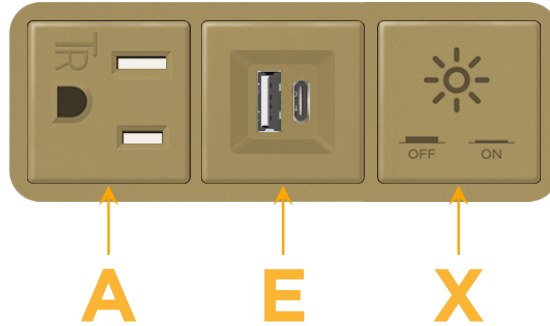

M-POWER-3T

AC POWER & DATA CONNECTIVITY SOLUTION

M-POWER-3TBZ2-AEX-BZ2AB

Distributed by

Mormax Company, Inc.

8 Westchester Plaza

Elmsford, NY 10523

914-699-0101

sales@mormax.com

mormax.com

Metro Light & Power's line of power & data solutions offers sophisticated design elements combined with greater ease of installation. Streamlined and low-profile, enhanced by side-exiting cords, our outlets advance the industry with their cutting edge look and feel. We believe flexibility is key, and we provide a variety of mounting options, including the ability to mount in limited spaces. Our outlets are available in many finishes and configurations, in addition to a custom color and finish capability for our clients.

Bezel Finish: **UNICOLOR™ BRONZE (ABS)**

Custom Finishes Available M-POWER-3TBZ2-AEX-BZ2AB

Features:

Module/Port Options:

- **A** Tamper Resistant AC Receptacle
- **E** USB-A & USB-C (20W)
- **M** Double USB-A (Fast Charging Ports - 18W)
- **H** HDMI
- **6** CAT 6
- **12** RJ 12
- **X** Switched AC
- **Y** 3-Way Switch (Low Voltage)
- **V** USB-C (45W High Speed Charging Port)
- **S** USB-C (25W High Speed Charging Port)
- **R** Switched AC (Rocker Switch)
- **D** Dimmer Switch

Plug:

Supplied with Low Profile Flat 45° Angle 120 VAC Plug

Optional Standard Straight 120 VAC Plug

Optional Straight 120 VAC Pass-through Plug

- CLEAN, COMPACT DESIGN
- STREAMLINED
- LOW PROFILE
- SIDE-EXITING CORDS
- PLUG & PLAY
- 6' AC CORD & PLUG (FLAT PLUG STANDARD)
- CUSTOMIZABLE CONFIGURATIONS AND FINISHES
- UL LISTED FOR MOUNTING IN FURNITURE
- 15A