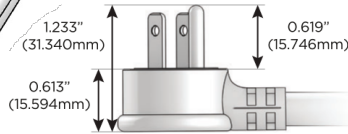

### Plug:

Supplied with Low Profile Flat 45° Angle 120 VAC Plug

Optional Standard Straight 120 VAC Plug

Optional Straight 120 VAC Pass-through Plug

- CLEAN, COMPACT DESIGN
- STREAMLINED
- LOW PROFILE
- SIDE-EXITING CORDS
- PLUG & PLAY
- 6' AC CORD & PLUG (FLAT PLUG STANDARD)
- CUSTOMIZABLE CONFIGURATIONS AND FINISHES
- UL LISTED FOR MOUNTING IN FURNITURE
- 15A

# M-POWER-3T

AC POWER & DATA CONNECTIVITY SOLUTION

M-POWER-3TBZ2-AEX-BZ2AB

Specs:

**Modules/Ports:**

- A** Tamper Resistant AC Receptacle
- E** USB-A & USB-C (20W)
- X** Switched AC

**A E X**

TOP