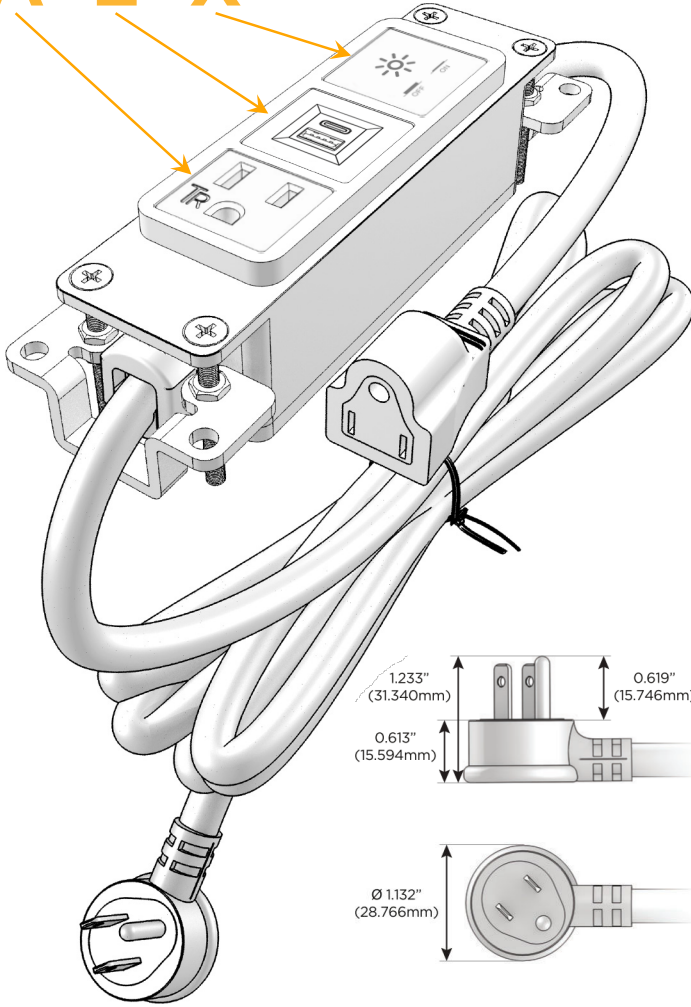

### Module/Port Options:

- A** Tamper Resistant AC Receptacle
- E** USB-A & USB-C (20W)
- M** Double USB-A (Fast Charging Ports - 18W)
- H** HDMI
- 6** CAT 6
- 12** RJ 12
- X** Switched AC
- Y** 3-Way Switch (Low Voltage)
- V** USB-C (45W High Speed Charging Port)
- S** USB-C (25W High Speed Charging Port)
- R** Switched AC (Rocker Switch)
- D** Dimmer Switch

### Plug:

Supplied with Low Profile Flat 45° Angle 120 VAC Plug

Optional Standard Straight 120 VAC Plug

Optional Straight 120 VAC Pass-through Plug

- CLEAN, COMPACT DESIGN
- STREAMLINED
- LOW PROFILE
- SIDE-EXITING CORDS
- PLUG & PLAY
- 6' AC CORD & PLUG (FLAT PLUG STANDARD)
- CUSTOMIZABLE CONFIGURATIONS AND FINISHES
- UL LISTED FOR MOUNTING IN FURNITURE
- 15A

# M-POWER-3T

AC POWER & DATA CONNECTIVITY SOLUTION

M-POWER-3TBZ2-AEX-BZ2AB

Specs:

**Modules/Ports:**

- A** Tamper Resistant AC Receptacle
- E** USB-A & USB-C (20W)
- X** Switched AC

**A E X**

TOP