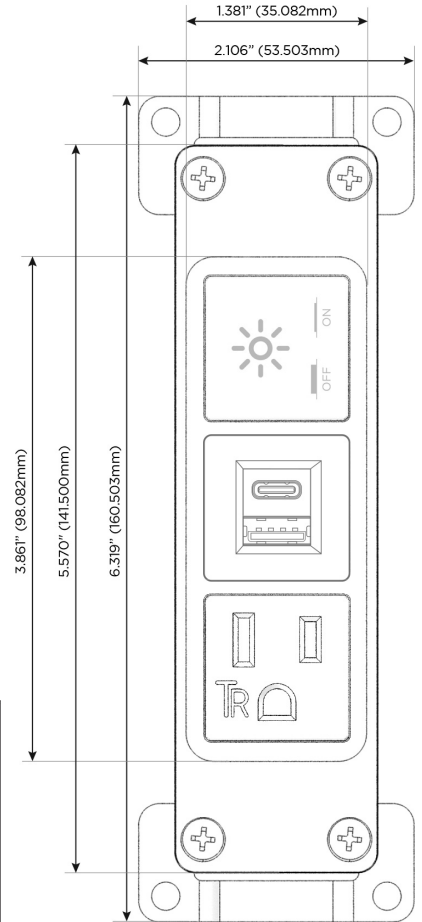

### Module/Port Options:

- A** Tamper Resistant AC Receptacle
- E** USB-A & USB-C (20W)
- M** Double USB-A (Fast Charging Ports - 18W)
- H** HDMI
- 6** CAT 6
- 12** RJ 12
- X** Switched AC
- Y** 3-Way Switch (Low Voltage)
- V** USB-C (45W High Speed Charging Port)
- S** USB-C (25W High Speed Charging Port)
- R** Switched AC (Rocker Switch)
- D** Dimmer Switch

### Plug:

Supplied with Low Profile Flat 45° Angle 120 VAC Plug

Optional Standard Straight 120 VAC Plug

Optional Straight 120 VAC Pass-through Plug

- CLEAN, COMPACT DESIGN
- STREAMLINED
- LOW PROFILE
- SIDE-EXITING CORDS
- PLUG & PLAY
- 6' AC CORD & PLUG (FLAT PLUG STANDARD)
- CUSTOMIZABLE CONFIGURATIONS AND FINISHES
- UL LISTED FOR MOUNTING IN FURNITURE
- 15A

# M-POWER-3T

AC POWER & DATA CONNECTIVITY SOLUTION

M-POWER-3TBZ2-AEX-BZ2AB

Specs:

**Modules/Ports:**

- A** Tamper Resistant AC Receptacle
- E** USB-A & USB-C (20W)
- X** Switched AC

**A E X**

TOP