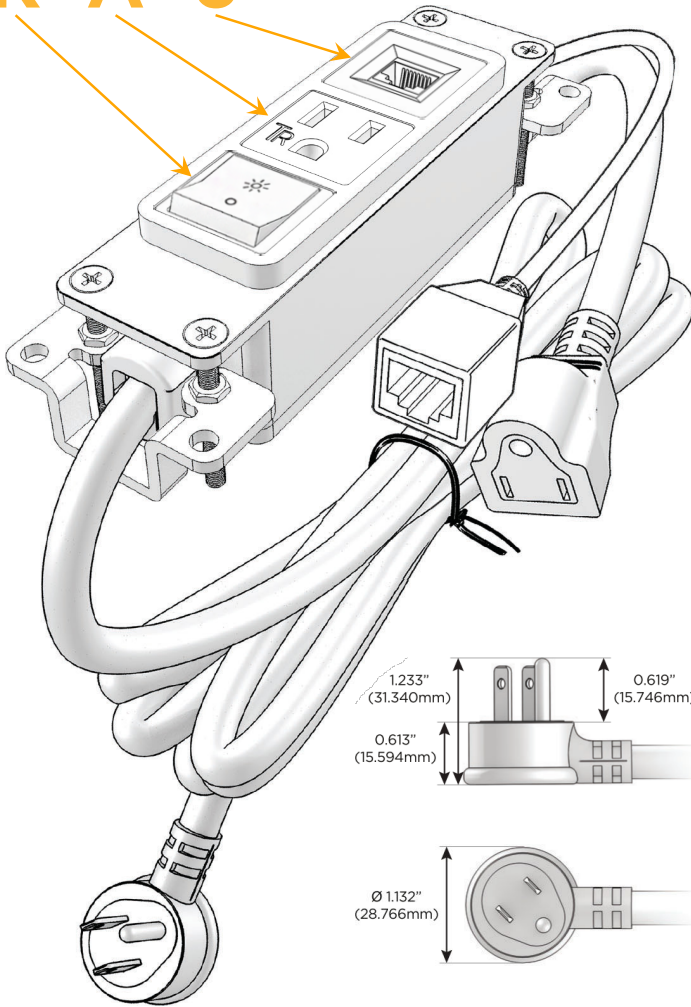

M-POWER-3T

AC POWER & DATA CONNECTIVITY SOLUTION

M-POWER-3TBR2-RA6-BR2AB

Specs:

Modules/Ports:

- **R** Switched AC (Rocker Switch)
- **A** Tamper Resistant AC Receptacle
- **6** CAT 6

Distributed by

Mormax Company, Inc.

8 Westchester Plaza

Elmsford, NY 10523

914-699-0101

sales@mormax.com

mormax.com

R A 6