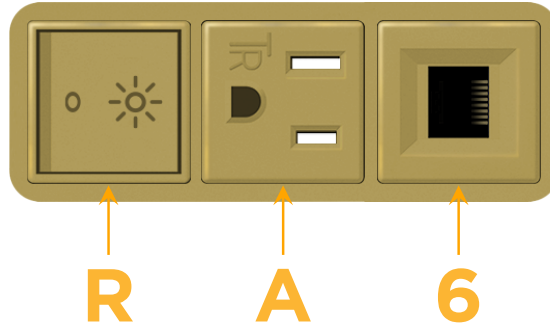

M-POWER-3T

AC POWER & DATA CONNECTIVITY SOLUTION

M-POWER-3TBR2-RA6-BR2AB

Distributed by

Mormax Company, Inc.

8 Westchester Plaza

Elmsford, NY 10523

914-699-0101

sales@mormax.com

mormax.com

Metro Light & Power's line of power & data solutions offers sophisticated design elements combined with greater ease of installation. Streamlined and low-profile, enhanced by side-exiting cords, our outlets advance the industry with their cutting edge look and feel. We believe flexibility is key, and we provide a variety of mounting options, including the ability to mount in limited spaces. Our outlets are available in many finishes and configurations, in addition to a custom color and finish capability for our clients.

Bezel Finish: **UNICOLOR™ BRASS (ABS)**

Custom Finishes Available M-POWER-3TBR2-RA6-BR2AB

Features:

Module/Port Options:

- **A** Tamper Resistant AC Receptacle
- **E** USB-A & USB-C (20W)
- **M** Double USB-A (Fast Charging Ports - 18W)
- **H** HDMI
- **6** CAT 6
- **12** RJ 12
- **X** Switched AC
- **Y** 3-Way Switch (Low Voltage)
- **V** USB-C (45W High Speed Charging Port)
- **S** USB-C (25W High Speed Charging Port)
- **R** Switched AC (Rocker Switch)
- **D** Dimmer Switch

Plug:

Supplied with Low Profile Flat 45° Angle 120 VAC Plug

Optional Standard Straight 120 VAC Plug

Optional Straight 120 VAC Pass-through Plug

- CLEAN, COMPACT DESIGN
- STREAMLINED
- LOW PROFILE
- SIDE-EXITING CORDS
- PLUG & PLAY
- 6' AC CORD & PLUG (FLAT PLUG STANDARD)
- CUSTOMIZABLE CONFIGURATIONS AND FINISHES
- UL LISTED FOR MOUNTING IN FURNITURE
- 15A