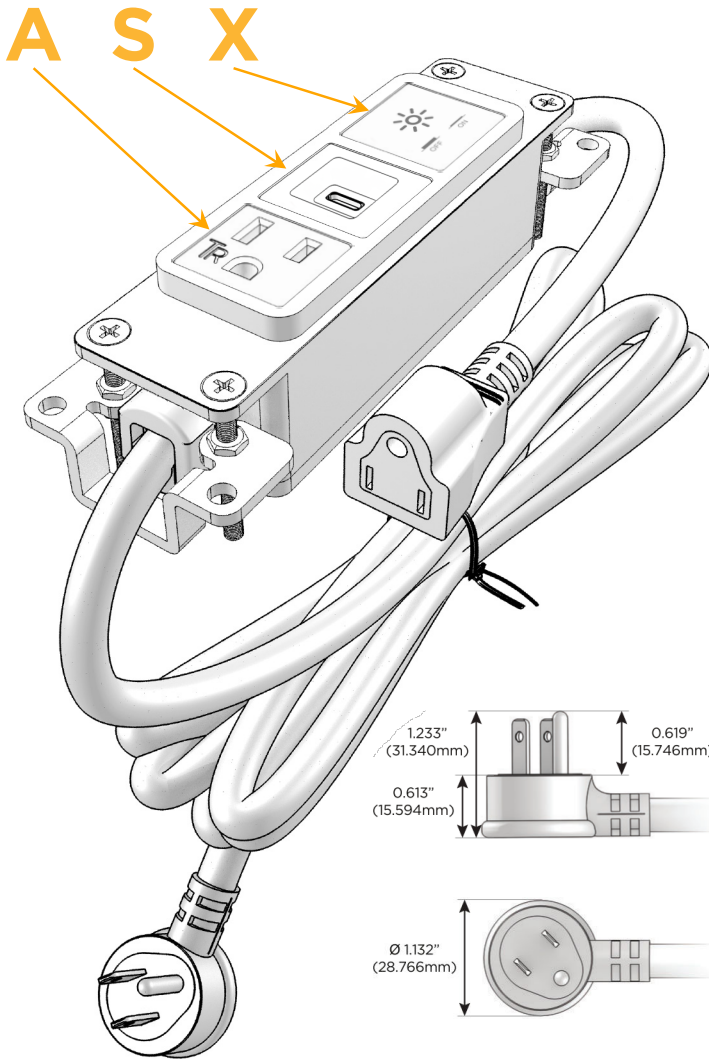

### Module/Port Options:

- A** Tamper Resistant AC Receptacle
- E** USB-A & USB-C (20W)
- M** Double USB-A (Fast Charging Ports - 18W)
- H** HDMI
- 6** CAT 6
- 12** RJ 12
- X** Switched AC
- Y** 3-Way Switch (Low Voltage)
- V** USB-C (45W High Speed Charging Port)
- S** USB-C (25W High Speed Charging Port)
- R** Switched AC (Rocker Switch)
- D** Dimmer Switch

### Plug:

Supplied with Low Profile Flat 45° Angle 120 VAC Plug

Optional Standard Straight 120 VAC Plug

Optional Straight 120 VAC Pass-through Plug

- CLEAN, COMPACT DESIGN
- STREAMLINED
- LOW PROFILE
- SIDE-EXITING CORDS
- PLUG & PLAY
- 6' AC CORD & PLUG (FLAT PLUG STANDARD)
- CUSTOMIZABLE CONFIGURATIONS AND FINISHES
- UL LISTED FOR MOUNTING IN FURNITURE
- 15A

### Modules/Ports:

- A** Tamper Resistant AC Receptacle
- S** USB-C (25W High Speed Charging Port)
- X** Switched AC

Distributed by

Mormax Company, Inc.

8 Westchester Plaza

Elmsford, NY 10523

914-699-0101

sales@mormax.com