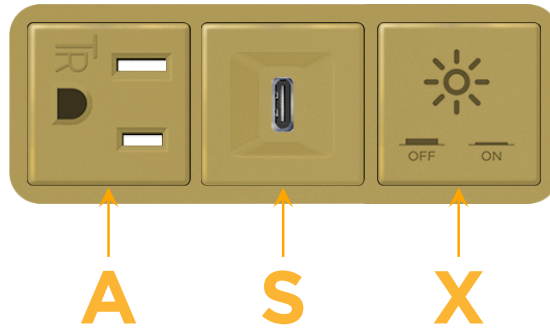

M-POWER-3T

AC POWER & DATA CONNECTIVITY SOLUTION

M-POWER-3TBR2-ASX-BR2AB

Distributed by

Mormax Company, Inc.

8 Westchester Plaza

Elmsford, NY 10523

914-699-0101

sales@mormax.com

mormax.com

Metro Light & Power's line of power & data solutions offers sophisticated design elements combined with greater ease of installation. Streamlined and low-profile, enhanced by side-exiting cords, our outlets advance the industry with their cutting edge look and feel. We believe flexibility is key, and we provide a variety of mounting options, including the ability to mount in limited spaces. Our outlets are available in many finishes and configurations, in addition to a custom color and finish capability for our clients.

Bezel Finish: **UNICOLOR™ BRASS (ABS)**

Custom Finishes Available M-POWER-3TBR2-ASX-BR2AB

Features:

Module/Port Options:

- **A** Tamper Resistant AC Receptacle
- **E** USB-A & USB-C (20W)
- **M** Double USB-A (Fast Charging Ports - 18W)
- **H** HDMI
- **6** CAT 6
- **12** RJ 12
- **X** Switched AC
- **Y** 3-Way Switch (Low Voltage)
- **V** USB-C (45W High Speed Charging Port)
- **S** USB-C (25W High Speed Charging Port)
- **R** Switched AC (Rocker Switch)
- **D** Dimmer Switch

Plug:

Supplied with Low Profile Flat 45° Angle 120 VAC Plug

Optional Standard Straight 120 VAC Plug

Optional Straight 120 VAC Pass-through Plug

- CLEAN, COMPACT DESIGN
- STREAMLINED
- LOW PROFILE
- SIDE-EXITING CORDS
- PLUG & PLAY
- 6' AC CORD & PLUG (FLAT PLUG STANDARD)
- CUSTOMIZABLE CONFIGURATIONS AND FINISHES
- UL LISTED FOR MOUNTING IN FURNITURE
- 15A