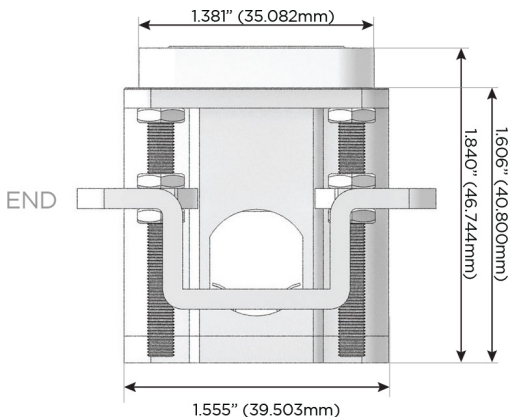

M-POWER-3T

AC POWER & DATA CONNECTIVITY SOLUTION

M-POWER-3TBR2-ASR-BR2AB

Specs:

Modules/Ports:

- **A** Tamper Resistant AC Receptacle
- **S** USB-C (25W High Speed Charging Port)
- **R** Switched AC (Rocker Switch)

TOP

Distributed by

Mormax Company, Inc.

8 Westchester Plaza

Elmsford, NY 10523

914-699-0101

sales@mormax.com

mormax.com