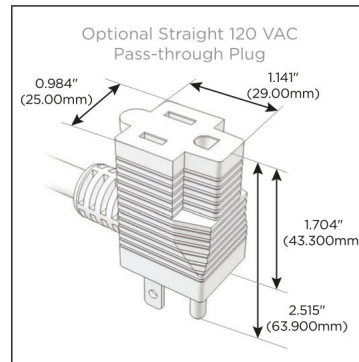

Plug:

Supplied with Low Profile Flat 45° Angle 120 VAC Plug

Optional Standard Straight 120 VAC Plug

Optional Straight 120 VAC Pass-through Plug

- CLEAN, COMPACT DESIGN
- STREAMLINED
- LOW PROFILE
- SIDE-EXITING CORDS
- PLUG & PLAY
- 6' AC CORD & PLUG (FLAT PLUG STANDARD)
- CUSTOMIZABLE CONFIGURATIONS AND FINISHES
- UL LISTED FOR MOUNTING IN FURNITURE
- 15A

M-POWER-3T

AC POWER & DATA CONNECTIVITY SOLUTION

M-POWER-3TBR2-ASR-BR2AB

Specs:

Modules/Ports:

- A** Tamper Resistant AC Receptacle
- S** USB-C (25W High Speed Charging Port)
- R** Switched AC (Rocker Switch)