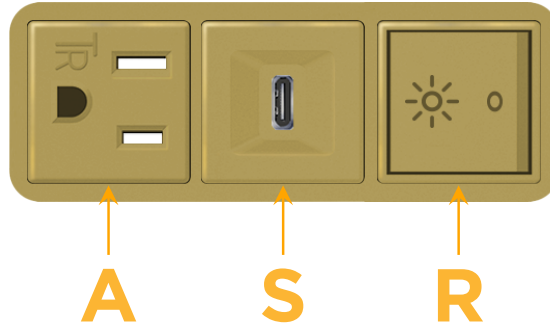

Bezel Finish: **UNICOLOR™ BRASS (ABS)**

Custom Finishes Available M-POWER-3TBR2-ASR-BR2AB

Features:

Module/Port Options:

- A** Tamper Resistant AC Receptacle
- E** USB-A & USB-C (20W)
- M** Double USB-A (Fast Charging Ports - 18W)
- H** HDMI
- 6** CAT 6
- 12** RJ 12
- X** Switched AC
- Y** 3-Way Switch (Low Voltage)
- V** USB-C (45W High Speed Charging Port)
- S** USB-C (25W High Speed Charging Port)
- R** Switched AC (Rocker Switch)
- D** Dimmer Switch

Plug:

Supplied with Low Profile Flat 45° Angle 120 VAC Plug

Optional Standard Straight 120 VAC Plug

Optional Straight 120 VAC Pass-through Plug

- CLEAN, COMPACT DESIGN
- STREAMLINED
- LOW PROFILE
- SIDE-EXITING CORDS
- PLUG & PLAY
- 6' AC CORD & PLUG (FLAT PLUG STANDARD)
- CUSTOMIZABLE CONFIGURATIONS AND FINISHES
- UL LISTED FOR MOUNTING IN FURNITURE
- 15A

M-POWER-3T

AC POWER & DATA CONNECTIVITY SOLUTION

M-POWER-3TBR2-ASR-BR2AB

Specs:

Modules/Ports:

- A** Tamper Resistant AC Receptacle
- S** USB-C (25W High Speed Charging Port)
- R** Switched AC (Rocker Switch)