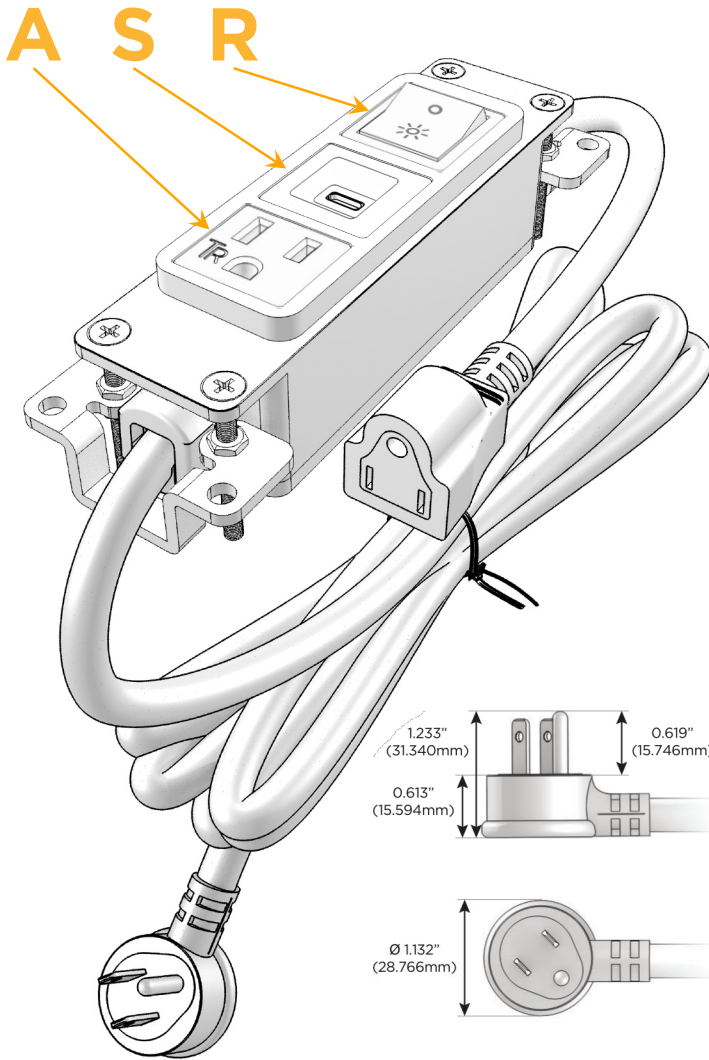

Bezel Finish: **UNICOLOR™ BRASS (ABS)**

Custom Finishes Available M-POWER-3TBR2-ASR-BR2AB

Features:

Module/Port Options:

- A** Tamper Resistant AC Receptacle
- E** USB-A & USB-C (20W)
- M** Double USB-A (Fast Charging Ports - 18W)
- H** HDMI
- 6** CAT 6
- 12** RJ 12
- X** Switched AC
- Y** 3-Way Switch (Low Voltage)
- V** USB-C (45W High Speed Charging Port)
- S** USB-C (25W High Speed Charging Port)
- R** Switched AC (Rocker Switch)
- D** Dimmer Switch

Plug:

Supplied with Low Profile Flat 45° Angle 120 VAC Plug

Optional Standard Straight 120 VAC Plug

Optional Straight 120 VAC Pass-through Plug

- CLEAN, COMPACT DESIGN
- STREAMLINED
- LOW PROFILE
- SIDE-EXITING CORDS
- PLUG & PLAY
- 6' AC CORD & PLUG (FLAT PLUG STANDARD)
- CUSTOMIZABLE CONFIGURATIONS AND FINISHES
- UL LISTED FOR MOUNTING IN FURNITURE
- 15A

M-POWER-3T

AC POWER & DATA CONNECTIVITY SOLUTION

M-POWER-3TBR2-ASR-BR2AB

Specs:

Modules/Ports:

- A** Tamper Resistant AC Receptacle
- S** USB-C (25W High Speed Charging Port)
- R** Switched AC (Rocker Switch)