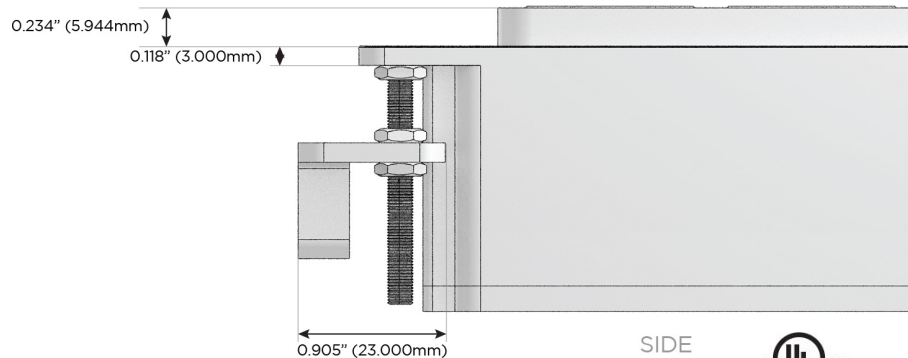

M-POWER-3T

AC POWER & DATA CONNECTIVITY SOLUTION

M-POWER-3TBR2-ASR-BR2AB

Specs:

Modules/Ports:

- **A** Tamper Resistant AC Receptacle
- **S** USB-C (25W High Speed Charging Port)
- **R** Switched AC (Rocker Switch)

TOP

Distributed by

Mormax Company, Inc.

8 Westchester Plaza

Elmsford, NY 10523

914-699-0101

sales@mormax.com

mormax.com