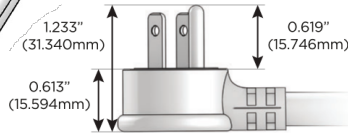

M-POWER-3T

AC POWER & DATA CONNECTIVITY SOLUTION

M-POWER-3TBR2-ASR-BR2AB

Specs:

Modules/Ports:

- A** Tamper Resistant AC Receptacle
- S** USB-C (25W High Speed Charging Port)
- R** Switched AC (Rocker Switch)