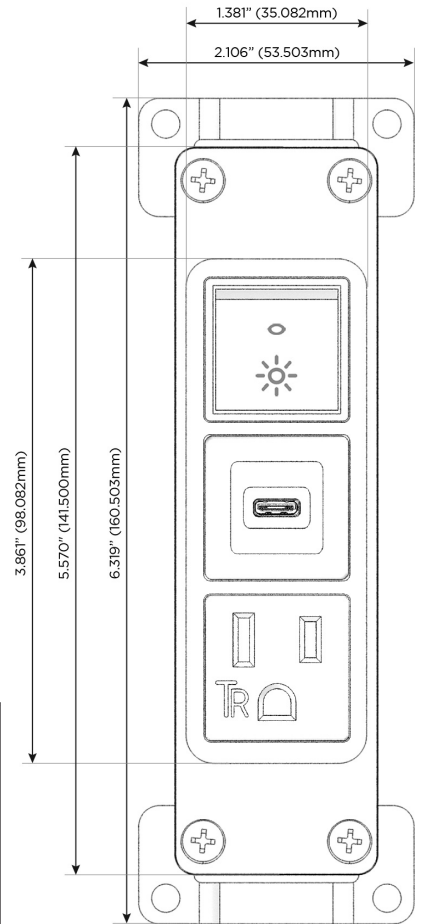

M-POWER-3T

AC POWER & DATA CONNECTIVITY SOLUTION

M-POWER-3TBR2-ASR-BR2AB

Specs:

Modules/Ports:

- **A** Tamper Resistant AC Receptacle
- **S** USB-C (25W High Speed Charging Port)
- **R** Switched AC (Rocker Switch)

TOP

Distributed by

Mormax Company, Inc.

8 Westchester Plaza

Elmsford, NY 10523

914-699-0101

sales@mormax.com

mormax.com