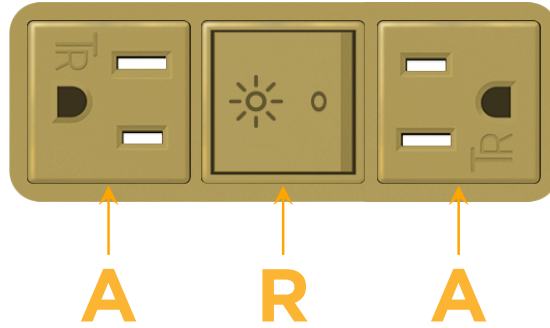

M-POWER-3T

AC POWER & DATA CONNECTIVITY SOLUTION

M-POWER-3TBR2-ARA-BR2AB

Distributed by

Mormax Company, Inc.

8 Westchester Plaza

Elmsford, NY 10523

914-699-0101

sales@mormax.com

mormax.com

Metro Light & Power's line of power & data solutions offers sophisticated design elements combined with greater ease of installation. Streamlined and low-profile, enhanced by side-exiting cords, our outlets advance the industry with their cutting edge look and feel. We believe flexibility is key, and we provide a variety of mounting options, including the ability to mount in limited spaces. Our outlets are available in many finishes and configurations, in addition to a custom color and finish capability for our clients.

Bezel Finish: **UNICOLOR™ BRASS (ABS)**

Custom Finishes Available M-POWER-3TBR2-ARA-BR2AB

Features:

Module/Port Options:

- **A** Tamper Resistant AC Receptacle
- **E** USB-A & USB-C (20W)
- **M** Double USB-A (Fast Charging Ports - 18W)
- **H** HDMI
- **6** CAT 6
- **12** RJ 12
- **X** Switched AC
- **Y** 3-Way Switch (Low Voltage)
- **V** USB-C (45W High Speed Charging Port)
- **S** USB-C (25W High Speed Charging Port)
- **R** Switched AC (Rocker Switch)
- **D** Dimmer Switch

Plug:

Supplied with Low Profile Flat 45° Angle 120 VAC Plug

Optional Standard Straight 120 VAC Plug

Optional Straight 120 VAC Pass-through Plug

- CLEAN, COMPACT DESIGN
- STREAMLINED
- LOW PROFILE
- SIDE-EXITING CORDS
- PLUG & PLAY
- 6' AC CORD & PLUG (FLAT PLUG STANDARD)
- CUSTOMIZABLE CONFIGURATIONS AND FINISHES
- UL LISTED FOR MOUNTING IN FURNITURE
- 15A