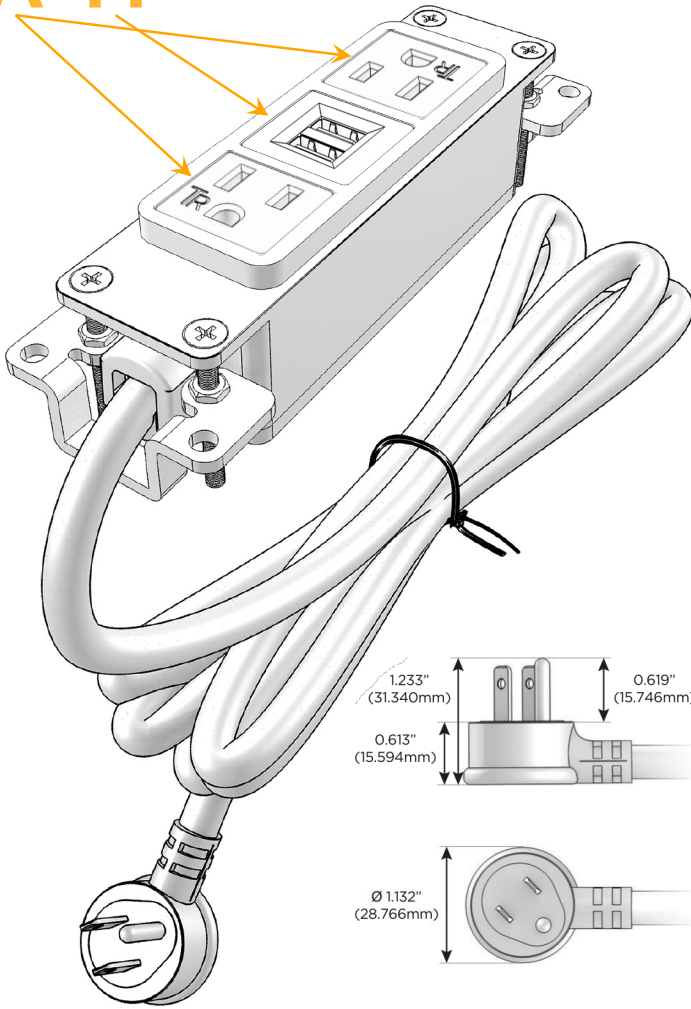

M-POWER-3T

AC POWER & DATA CONNECTIVITY SOLUTION

M-POWER-3TBR2-AMA-BR2AB

Specs:

Modules/Ports:

- **A** Tamper Resistant AC Receptacle
- **M** Double USB-A (Fast Charging Ports - 18W)

Distributed by

Mormax Company, Inc.

8 Westchester Plaza

Elmsford, NY 10523

914-699-0101

sales@mormax.com

mormax.com

A M