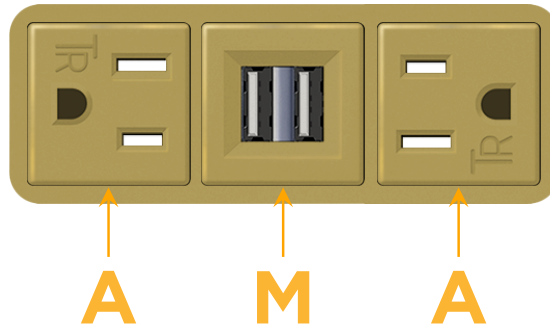

M-POWER-3T

AC POWER & DATA CONNECTIVITY SOLUTION

M-POWER-3TBR2-AMA-BR2AB

Distributed by

Mormax Company, Inc.

8 Westchester Plaza

Elmsford, NY 10523

914-699-0101

sales@mormax.com

mormax.com

Metro Light & Power's line of power & data solutions offers sophisticated design elements combined with greater ease of installation. Streamlined and low-profile, enhanced by side-exiting cords, our outlets advance the industry with their cutting edge look and feel. We believe flexibility is key, and we provide a variety of mounting options, including the ability to mount in limited spaces. Our outlets are available in many finishes and configurations, in addition to a custom color and finish capability for our clients.

Bezel Finish: **UNICOLOR™ BRASS (ABS)**

Custom Finishes Available M-POWER-3TBR2-AMA-BR2AB

Features:

Module/Port Options:

- **A** Tamper Resistant AC Receptacle
- **E** USB-A & USB-C (20W)
- **M** Double USB-A (Fast Charging Ports - 18W)
- **H** HDMI
- **6** CAT 6
- **12** RJ 12
- **X** Switched AC
- **Y** 3-Way Switch (Low Voltage)
- **V** USB-C (45W High Speed Charging Port)
- **S** USB-C (25W High Speed Charging Port)
- **R** Switched AC (Rocker Switch)
- **D** Dimmer Switch

Plug:

Supplied with Low Profile Flat 45° Angle 120 VAC Plug

Optional Standard Straight 120 VAC Plug

Optional Straight 120 VAC Pass-through Plug

- CLEAN, COMPACT DESIGN
- STREAMLINED
- LOW PROFILE
- SIDE-EXITING CORDS
- PLUG & PLAY
- 6' AC CORD & PLUG (FLAT PLUG STANDARD)
- CUSTOMIZABLE CONFIGURATIONS AND FINISHES
- UL LISTED FOR MOUNTING IN FURNITURE
- 15A