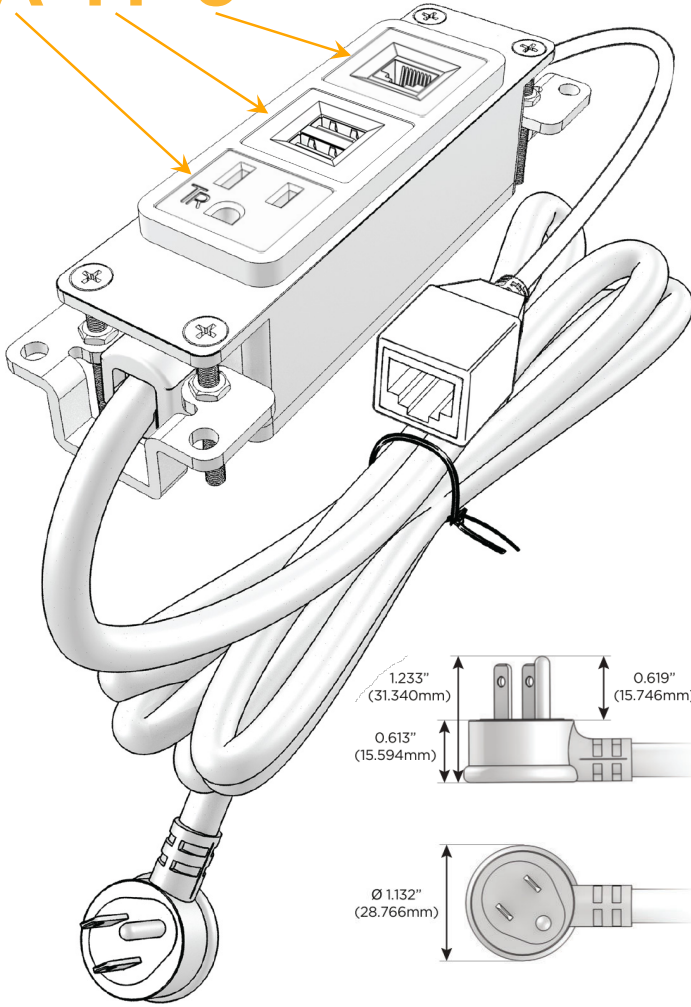

M-POWER-3T

AC POWER & DATA CONNECTIVITY SOLUTION

M-POWER-3TBR2-AM6-BR2AB

Specs:

Modules/Ports:

- **A** Tamper Resistant AC Receptacle
- **M** Double USB-A (Fast Charging Ports - 18W)
- **6** CAT 6

A M 6