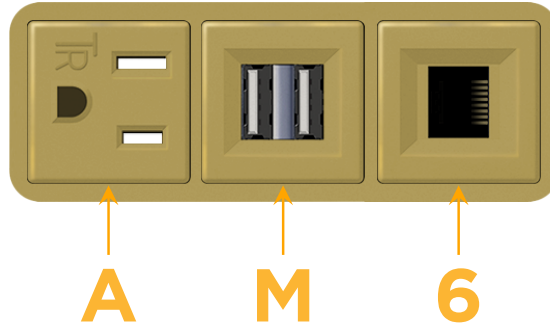

M-POWER-3T

AC POWER & DATA CONNECTIVITY SOLUTION

M-POWER-3TBR2-AM6-BR2AB

Distributed by

Mormax Company, Inc.

8 Westchester Plaza

Elmsford, NY 10523

914-699-0101

sales@mormax.com

mormax.com

Metro Light & Power's line of power & data solutions offers sophisticated design elements combined with greater ease of installation. Streamlined and low-profile, enhanced by side-exiting cords, our outlets advance the industry with their cutting edge look and feel. We believe flexibility is key, and we provide a variety of mounting options, including the ability to mount in limited spaces. Our outlets are available in many finishes and configurations, in addition to a custom color and finish capability for our clients.

Bezel Finish: **UNICOLOR™ BRASS (ABS)**

Custom Finishes Available M-POWER-3TBR2-AM6-BR2AB

Features:

Module/Port Options:

- **A** Tamper Resistant AC Receptacle
- **E** USB-A & USB-C (20W)
- **M** Double USB-A (Fast Charging Ports - 18W)
- **H** HDMI
- **6** CAT 6
- **12** RJ 12
- **X** Switched AC
- **Y** 3-Way Switch (Low Voltage)
- **V** USB-C (45W High Speed Charging Port)
- **S** USB-C (25W High Speed Charging Port)
- **R** Switched AC (Rocker Switch)
- **D** Dimmer Switch

Plug:

Supplied with Low Profile Flat 45° Angle 120 VAC Plug

Optional Standard Straight 120 VAC Plug

Optional Straight 120 VAC Pass-through Plug

- CLEAN, COMPACT DESIGN
- STREAMLINED
- LOW PROFILE
- SIDE-EXITING CORDS
- PLUG & PLAY
- 6' AC CORD & PLUG (FLAT PLUG STANDARD)
- CUSTOMIZABLE CONFIGURATIONS AND FINISHES
- UL LISTED FOR MOUNTING IN FURNITURE
- 15A