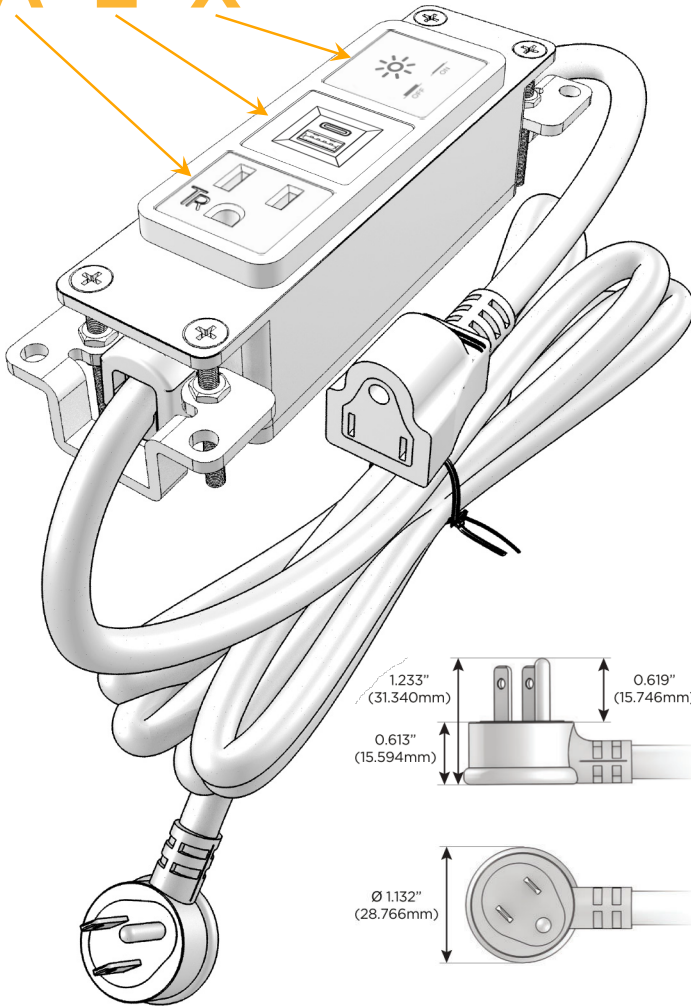

### Module/Port Options:

- A** Tamper Resistant AC Receptacle
- E** USB-A & USB-C (20W)
- M** Double USB-A (Fast Charging Ports - 18W)
- H** HDMI
- 6** CAT 6
- 12** RJ 12
- X** Switched AC
- Y** 3-Way Switch (Low Voltage)
- V** USB-C (45W High Speed Charging Port)
- S** USB-C (25W High Speed Charging Port)
- R** Switched AC (Rocker Switch)
- D** Dimmer Switch

### Plug:

Supplied with Low Profile Flat 45° Angle 120 VAC Plug

Optional Standard Straight 120 VAC Plug

Optional Straight 120 VAC Pass-through Plug

- CLEAN, COMPACT DESIGN
- STREAMLINED
- LOW PROFILE
- SIDE-EXITING CORDS
- PLUG & PLAY
- 6' AC CORD & PLUG (FLAT PLUG STANDARD)
- CUSTOMIZABLE CONFIGURATIONS AND FINISHES
- UL LISTED FOR MOUNTING IN FURNITURE
- 15A

sales@mormax.com

mormax.com

Specs:

**Modules/Ports:**

- A** Tamper Resistant AC Receptacle
- E** USB-A & USB-C (20W)
- X** Switched AC

**A E X**

TOP