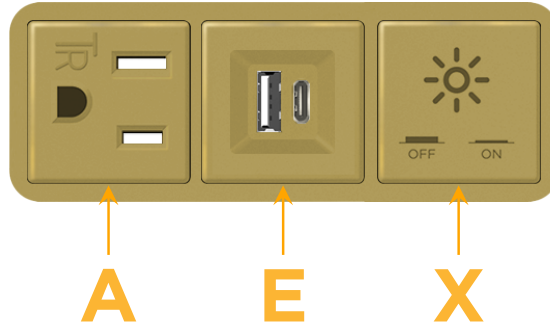

M-POWER-3T

AC POWER & DATA CONNECTIVITY SOLUTION

M-POWER-3TBR2-AEX-BR2AB

Distributed by

Mormax Company, Inc.

8 Westchester Plaza

Elmsford, NY 10523

914-699-0101

sales@mormax.com

mormax.com

Metro Light & Power's line of power & data solutions offers sophisticated design elements combined with greater ease of installation. Streamlined and low-profile, enhanced by side-exiting cords, our outlets advance the industry with their cutting edge look and feel. We believe flexibility is key, and we provide a variety of mounting options, including the ability to mount in limited spaces. Our outlets are available in many finishes and configurations, in addition to a custom color and finish capability for our clients.

Bezel Finish: **UNICOLOR™ BRASS (ABS)**

Custom Finishes Available M-POWER-3TBR2-AEX-BR2AB

Features:

Module/Port Options:

- **A** Tamper Resistant AC Receptacle
- **E** USB-A & USB-C (20W)
- **M** Double USB-A (Fast Charging Ports - 18W)
- **H** HDMI
- **6** CAT 6
- **12** RJ 12
- **X** Switched AC
- **Y** 3-Way Switch (Low Voltage)
- **V** USB-C (45W High Speed Charging Port)
- **S** USB-C (25W High Speed Charging Port)
- **R** Switched AC (Rocker Switch)
- **D** Dimmer Switch

Plug:

Supplied with Low Profile Flat 45° Angle 120 VAC Plug

Optional Standard Straight 120 VAC Plug

Optional Straight 120 VAC Pass-through Plug

- CLEAN, COMPACT DESIGN
- STREAMLINED
- LOW PROFILE
- SIDE-EXITING CORDS
- PLUG & PLAY
- 6' AC CORD & PLUG (FLAT PLUG STANDARD)
- CUSTOMIZABLE CONFIGURATIONS AND FINISHES
- UL LISTED FOR MOUNTING IN FURNITURE
- 15A