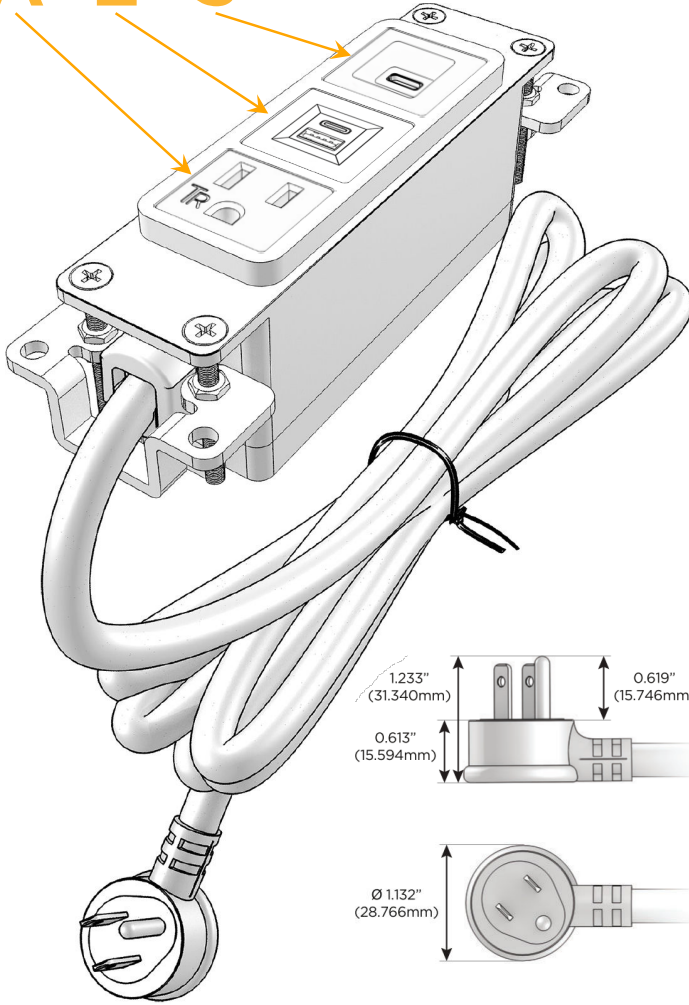

M-POWER-3T

AC POWER & DATA CONNECTIVITY SOLUTION

M-POWER-3TBR2-AES-BR2AB

Specs:

Modules/Ports:

- **A** Tamper Resistant AC Receptacle
- **E** USB-A & USB-C (20W)
- **S** USB-C (25W High Speed Charging Port)

Distributed by

Mormax Company, Inc.

8 Westchester Plaza

Elmsford, NY 10523

914-699-0101

sales@mormax.com

mormax.com

A E S