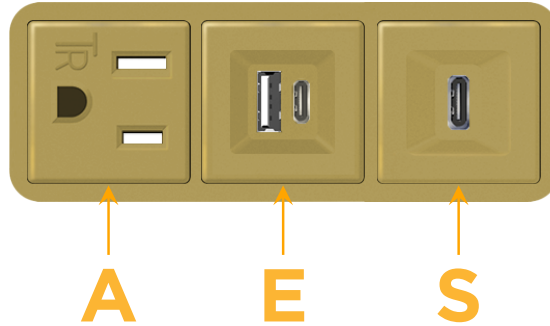

M-POWER-3T

AC POWER & DATA CONNECTIVITY SOLUTION

M-POWER-3TBR2-AES-BR2AB

Distributed by

Mormax Company, Inc.

8 Westchester Plaza

Elmsford, NY 10523

914-699-0101

sales@mormax.com

mormax.com

Metro Light & Power's line of power & data solutions offers sophisticated design elements combined with greater ease of installation. Streamlined and low-profile, enhanced by side-exiting cords, our outlets advance the industry with their cutting edge look and feel. We believe flexibility is key, and we provide a variety of mounting options, including the ability to mount in limited spaces. Our outlets are available in many finishes and configurations, in addition to a custom color and finish capability for our clients.

Bezel Finish: **UNICOLOR™ BRASS (ABS)**

Custom Finishes Available M-POWER-3TBR2-AES-BR2AB

Features:

Module/Port Options:

- **A** Tamper Resistant AC Receptacle
- **E** USB-A & USB-C (20W)
- **M** Double USB-A (Fast Charging Ports - 18W)
- **H** HDMI
- **6** CAT 6
- **12** RJ 12
- **X** Switched AC
- **Y** 3-Way Switch (Low Voltage)
- **V** USB-C (45W High Speed Charging Port)
- **S** USB-C (25W High Speed Charging Port)
- **R** Switched AC (Rocker Switch)
- **D** Dimmer Switch

Plug:

Supplied with Low Profile Flat 45° Angle 120 VAC Plug

Optional Standard Straight 120 VAC Plug

Optional Straight 120 VAC Pass-through Plug

- CLEAN, COMPACT DESIGN
- STREAMLINED
- LOW PROFILE
- SIDE-EXITING CORDS
- PLUG & PLAY
- 6' AC CORD & PLUG (FLAT PLUG STANDARD)
- CUSTOMIZABLE CONFIGURATIONS AND FINISHES
- UL LISTED FOR MOUNTING IN FURNITURE
- 15A