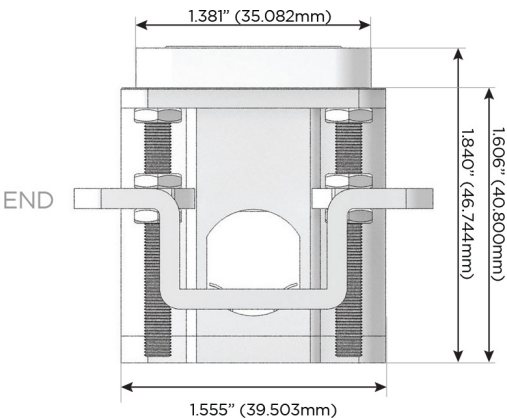

M-POWER-3T

AC POWER & DATA CONNECTIVITY SOLUTION

M-POWER-3T-XMX-SS8B

Specs:

Modules/Ports:

X Switched AC

M Double USB-A (Fast Charging Ports - 18W)

Distributed by

Mormax Company, Inc.

8 Westchester Plaza

Elmsford, NY 10523

914-699-0101

sales@mormax.com

mormax.com

X M

TOP

SIDE