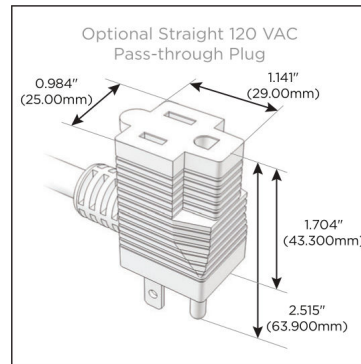

M-POWER-3T

AC POWER & DATA CONNECTIVITY SOLUTION

M-POWER-3T-XMX-SS8B

Specs:

Modules/Ports:

X Switched AC

M Double USB-A (Fast Charging Ports - 18W)

Distributed by

Mormax Company, Inc.

8 Westchester Plaza

Elmsford, NY 10523

914-699-0101

sales@mormax.com

mormax.com

X M