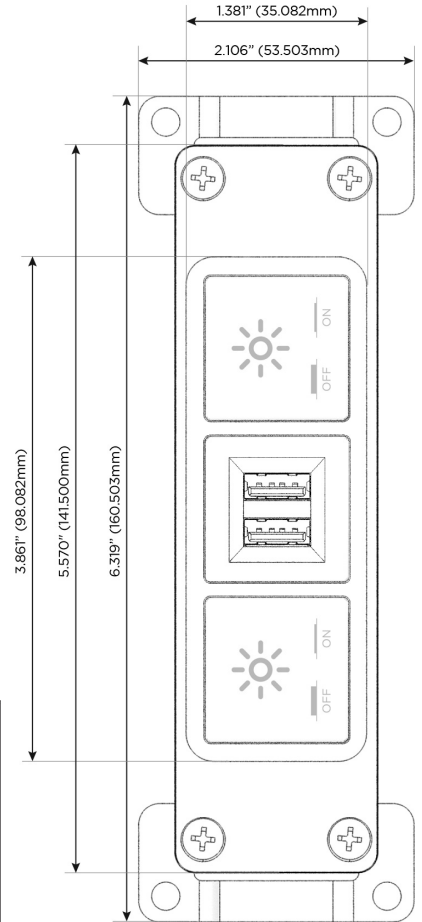

### Module/Port Options:

- A Tamper Resistant AC Receptacle
- E USB-A & USB-C (20W)
- M Double USB-A (Fast Charging Ports - 18W)
- H HDMI
- 6 CAT 6
- 12 RJ 12
- X Switched AC
- Y 3-Way Switch (Low Voltage)
- V USB-C (45W High Speed Charging Port)
- S USB-C (25W High Speed Charging Port)
- R Switched AC (Rocker Switch)
- D Dimmer Switch

### Plug:

Supplied with Low Profile Flat 45° Angle 120 VAC Plug

Optional Standard Straight 120 VAC Plug

Optional Straight 120 VAC Pass-through Plug

- CLEAN, COMPACT DESIGN
- STREAMLINED
- LOW PROFILE
- SIDE-EXITING CORDS
- PLUG & PLAY
- 6' AC CORD & PLUG (FLAT PLUG STANDARD)
- CUSTOMIZABLE CONFIGURATIONS AND FINISHES
- UL LISTED FOR MOUNTING IN FURNITURE
- 15A

# M-POWER-3T

AC POWER & DATA CONNECTIVITY SOLUTION

M-POWER-3T-XMX-SS8B

Specs:

**Modules/Ports:**

**X** Switched AC

**M** Double USB-A (Fast Charging Ports - 18W)

Distributed by

SIDE