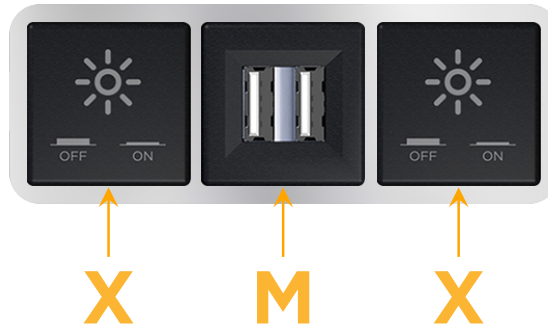

M-POWER-3T

AC POWER & DATA CONNECTIVITY SOLUTION

M-POWER-3T-XMX-SS8B

Distributed by

Mormax Company, Inc.

8 Westchester Plaza

Elmsford, NY 10523

914-699-0101

sales@mormax.com

mormax.com

Metro Light & Power's line of power & data solutions offers sophisticated design elements combined with greater ease of installation. Streamlined and low-profile, enhanced by side-exiting cords, our outlets advance the industry with their cutting edge look and feel. We believe flexibility is key, and we provide a variety of mounting options, including the ability to mount in limited spaces. Our outlets are available in many finishes and configurations, in addition to a custom color and finish capability for our clients.

Bezel Finish: **STAINLESS STEEL MIRROR FINISH**

Custom Finishes Available M-POWER-3T-XMX-SS8B

Features:

Module/Port Options:

- A Tamper Resistant AC Receptacle
- E USB-A & USB-C (20W)
- M Double USB-A (Fast Charging Ports - 18W)
- H HDMI
- 6 CAT 6
- 12 RJ 12
- X Switched AC
- Y 3-Way Switch (Low Voltage)
- V USB-C (45W High Speed Charging Port)
- S USB-C (25W High Speed Charging Port)
- R Switched AC (Rocker Switch)
- D Dimmer Switch

Plug:

Supplied with Low Profile Flat 45° Angle 120 VAC Plug

Optional Standard Straight 120 VAC Plug

Optional Straight 120 VAC Pass-through Plug

- CLEAN, COMPACT DESIGN
- STREAMLINED
- LOW PROFILE
- SIDE-EXITING CORDS
- PLUG & PLAY
- 6' AC CORD & PLUG (FLAT PLUG STANDARD)
- CUSTOMIZABLE CONFIGURATIONS AND FINISHES
- UL LISTED FOR MOUNTING IN FURNITURE
- 15A