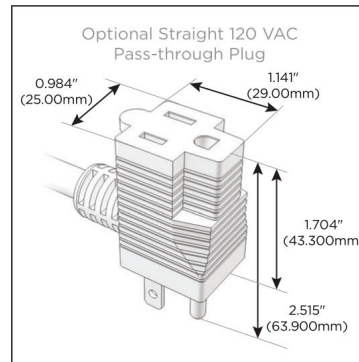

M-POWER-3T

AC POWER & DATA CONNECTIVITY SOLUTION

M-POWER-3T-XMX-SAB

Specs:

Modules/Ports:

X Switched AC

M Double USB-A (Fast Charging Ports - 18W)

Distributed by

Mormax Company, Inc.

8 Westchester Plaza

Elmsford, NY 10523

914-699-0101

sales@mormax.com

mormax.com

X M