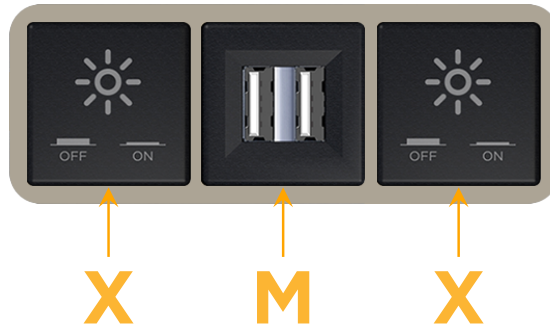

Bezel Finish: **SATIN NICKEL (ABS)**

Custom Finishes Available M-POWER-3T-XXM-SAB

Features:

Module/Port Options:

- A** Tamper Resistant AC Receptacle
- E** USB-A & USB-C (20W)
- M** Double USB-A (Fast Charging Ports - 18W)
- H** HDMI
- 6** CAT 6
- 12** RJ 12
- X** Switched AC
- Y** 3-Way Switch (Low Voltage)
- V** USB-C (45W High Speed Charging Port)
- S** USB-C (25W High Speed Charging Port)
- R** Switched AC (Rocker Switch)
- D** Dimmer Switch

Plug:

Supplied with Low Profile Flat 45° Angle 120 VAC Plug

Optional Standard Straight 120 VAC Plug

Optional Straight 120 VAC Pass-through Plug

- CLEAN, COMPACT DESIGN
- STREAMLINED
- LOW PROFILE
- SIDE-EXITING CORDS
- PLUG & PLAY
- 6' AC CORD & PLUG (FLAT PLUG STANDARD)
- CUSTOMIZABLE CONFIGURATIONS AND FINISHES
- UL LISTED FOR MOUNTING IN FURNITURE
- 15A

M-POWER-3T

AC POWER & DATA CONNECTIVITY SOLUTION

M-POWER-3T-XMX-SAB

Specs:

Modules/Ports:

X Switched AC

M Double USB-A (Fast Charging Ports - 18W)

Distributed by