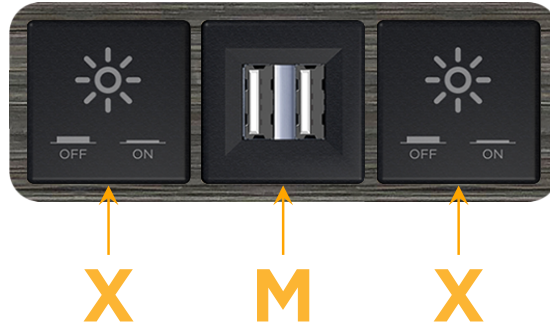

M-POWER-3T

AC POWER & DATA CONNECTIVITY SOLUTION

M-POWER-3T-XXM-S3AB

Distributed by

Mormax Company, Inc.

8 Westchester Plaza

Elmsford, NY 10523

914-699-0101

sales@mormax.com

mormax.com

Metro Light & Power's line of power & data solutions offers sophisticated design elements combined with greater ease of installation. Streamlined and low-profile, enhanced by side-exiting cords, our outlets advance the industry with their cutting edge look and feel. We believe flexibility is key, and we provide a variety of mounting options, including the ability to mount in limited spaces. Our outlets are available in many finishes and configurations, in addition to a custom color and finish capability for our clients.

Bezel Finish: **GUNMETAL (ABS)**

Custom Finishes Available M-POWER-3T-XXM-S3AB

Features:

Module/Port Options:

- **A** Tamper Resistant AC Receptacle
- **E** USB-A & USB-C (20W)
- **M** Double USB-A (Fast Charging Ports - 18W)
- **H** HDMI
- **6** CAT 6
- **12** RJ 12
- **X** Switched AC
- **Y** 3-Way Switch (Low Voltage)
- **V** USB-C (45W High Speed Charging Port)
- **S** USB-C (25W High Speed Charging Port)
- **R** Switched AC (Rocker Switch)
- **D** Dimmer Switch

Plug:

Supplied with Low Profile Flat 45° Angle 120 VAC Plug

Optional Standard Straight 120 VAC Plug

Optional Straight 120 VAC Pass-through Plug

- CLEAN, COMPACT DESIGN
- STREAMLINED
- LOW PROFILE
- SIDE-EXITING CORDS
- PLUG & PLAY
- 6' AC CORD & PLUG (FLAT PLUG STANDARD)
- CUSTOMIZABLE CONFIGURATIONS AND FINISHES
- UL LISTED FOR MOUNTING IN FURNITURE
- 15A