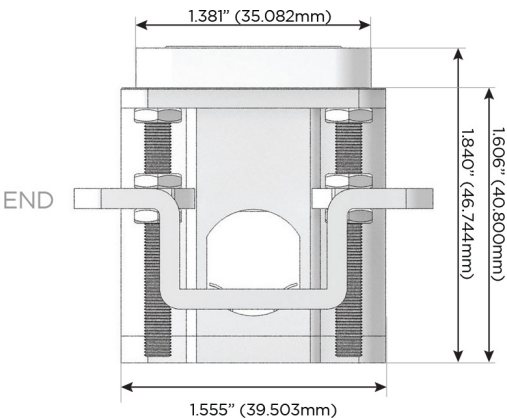

M-POWER-3T

AC POWER & DATA CONNECTIVITY SOLUTION

M-POWER-3T-XMX-CRAB

Specs:

Modules/Ports:

X Switched AC

M Double USB-A (Fast Charging Ports - 18W)

Distributed by

Mormax Company, Inc.

8 Westchester Plaza

Elmsford, NY 10523

914-699-0101

sales@mormax.com

mormax.com

X M

TOP

FURNITURE POWER DISTRIBUTION UNIT