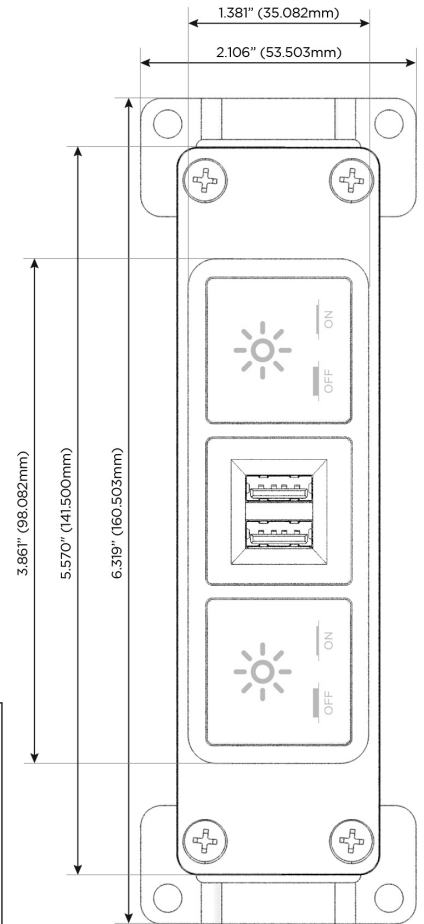

Bezel Finish: **CHROME (ABS)**

Custom Finishes Available M-POWER-3T-XMX-CRAB

Features:

Module/Port Options:

- A** Tamper Resistant AC Receptacle
- E** USB-A & USB-C (20W)
- M** Double USB-A (Fast Charging Ports - 18W)
- H** HDMI
- 6** CAT 6
- 12** RJ 12
- X** Switched AC
- Y** 3-Way Switch (Low Voltage)
- V** USB-C (45W High Speed Charging Port)
- S** USB-C (25W High Speed Charging Port)
- R** Switched AC (Rocker Switch)
- D** Dimmer Switch

Plug:

Supplied with Low Profile Flat 45° Angle 120 VAC Plug

Optional Standard Straight 120 VAC Plug

Optional Straight 120 VAC Pass-through Plug

- CLEAN, COMPACT DESIGN
- STREAMLINED
- LOW PROFILE
- SIDE-EXITING CORDS
- PLUG & PLAY
- 6' AC CORD & PLUG (FLAT PLUG STANDARD)
- CUSTOMIZABLE CONFIGURATIONS AND FINISHES
- UL LISTED FOR MOUNTING IN FURNITURE
- 15A

M-POWER-3T

AC POWER & DATA CONNECTIVITY SOLUTION

M-POWER-3T-XMX-CRAB

Specs:

Modules/Ports:

X Switched AC

M Double USB-A (Fast Charging Ports - 18W)

Distributed by

FURNITURE POWER DISTRIBUTION UNIT