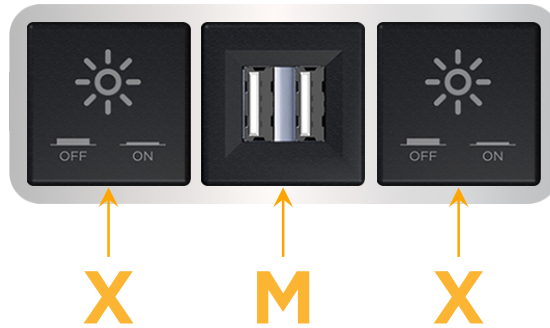

Bezel Finish: **CHROME (ABS)**

Custom Finishes Available M-POWER-3T-XMX-CRAB

Features:

Module/Port Options:

- A** Tamper Resistant AC Receptacle
- E** USB-A & USB-C (20W)
- M** Double USB-A (Fast Charging Ports - 18W)
- H** HDMI
- 6** CAT 6
- 12** RJ 12
- X** Switched AC
- Y** 3-Way Switch (Low Voltage)
- V** USB-C (45W High Speed Charging Port)
- S** USB-C (25W High Speed Charging Port)
- R** Switched AC (Rocker Switch)
- D** Dimmer Switch

Plug:

Supplied with Low Profile Flat 45° Angle 120 VAC Plug

Optional Standard Straight 120 VAC Plug

Optional Straight 120 VAC Pass-through Plug

- CLEAN, COMPACT DESIGN
- STREAMLINED
- LOW PROFILE
- SIDE-EXITING CORDS
- PLUG & PLAY
- 6' AC CORD & PLUG (FLAT PLUG STANDARD)
- CUSTOMIZABLE CONFIGURATIONS AND FINISHES
- UL LISTED FOR MOUNTING IN FURNITURE
- 15A

M-POWER-3T

AC POWER & DATA CONNECTIVITY SOLUTION

M-POWER-3T-XMX-CRAB

Specs:

Modules/Ports:

X Switched AC

M Double USB-A (Fast Charging Ports - 18W)

Distributed by