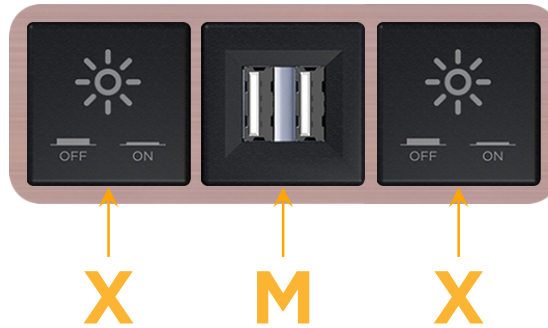

M-POWER-3T

AC POWER & DATA CONNECTIVITY SOLUTION

M-POWER-3T-XMX-CHAB

Distributed by

Mormax Company, Inc.

8 Westchester Plaza

Elmsford, NY 10523

914-699-0101

sales@mormax.com

mormax.com

Metro Light & Power's line of power & data solutions offers sophisticated design elements combined with greater ease of installation. Streamlined and low-profile, enhanced by side-exiting cords, our outlets advance the industry with their cutting edge look and feel. We believe flexibility is key, and we provide a variety of mounting options, including the ability to mount in limited spaces. Our outlets are available in many finishes and configurations, in addition to a custom color and finish capability for our clients.

Bezel Finish: **CHAMPAGNE (ABS)**

Custom Finishes Available M-POWER-3T-XMX-CHAB

Features:

Module/Port Options:

- **A** Tamper Resistant AC Receptacle
- **E** USB-A & USB-C (20W)
- **M** Double USB-A (Fast Charging Ports - 18W)
- **H** HDMI
- **6** CAT 6
- **12** RJ 12
- **X** Switched AC
- **Y** 3-Way Switch (Low Voltage)
- **V** USB-C (45W High Speed Charging Port)
- **S** USB-C (25W High Speed Charging Port)
- **R** Switched AC (Rocker Switch)
- **D** Dimmer Switch

Plug:

Supplied with Low Profile Flat 45° Angle 120 VAC Plug

Optional Standard Straight 120 VAC Plug

Optional Straight 120 VAC Pass-through Plug

- CLEAN, COMPACT DESIGN
- STREAMLINED
- LOW PROFILE
- SIDE-EXITING CORDS
- PLUG & PLAY
- 6' AC CORD & PLUG (FLAT PLUG STANDARD)
- CUSTOMIZABLE CONFIGURATIONS AND FINISHES
- UL LISTED FOR MOUNTING IN FURNITURE
- 15A