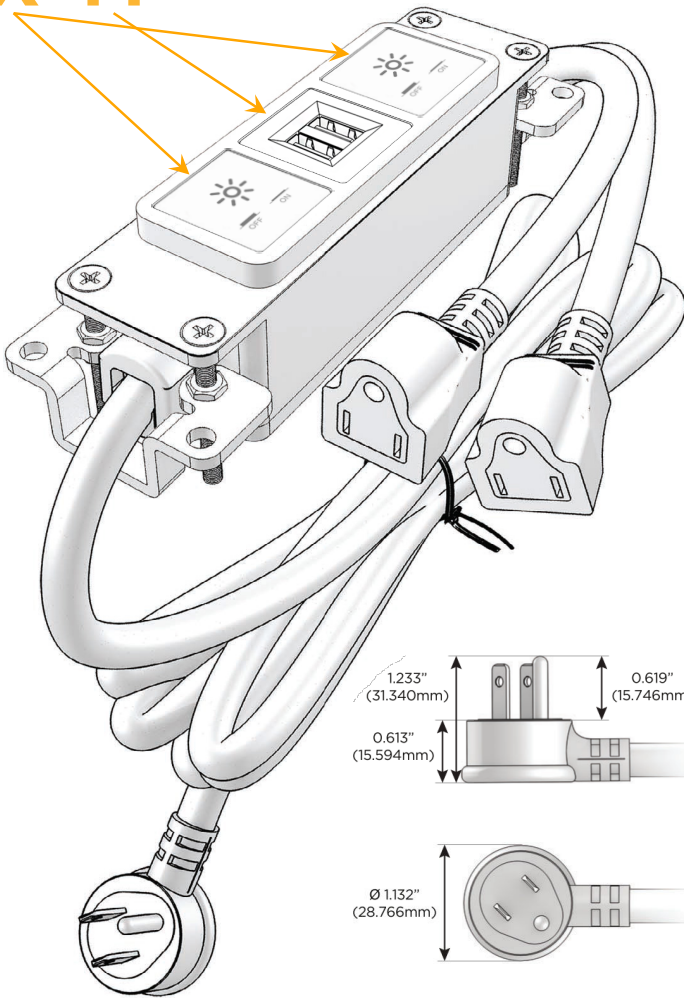

M-POWER-3T

AC POWER & DATA CONNECTIVITY SOLUTION

M-POWER-3T-XMX-CHAB

Specs:

Modules/Ports:

X Switched AC

M Double USB-A (Fast Charging Ports - 18W)

Distributed by

Mormax Company, Inc.

8 Westchester Plaza

Elmsford, NY 10523

914-699-0101

sales@mormax.com

mormax.com

X M