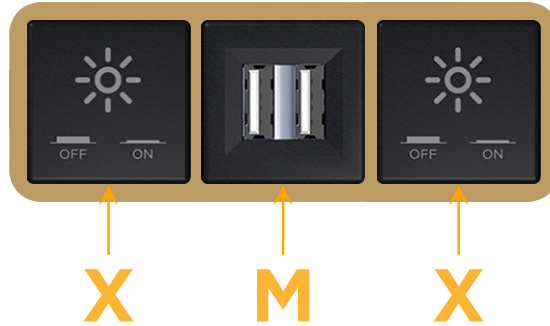

sales@mormax.com

mormax.com

Metro Light & Power's line of power & data solutions offers sophisticated design elements combined with greater ease of installation. Streamlined and low-profile, enhanced by side-exiting cords, our outlets advance the industry with their cutting edge look and feel. We believe flexibility is key, and we provide a variety of mounting options, including the ability to mount in limited spaces. Our outlets are available in many finishes and configurations, in addition to a custom color and finish capability for our clients.

Bezel Finish: **STANDARD BRONZE (ABS)**

Custom Finishes Available M-POWER-3T-XMX-BZAB

Features:

Module/Port Options:

- A** Tamper Resistant AC Receptacle
- E** USB-A & USB-C (20W)
- M** Double USB-A (Fast Charging Ports - 18W)
- H** HDMI
- 6** CAT 6
- 12** RJ 12
- X** Switched AC
- Y** 3-Way Switch (Low Voltage)
- V** USB-C (45W High Speed Charging Port)
- S** USB-C (25W High Speed Charging Port)
- R** Switched AC (Rocker Switch)
- D** Dimmer Switch

Plug:

Supplied with Low Profile Flat 45° Angle 120 VAC Plug

Optional Standard Straight 120 VAC Plug

Optional Straight 120 VAC Pass-through Plug

- CLEAN, COMPACT DESIGN
- STREAMLINED
- LOW PROFILE
- SIDE-EXITING CORDS
- PLUG & PLAY
- 6' AC CORD & PLUG (FLAT PLUG STANDARD)
- CUSTOMIZABLE CONFIGURATIONS AND FINISHES
- UL LISTED FOR MOUNTING IN FURNITURE
- 15A

M-POWER-3T

AC POWER & DATA CONNECTIVITY SOLUTION

M-POWER-3T-XMX-BZAB

Specs:

Modules/Ports:

X Switched AC

M Double USB-A (Fast Charging Ports - 18W)

Distributed by