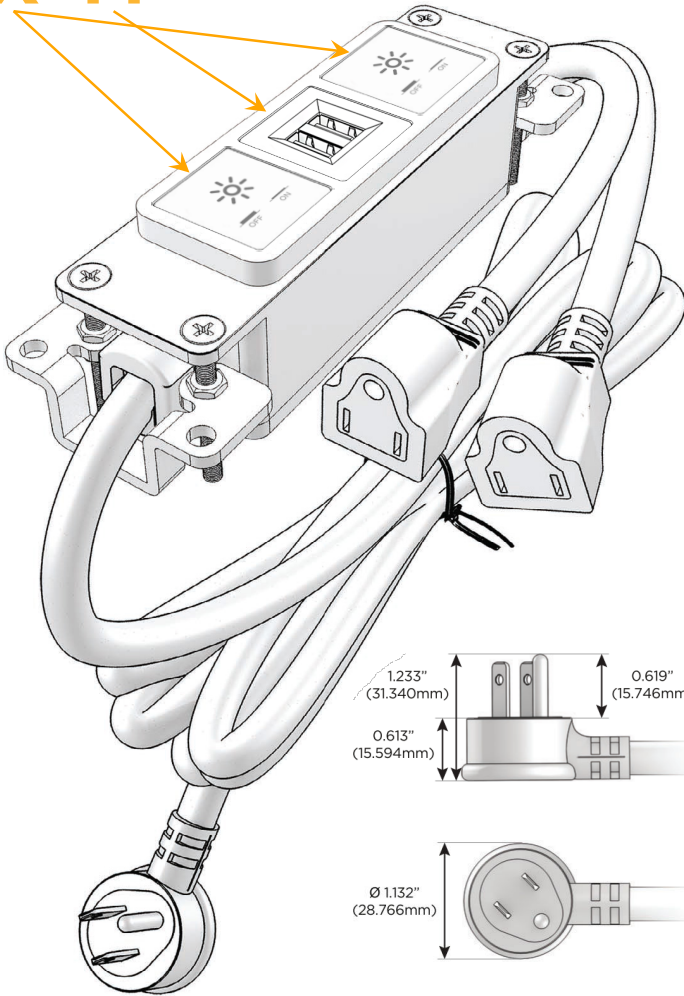

M-POWER-3T

AC POWER & DATA CONNECTIVITY SOLUTION

M-POWER-3T-XMX-BZAB

Specs:

Modules/Ports:

X Switched AC

M Double USB-A (Fast Charging Ports - 18W)

Distributed by

Mormax Company, Inc.

8 Westchester Plaza

Elmsford, NY 10523

914-699-0101

sales@mormax.com

mormax.com

X M