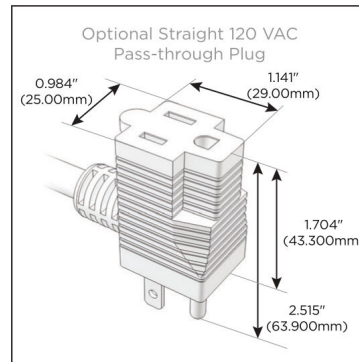

M-POWER-3T

AC POWER & DATA CONNECTIVITY SOLUTION

M-POWER-3T-XMX-BZ5AAB

Specs:

Modules/Ports:

X Switched AC

M Double USB-A (Fast Charging Ports - 18W)

Distributed by

Mormax Company, Inc.

8 Westchester Plaza

Elmsford, NY 10523

914-699-0101

sales@mormax.com

mormax.com

X M