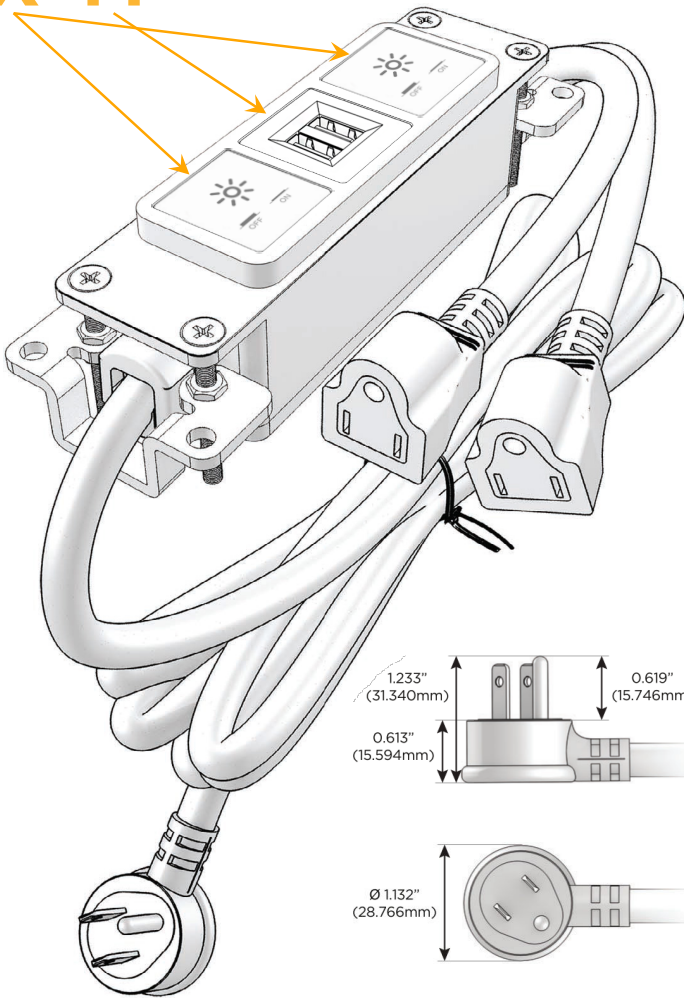

M-POWER-3T

AC POWER & DATA CONNECTIVITY SOLUTION

M-POWER-3T-XMX-BZ5AAB

Specs:

Modules/Ports:

X Switched AC

M Double USB-A (Fast Charging Ports - 18W)

Distributed by

Mormax Company, Inc.

8 Westchester Plaza

Elmsford, NY 10523

914-699-0101

sales@mormax.com

mormax.com

X M