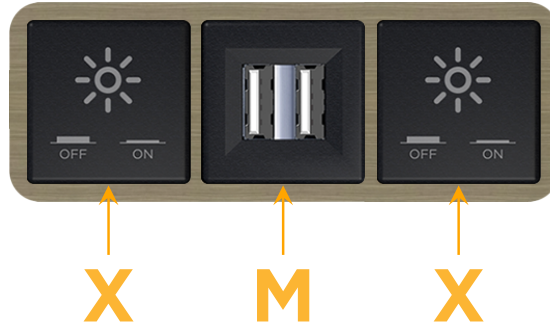

Bezel Finish: **ANTIQUED ARCHITECTURAL BRONZE (ABS)**

Custom Finishes Available M-POWER-3T-XXM-BZ5AAB

Features:

Module/Port Options:

- A** Tamper Resistant AC Receptacle
- E** USB-A & USB-C (20W)
- M** Double USB-A (Fast Charging Ports - 18W)
- H** HDMI
- 6** CAT 6
- 12** RJ 12
- X** Switched AC
- Y** 3-Way Switch (Low Voltage)
- V** USB-C (45W High Speed Charging Port)
- S** USB-C (25W High Speed Charging Port)
- R** Switched AC (Rocker Switch)
- D** Dimmer Switch

Plug:

Supplied with Low Profile Flat 45° Angle 120 VAC Plug

Optional Standard Straight 120 VAC Plug

Optional Straight 120 VAC Pass-through Plug

- CLEAN, COMPACT DESIGN
- STREAMLINED
- LOW PROFILE
- SIDE-EXITING CORDS
- PLUG & PLAY
- 6' AC CORD & PLUG (FLAT PLUG STANDARD)
- CUSTOMIZABLE CONFIGURATIONS AND FINISHES
- UL LISTED FOR MOUNTING IN FURNITURE
- 15A

M-POWER-3T

AC POWER & DATA CONNECTIVITY SOLUTION

M-POWER-3T-XMX-BZ5AAB

Specs:

Modules/Ports:

X Switched AC

M Double USB-A (Fast Charging Ports - 18W)

Distributed by