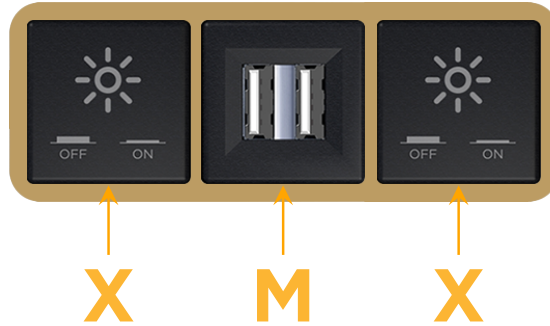

M-POWER-3T

AC POWER & DATA CONNECTIVITY SOLUTION

M-POWER-3T-XXM-BRAB

Distributed by

Mormax Company, Inc.

8 Westchester Plaza

Elmsford, NY 10523

914-699-0101

sales@mormax.com

mormax.com

Metro Light & Power's line of power & data solutions offers sophisticated design elements combined with greater ease of installation. Streamlined and low-profile, enhanced by side-exiting cords, our outlets advance the industry with their cutting edge look and feel. We believe flexibility is key, and we provide a variety of mounting options, including the ability to mount in limited spaces. Our outlets are available in many finishes and configurations, in addition to a custom color and finish capability for our clients.

Bezel Finish: **BRASS (ABS)**

Custom Finishes Available M-POWER-3T-XXM-BRAB

Features:

Module/Port Options:

- **A** Tamper Resistant AC Receptacle
- **E** USB-A & USB-C (20W)
- **M** Double USB-A (Fast Charging Ports - 18W)
- **H** HDMI
- **6** CAT 6
- **12** RJ 12
- **X** Switched AC
- **Y** 3-Way Switch (Low Voltage)
- **V** USB-C (45W High Speed Charging Port)
- **S** USB-C (25W High Speed Charging Port)
- **R** Switched AC (Rocker Switch)
- **D** Dimmer Switch

Plug:

Supplied with Low Profile Flat 45° Angle 120 VAC Plug

Optional Standard Straight 120 VAC Plug

Optional Straight 120 VAC Pass-through Plug

- CLEAN, COMPACT DESIGN
- STREAMLINED
- LOW PROFILE
- SIDE-EXITING CORDS
- PLUG & PLAY
- 6' AC CORD & PLUG (FLAT PLUG STANDARD)
- CUSTOMIZABLE CONFIGURATIONS AND FINISHES
- UL LISTED FOR MOUNTING IN FURNITURE
- 15A