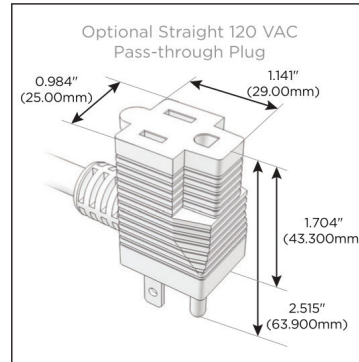

M-POWER-3T

AC POWER & DATA CONNECTIVITY SOLUTION

M-POWER-3T-XMX-BRAAB

Specs:

Modules/Ports:

X Switched AC

M Double USB-A (Fast Charging Ports - 18W)

Distributed by

Mormax Company, Inc.

8 Westchester Plaza

Elmsford, NY 10523

914-699-0101

sales@mormax.com

mormax.com

X M