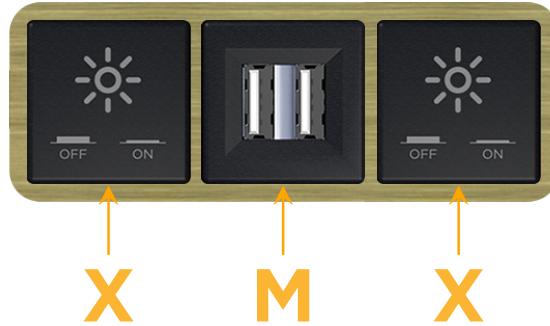

sales@mormax.com

mormax.com

Metro Light & Power's line of power & data solutions offers sophisticated design elements combined with greater ease of installation. Streamlined and low-profile, enhanced by side-exiting cords, our outlets advance the industry with their cutting edge look and feel. We believe flexibility is key, and we provide a variety of mounting options, including the ability to mount in limited spaces. Our outlets are available in many finishes and configurations, in addition to a custom color and finish capability for our clients.

Bezel Finish: **BRASS ANTIQUED (ABS)**

Custom Finishes Available M-POWER-3T-XMX-BRAAB

Features:

Module/Port Options:

- A** Tamper Resistant AC Receptacle
- E** USB-A & USB-C (20W)
- M** Double USB-A (Fast Charging Ports - 18W)
- H** HDMI
- 6** CAT 6
- 12** RJ 12
- X** Switched AC
- Y** 3-Way Switch (Low Voltage)
- V** USB-C (45W High Speed Charging Port)
- S** USB-C (25W High Speed Charging Port)
- R** Switched AC (Rocker Switch)
- D** Dimmer Switch

Plug:

Supplied with Low Profile Flat 45° Angle 120 VAC Plug

Optional Standard Straight 120 VAC Plug

Optional Straight 120 VAC Pass-through Plug

- CLEAN, COMPACT DESIGN
- STREAMLINED
- LOW PROFILE
- SIDE-EXITING CORDS
- PLUG & PLAY
- 6' AC CORD & PLUG (FLAT PLUG STANDARD)
- CUSTOMIZABLE CONFIGURATIONS AND FINISHES
- UL LISTED FOR MOUNTING IN FURNITURE
- 15A

M-POWER-3T

AC POWER & DATA CONNECTIVITY SOLUTION

M-POWER-3T-XMX-BRAAB

Specs:

Modules/Ports:

X Switched AC

M Double USB-A (Fast Charging Ports - 18W)

Distributed by