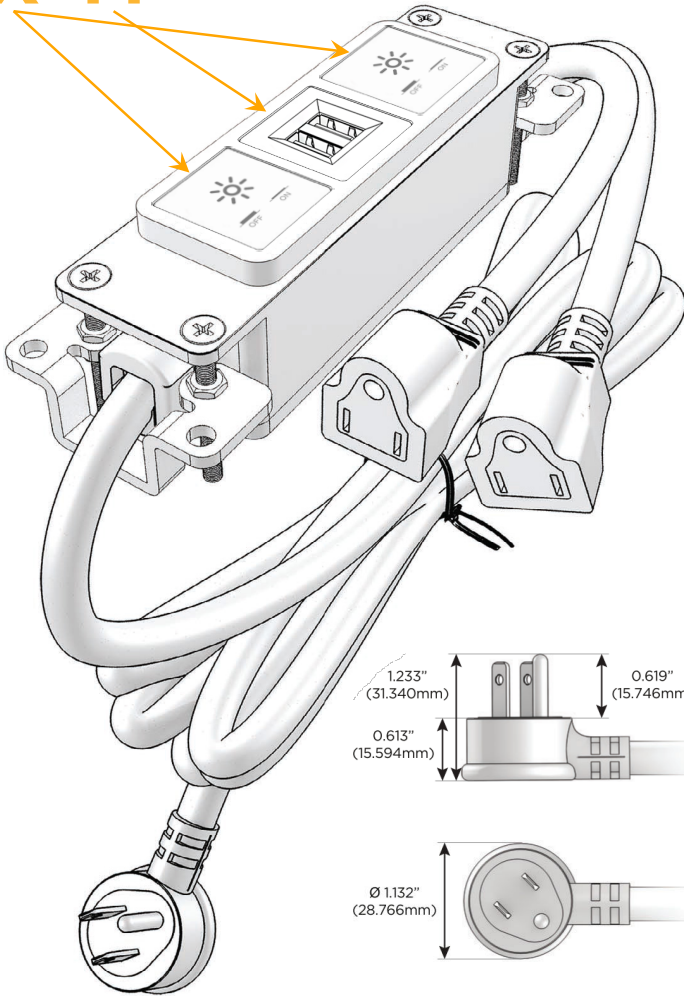

M-POWER-3T

AC POWER & DATA CONNECTIVITY SOLUTION

M-POWER-3T-XMX-BRAAB

Specs:

Modules/Ports:

X Switched AC

M Double USB-A (Fast Charging Ports - 18W)

Distributed by

Mormax Company, Inc.

8 Westchester Plaza

Elmsford, NY 10523

914-699-0101

sales@mormax.com

mormax.com

X M