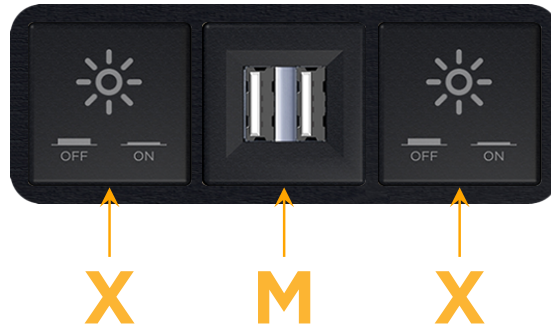

M-POWER-3T

AC POWER & DATA CONNECTIVITY SOLUTION

M-POWER-3T-XXM-B2AB

Distributed by

Mormax Company, Inc.

8 Westchester Plaza

Elmsford, NY 10523

914-699-0101

sales@mormax.com

mormax.com

Metro Light & Power's line of power & data solutions offers sophisticated design elements combined with greater ease of installation. Streamlined and low-profile, enhanced by side-exiting cords, our outlets advance the industry with their cutting edge look and feel. We believe flexibility is key, and we provide a variety of mounting options, including the ability to mount in limited spaces. Our outlets are available in many finishes and configurations, in addition to a custom color and finish capability for our clients.

Bezel Finish: **SATIN BLACK (ABS)**

Custom Finishes Available M-POWER-3T-XXM-B2AB

Features:

Module/Port Options:

- **A** Tamper Resistant AC Receptacle
- **E** USB-A & USB-C (20W)
- **M** Double USB-A (Fast Charging Ports - 18W)
- **H** HDMI
- **6** CAT 6
- **12** RJ 12
- **X** Switched AC
- **Y** 3-Way Switch (Low Voltage)
- **V** USB-C (45W High Speed Charging Port)
- **S** USB-C (25W High Speed Charging Port)
- **R** Switched AC (Rocker Switch)
- **D** Dimmer Switch

Plug:

Supplied with Low Profile Flat 45° Angle 120 VAC Plug

Optional Standard Straight 120 VAC Plug

Optional Straight 120 VAC Pass-through Plug

- CLEAN, COMPACT DESIGN
- STREAMLINED
- LOW PROFILE
- SIDE-EXITING CORDS
- PLUG & PLAY
- 6' AC CORD & PLUG (FLAT PLUG STANDARD)
- CUSTOMIZABLE CONFIGURATIONS AND FINISHES
- UL LISTED FOR MOUNTING IN FURNITURE
- 15A