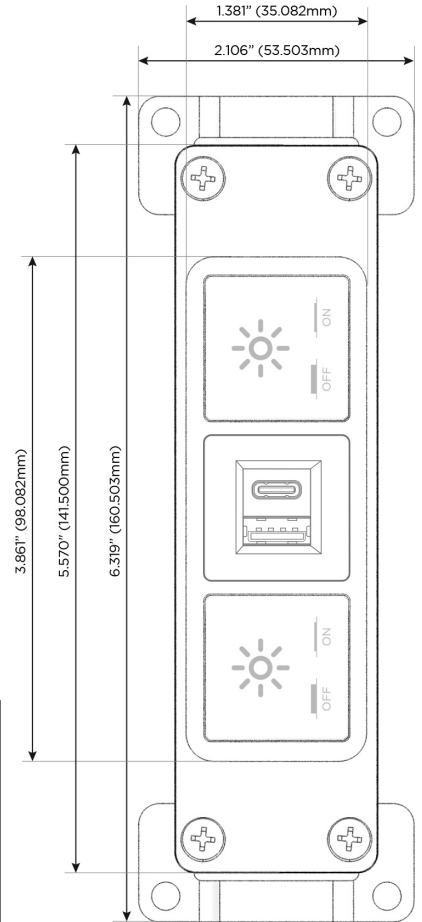

Bezel Finish: **SATIN NICKEL (ABS)**

Custom Finishes Available M-POWER-3T-XEX-SAB

Features:

Module/Port Options:

- A Tamper Resistant AC Receptacle
- E USB-A & USB-C (20W)
- M Double USB-A (Fast Charging Ports - 18W)
- H HDMI
- 6 CAT 6
- 12 RJ 12
- X Switched AC
- Y 3-Way Switch (Low Voltage)
- V USB-C (45W High Speed Charging Port)
- S USB-C (25W High Speed Charging Port)
- R Switched AC (Rocker Switch)
- D Dimmer Switch

Plug:

Supplied with Low Profile Flat 45° Angle 120 VAC Plug

Optional Standard Straight 120 VAC Plug

Optional Straight 120 VAC Pass-through Plug

- CLEAN, COMPACT DESIGN
- STREAMLINED
- LOW PROFILE
- SIDE-EXITING CORDS
- PLUG & PLAY
- 6' AC CORD & PLUG (FLAT PLUG STANDARD)
- CUSTOMIZABLE CONFIGURATIONS AND FINISHES
- UL LISTED FOR MOUNTING IN FURNITURE
- 15A

M-POWER-3T

AC POWER & DATA CONNECTIVITY SOLUTION

M-POWER-3T-XEX-SAB

Specs:

Modules/Ports:

X Switched AC

E USB-A & USB-C (20W)

Distributed by

SIDE