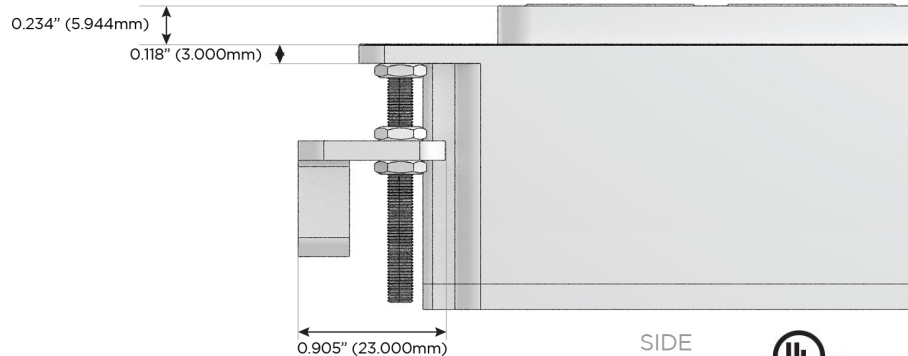

M-POWER-3T

AC POWER & DATA CONNECTIVITY SOLUTION

M-POWER-3T-XEX-SAB

Specs:

Modules/Ports:

X Switched AC

E USB-A & USB-C (20W)

Distributed by

SIDE