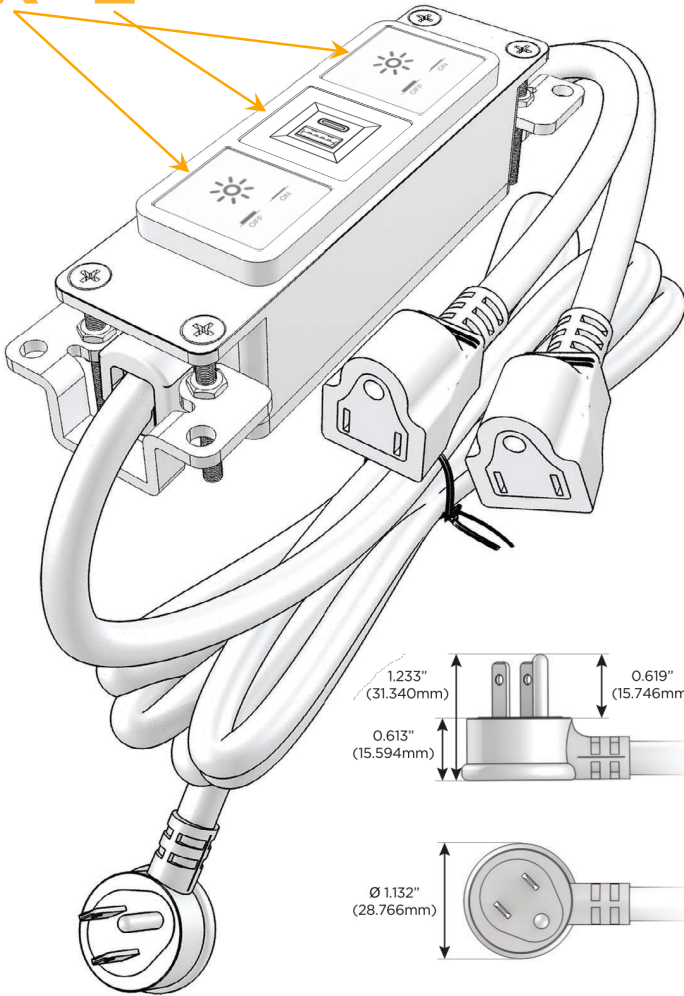

M-POWER-3T

AC POWER & DATA CONNECTIVITY SOLUTION

M-POWER-3T-XEX-SAB

Specs:

Modules/Ports:

X Switched AC

E USB-A & USB-C (20W)

Distributed by

Mormax Company, Inc.

8 Westchester Plaza

Elmsford, NY 10523

914-699-0101

sales@mormax.com

mormax.com

X E