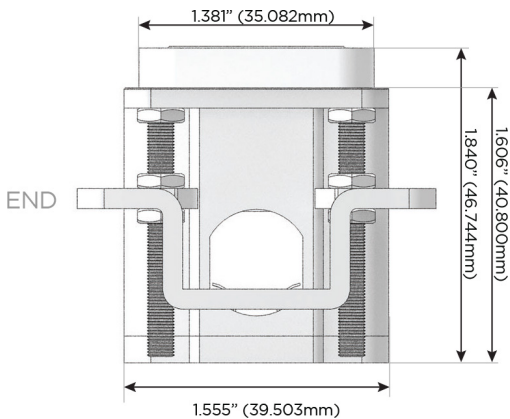

M-POWER-3T

AC POWER & DATA CONNECTIVITY SOLUTION

M-POWER-3T-XEX-SAB

Specs:

Modules/Ports:

X Switched AC

E USB-A & USB-C (20W)

Distributed by

Mormax Company, Inc.

8 Westchester Plaza

Elmsford, NY 10523

914-699-0101

sales@mormax.com

mormax.com

X E

TOP

SIDE