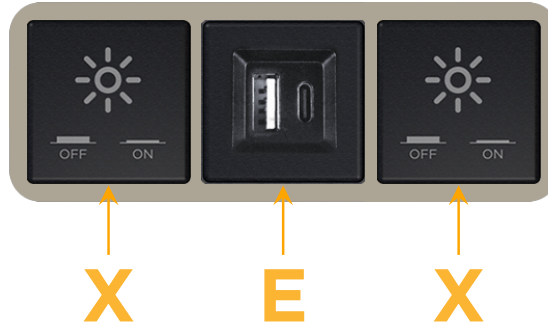

Bezel Finish: **SATIN NICKEL (ABS)**

Custom Finishes Available M-POWER-3T-XEX-SAB

Features:

Module/Port Options:

- A Tamper Resistant AC Receptacle
- E USB-A & USB-C (20W)
- M Double USB-A (Fast Charging Ports - 18W)
- H HDMI
- 6 CAT 6
- 12 RJ 12
- X Switched AC
- Y 3-Way Switch (Low Voltage)
- V USB-C (45W High Speed Charging Port)
- S USB-C (25W High Speed Charging Port)
- R Switched AC (Rocker Switch)
- D Dimmer Switch

Plug:

Supplied with Low Profile Flat 45° Angle 120 VAC Plug

Optional Standard Straight 120 VAC Plug

Optional Straight 120 VAC Pass-through Plug

- CLEAN, COMPACT DESIGN
- STREAMLINED
- LOW PROFILE
- SIDE-EXITING CORDS
- PLUG & PLAY
- 6' AC CORD & PLUG (FLAT PLUG STANDARD)
- CUSTOMIZABLE CONFIGURATIONS AND FINISHES
- UL LISTED FOR MOUNTING IN FURNITURE
- 15A

M-POWER-3T

AC POWER & DATA CONNECTIVITY SOLUTION

M-POWER-3T-XEX-SAB

Specs:

Modules/Ports:

X Switched AC

E USB-A & USB-C (20W)

Distributed by