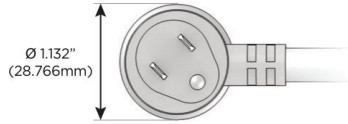

Mormax Company, Inc.

8 Westchester Plaza

Elmsford, NY 10523

914-699-0101

sales@mormax.com

mormax.com

X E