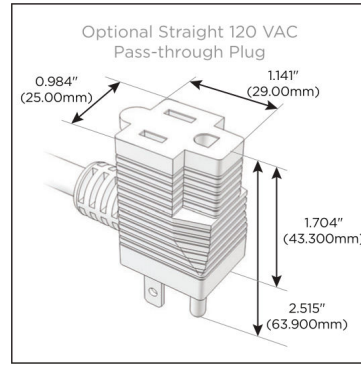

M-POWER-3T

AC POWER & DATA CONNECTIVITY SOLUTION

M-POWER-3T-XEX-S3AB

Specs:

Modules/Ports:

X Switched AC

E USB-A & USB-C (20W)

Distributed by

Mormax Company, Inc.

8 Westchester Plaza

Elmsford, NY 10523

914-699-0101

sales@mormax.com

mormax.com

X E