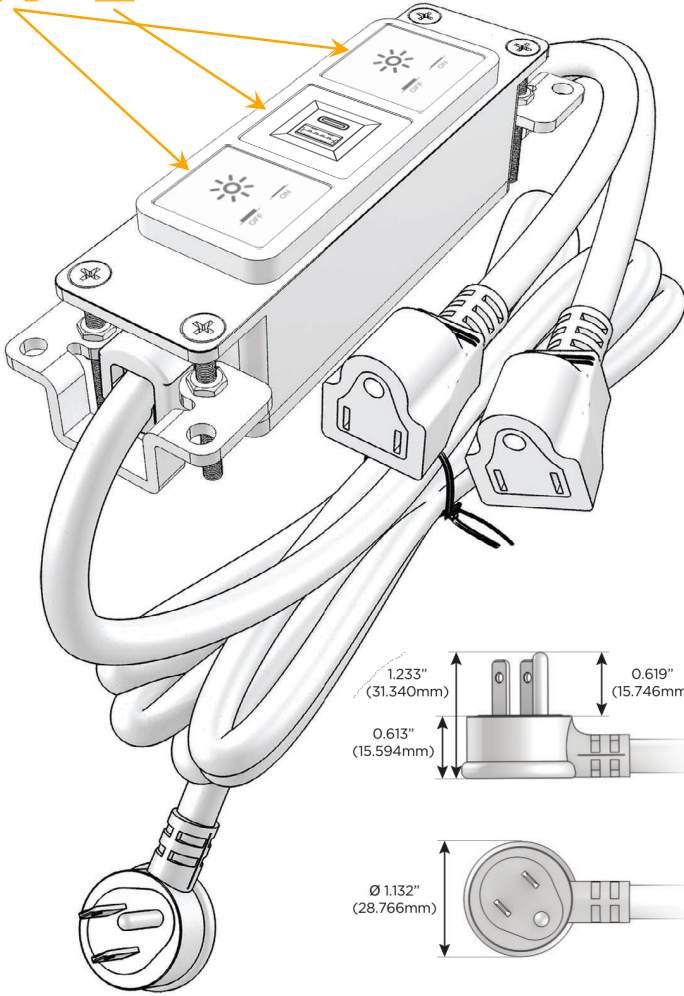

M-POWER-3T

AC POWER & DATA CONNECTIVITY SOLUTION

M-POWER-3T-XEX-S3AB

Specs:

Modules/Ports:

X Switched AC

E USB-A & USB-C (20W)

Distributed by

Mormax Company, Inc.

8 Westchester Plaza

Elmsford, NY 10523

914-699-0101

sales@mormax.com

mormax.com

X E