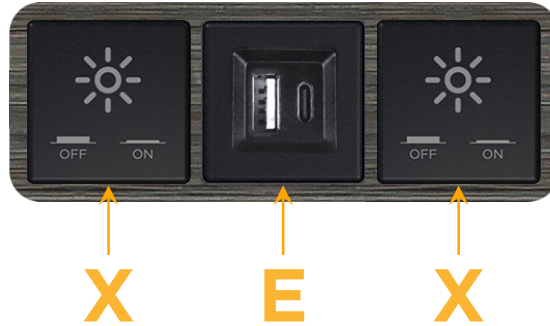

Bezel Finish: **GUNMETAL (ABS)**

Custom Finishes Available M-POWER-3T-XEX-S3AB

Features:

Module/Port Options:

- A** Tamper Resistant AC Receptacle
- E** USB-A & USB-C (20W)
- M** Double USB-A (Fast Charging Ports - 18W)
- H** HDMI
- 6** CAT 6
- 12** RJ 12
- X** Switched AC
- Y** 3-Way Switch (Low Voltage)
- V** USB-C (45W High Speed Charging Port)
- S** USB-C (25W High Speed Charging Port)
- R** Switched AC (Rocker Switch)
- D** Dimmer Switch

Plug:

Supplied with Low Profile Flat 45° Angle 120 VAC Plug

Optional Standard Straight 120 VAC Plug

Optional Straight 120 VAC Pass-through Plug

- CLEAN, COMPACT DESIGN
- STREAMLINED
- LOW PROFILE
- SIDE-EXITING CORDS
- PLUG & PLAY
- 6' AC CORD & PLUG (FLAT PLUG STANDARD)
- CUSTOMIZABLE CONFIGURATIONS AND FINISHES
- UL LISTED FOR MOUNTING IN FURNITURE
- 15A

M-POWER-3T

AC POWER & DATA CONNECTIVITY SOLUTION

M-POWER-3T-XEX-S3AB

Specs:

Modules/Ports:

X Switched AC

E USB-A & USB-C (20W)

Distributed by