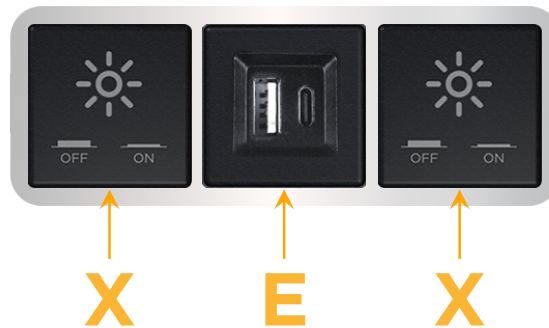

Bezel Finish: **CHROME (ABS)**

Custom Finishes Available M-POWER-3T-XEX-CRAB

Features:

Module/Port Options:

- A** Tamper Resistant AC Receptacle
- E** USB-A & USB-C (20W)
- M** Double USB-A (Fast Charging Ports - 18W)
- H** HDMI
- 6** CAT 6
- 12** RJ 12
- X** Switched AC
- Y** 3-Way Switch (Low Voltage)
- V** USB-C (45W High Speed Charging Port)
- S** USB-C (25W High Speed Charging Port)
- R** Switched AC (Rocker Switch)
- D** Dimmer Switch

Plug:

Supplied with Low Profile Flat 45° Angle 120 VAC Plug

Optional Standard Straight 120 VAC Plug

Optional Straight 120 VAC Pass-through Plug

- CLEAN, COMPACT DESIGN
- STREAMLINED
- LOW PROFILE
- SIDE-EXITING CORDS
- PLUG & PLAY
- 6' AC CORD & PLUG (FLAT PLUG STANDARD)
- CUSTOMIZABLE CONFIGURATIONS AND FINISHES
- UL LISTED FOR MOUNTING IN FURNITURE
- 15A

M-POWER-3T

AC POWER & DATA CONNECTIVITY SOLUTION

M-POWER-3T-XEX-CRAB

Specs:

Modules/Ports:

X Switched AC

E USB-A & USB-C (20W)

Distributed by