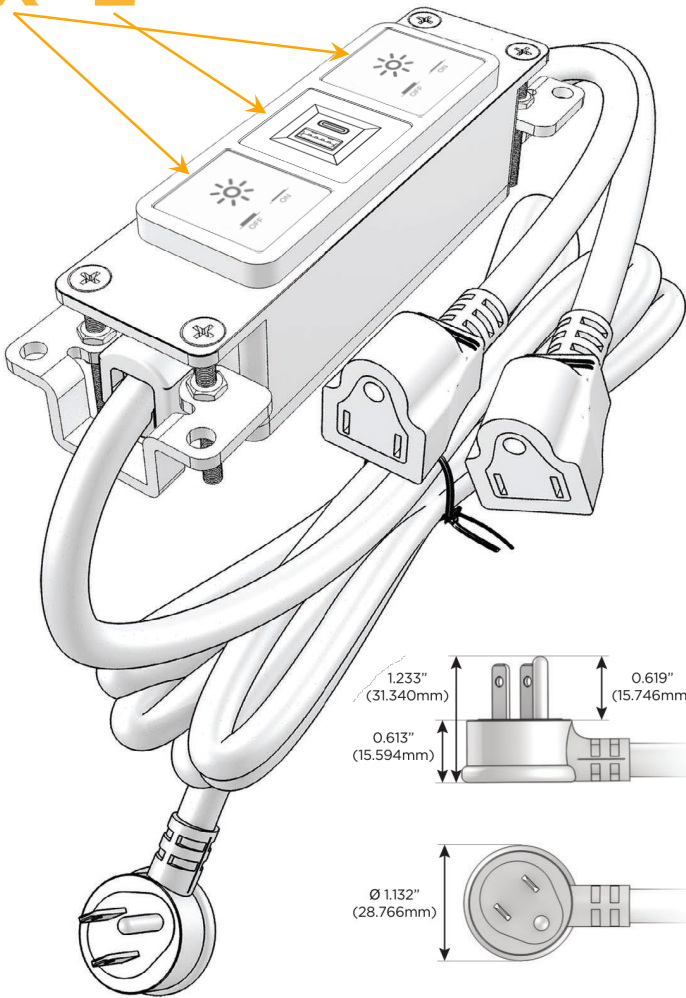

M-POWER-3T

AC POWER & DATA CONNECTIVITY SOLUTION

M-POWER-3T-XEX-CRAB

Specs:

Modules/Ports:

X Switched AC

E USB-A & USB-C (20W)

Distributed by

Mormax Company, Inc.

8 Westchester Plaza

Elmsford, NY 10523

914-699-0101

sales@mormax.com

mormax.com

X E