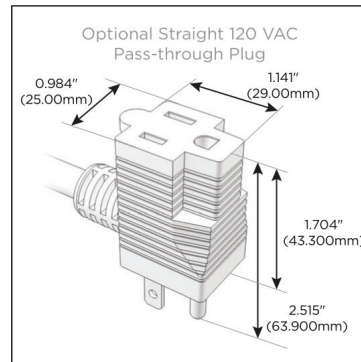

M-POWER-3T

AC POWER & DATA CONNECTIVITY SOLUTION

M-POWER-3T-XEX-CRAB

Specs:

Modules/Ports:

X Switched AC

E USB-A & USB-C (20W)

Distributed by

Mormax Company, Inc.

8 Westchester Plaza

Elmsford, NY 10523

914-699-0101

sales@mormax.com

mormax.com

X E