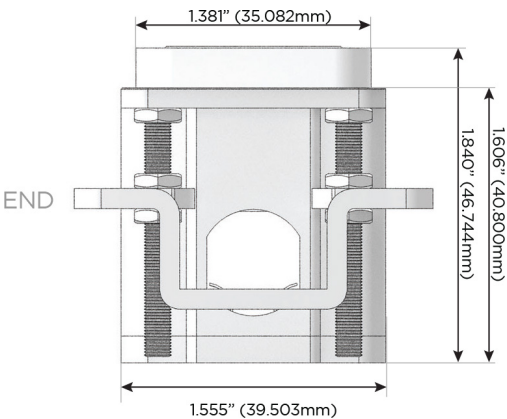

M-POWER-3T

AC POWER & DATA CONNECTIVITY SOLUTION

M-POWER-3T-XEX-CRAB

Specs:

Modules/Ports:

X Switched AC

E USB-A & USB-C (20W)

Distributed by

Mormax Company, Inc.

8 Westchester Plaza

Elmsford, NY 10523

914-699-0101

sales@mormax.com

mormax.com

X E

TOP

SIDE