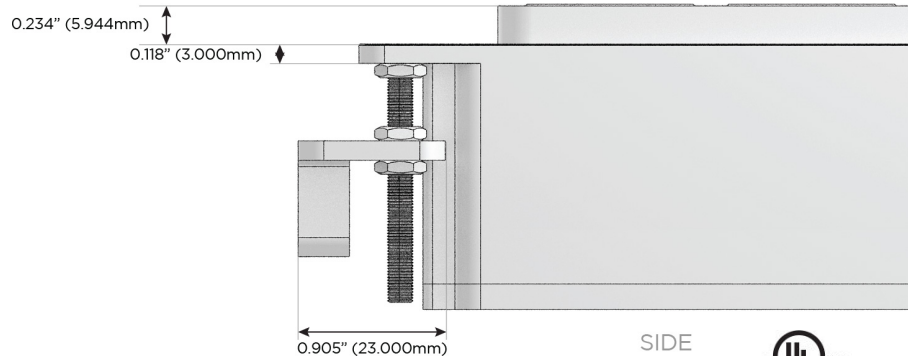

M-POWER-3T

AC POWER & DATA CONNECTIVITY SOLUTION

M-POWER-3T-XEX-CRAB

Specs:

Modules/Ports:

X Switched AC

E USB-A & USB-C (20W)

Distributed by

SIDE