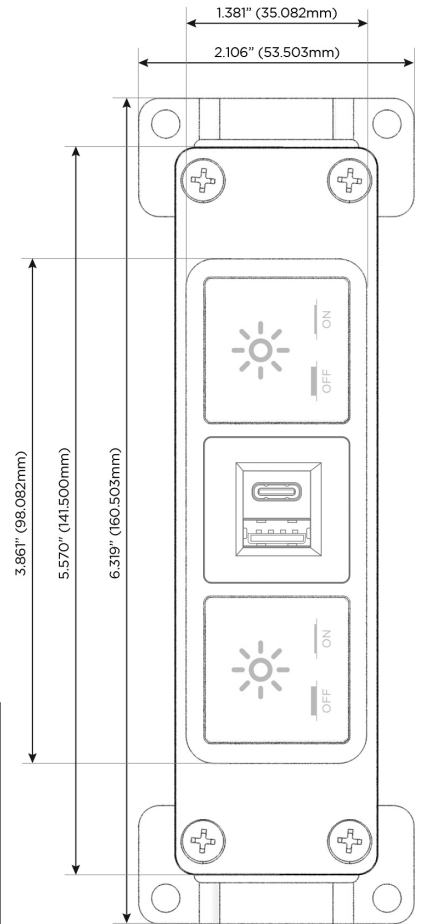

Bezel Finish: **CHROME (ABS)**

Custom Finishes Available M-POWER-3T-XEX-CRAB

Features:

Module/Port Options:

- A** Tamper Resistant AC Receptacle
- E** USB-A & USB-C (20W)
- M** Double USB-A (Fast Charging Ports - 18W)
- H** HDMI
- 6** CAT 6
- 12** RJ 12
- X** Switched AC
- Y** 3-Way Switch (Low Voltage)
- V** USB-C (45W High Speed Charging Port)
- S** USB-C (25W High Speed Charging Port)
- R** Switched AC (Rocker Switch)
- D** Dimmer Switch

Plug:

Supplied with Low Profile Flat 45° Angle 120 VAC Plug

Optional Standard Straight 120 VAC Plug

Optional Straight 120 VAC Pass-through Plug

- CLEAN, COMPACT DESIGN
- STREAMLINED
- LOW PROFILE
- SIDE-EXITING CORDS
- PLUG & PLAY
- 6' AC CORD & PLUG (FLAT PLUG STANDARD)
- CUSTOMIZABLE CONFIGURATIONS AND FINISHES
- UL LISTED FOR MOUNTING IN FURNITURE
- 15A

M-POWER-3T

AC POWER & DATA CONNECTIVITY SOLUTION

M-POWER-3T-XEX-CRAB

Specs:

Modules/Ports:

X Switched AC

E USB-A & USB-C (20W)

Distributed by

SIDE