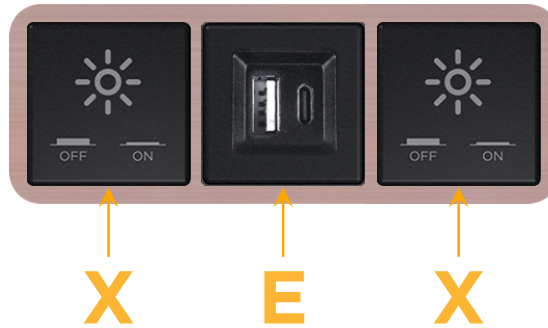

M-POWER-3T

AC POWER & DATA CONNECTIVITY SOLUTION

M-POWER-3T-XEX-CHAB

Distributed by

Mormax Company, Inc.

8 Westchester Plaza

Elmsford, NY 10523

914-699-0101

sales@mormax.com

mormax.com

Metro Light & Power's line of power & data solutions offers sophisticated design elements combined with greater ease of installation. Streamlined and low-profile, enhanced by side-exiting cords, our outlets advance the industry with their cutting edge look and feel. We believe flexibility is key, and we provide a variety of mounting options, including the ability to mount in limited spaces. Our outlets are available in many finishes and configurations, in addition to a custom color and finish capability for our clients.

Bezel Finish: **CHAMPAGNE (ABS)**

Custom Finishes Available M-POWER-3T-XEX-CHAB

Features:

Module/Port Options:

- **A** Tamper Resistant AC Receptacle
- **E** USB-A & USB-C (20W)
- **M** Double USB-A (Fast Charging Ports - 18W)
- **H** HDMI
- **6** CAT 6
- **12** RJ 12
- **X** Switched AC
- **Y** 3-Way Switch (Low Voltage)
- **V** USB-C (45W High Speed Charging Port)
- **S** USB-C (25W High Speed Charging Port)
- **R** Switched AC (Rocker Switch)
- **D** Dimmer Switch

Plug:

Supplied with Low Profile Flat 45° Angle 120 VAC Plug

Optional Standard Straight 120 VAC Plug

Optional Straight 120 VAC Pass-through Plug

- CLEAN, COMPACT DESIGN
- STREAMLINED
- LOW PROFILE
- SIDE-EXITING CORDS
- PLUG & PLAY
- 6' AC CORD & PLUG (FLAT PLUG STANDARD)
- CUSTOMIZABLE CONFIGURATIONS AND FINISHES
- UL LISTED FOR MOUNTING IN FURNITURE
- 15A