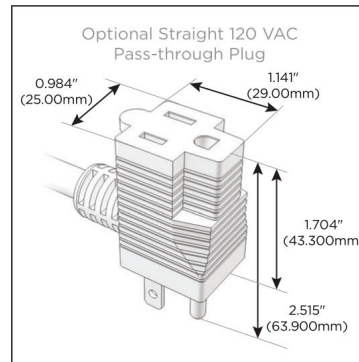

M-POWER-3T

AC POWER & DATA CONNECTIVITY SOLUTION

M-POWER-3T-XEX-CHAB

Specs:

Modules/Ports:

X Switched AC

E USB-A & USB-C (20W)

Distributed by

Mormax Company, Inc.

8 Westchester Plaza

Elmsford, NY 10523

914-699-0101

sales@mormax.com

mormax.com

X E