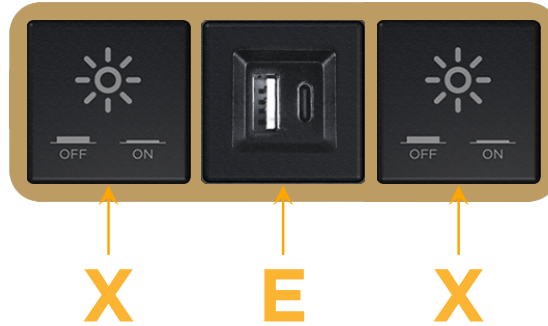

Bezel Finish: **STANDARD BRONZE (ABS)**

Custom Finishes Available M-POWER-3T-XEX-BZAB

Features:

Module/Port Options:

- A** Tamper Resistant AC Receptacle
- E** USB-A & USB-C (20W)
- M** Double USB-A (Fast Charging Ports - 18W)
- H** HDMI
- 6** CAT 6
- 12** RJ 12
- X** Switched AC
- Y** 3-Way Switch (Low Voltage)
- V** USB-C (45W High Speed Charging Port)
- S** USB-C (25W High Speed Charging Port)
- R** Switched AC (Rocker Switch)
- D** Dimmer Switch

Plug:

Supplied with Low Profile Flat 45° Angle 120 VAC Plug

Optional Standard Straight 120 VAC Plug

Optional Straight 120 VAC Pass-through Plug

- CLEAN, COMPACT DESIGN
- STREAMLINED
- LOW PROFILE
- SIDE-EXITING CORDS
- PLUG & PLAY
- 6' AC CORD & PLUG (FLAT PLUG STANDARD)
- CUSTOMIZABLE CONFIGURATIONS AND FINISHES
- UL LISTED FOR MOUNTING IN FURNITURE
- 15A

M-POWER-3T

AC POWER & DATA CONNECTIVITY SOLUTION

M-POWER-3T-XEX-BZAB

Specs:

Modules/Ports:

X Switched AC

E USB-A & USB-C (20W)

Distributed by