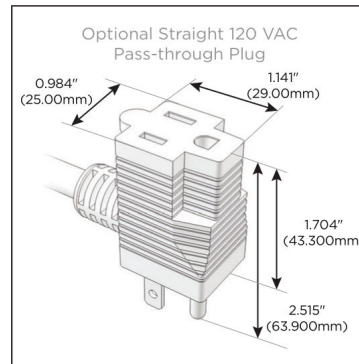

M-POWER-3T

AC POWER & DATA CONNECTIVITY SOLUTION

M-POWER-3T-XEX-BZAB

Specs:

Modules/Ports:

X Switched AC

E USB-A & USB-C (20W)

Distributed by

Mormax Company, Inc.

8 Westchester Plaza

Elmsford, NY 10523

914-699-0101

sales@mormax.com

mormax.com

X E