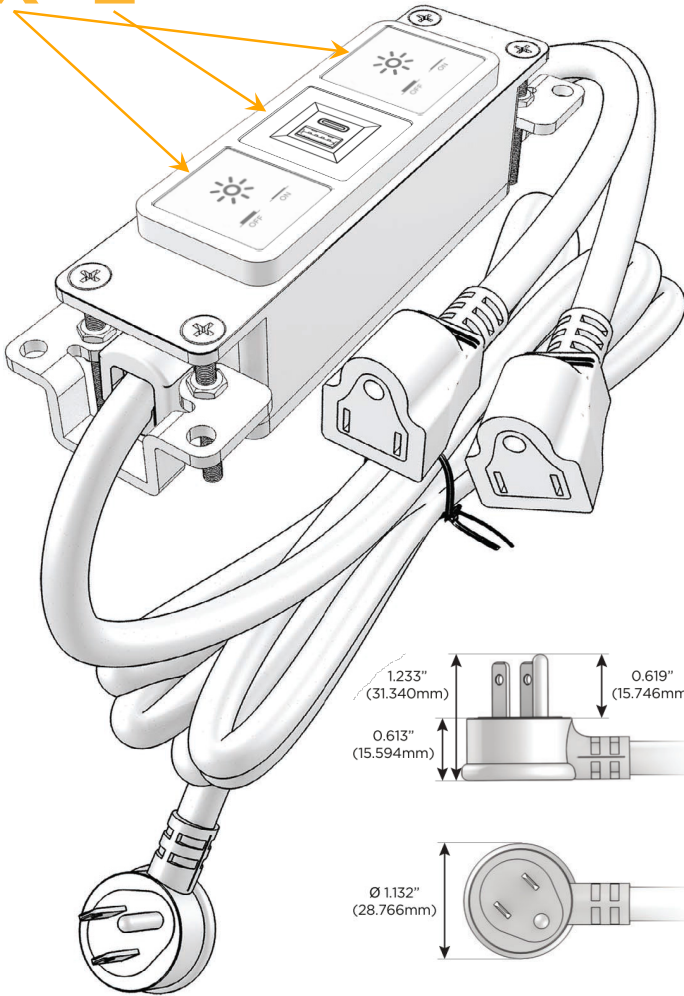

M-POWER-3T

AC POWER & DATA CONNECTIVITY SOLUTION

M-POWER-3T-XEX-BZAB

Specs:

Modules/Ports:

X Switched AC

E USB-A & USB-C (20W)

Distributed by

Mormax Company, Inc.

8 Westchester Plaza

Elmsford, NY 10523

914-699-0101

sales@mormax.com

mormax.com

X E