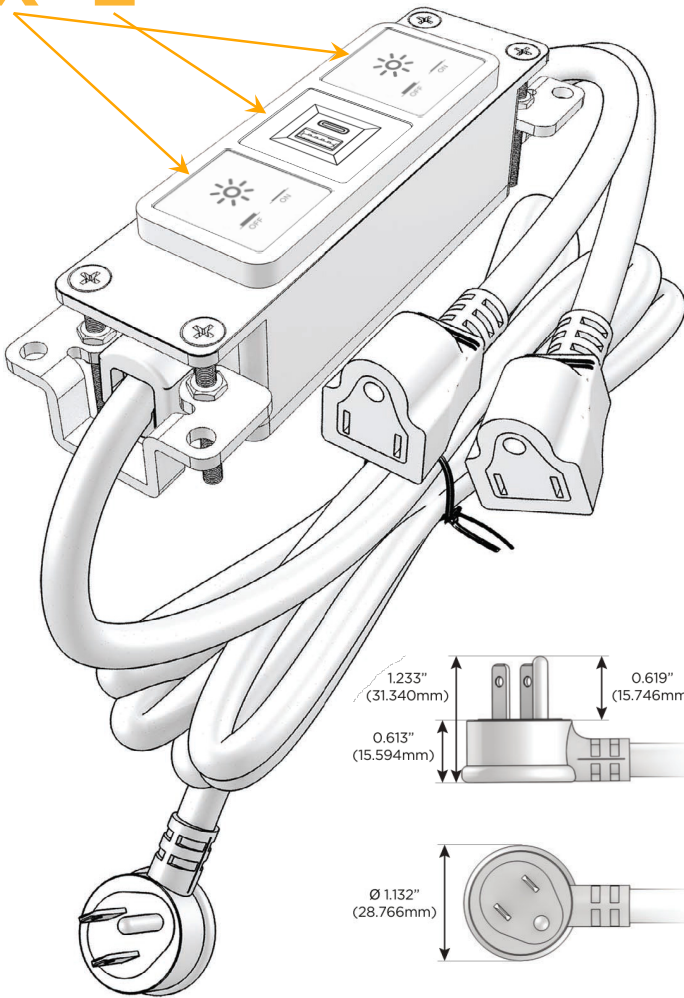

M-POWER-3T

AC POWER & DATA CONNECTIVITY SOLUTION

M-POWER-3T-XEX-BZ5AAB

Specs:

Modules/Ports:

X Switched AC

E USB-A & USB-C (20W)

Distributed by

Mormax Company, Inc.

8 Westchester Plaza

Elmsford, NY 10523

914-699-0101

sales@mormax.com

mormax.com

X E