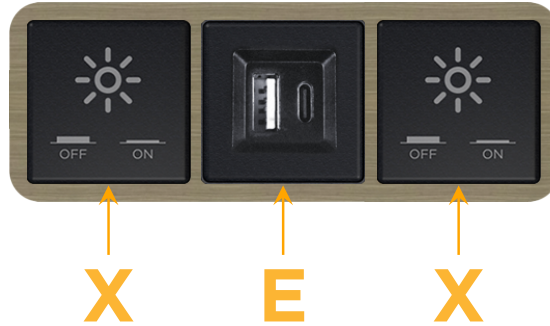

M-POWER-3T

AC POWER & DATA CONNECTIVITY SOLUTION

M-POWER-3T-XEX-BZ5AAB

Distributed by

Mormax Company, Inc.

8 Westchester Plaza

Elmsford, NY 10523

914-699-0101

sales@mormax.com

mormax.com

Metro Light & Power's line of power & data solutions offers sophisticated design elements combined with greater ease of installation. Streamlined and low-profile, enhanced by side-exiting cords, our outlets advance the industry with their cutting edge look and feel. We believe flexibility is key, and we provide a variety of mounting options, including the ability to mount in limited spaces. Our outlets are available in many finishes and configurations, in addition to a custom color and finish capability for our clients.

Bezel Finish: **ANTIQUED ARCHITECTURAL BRONZE (ABS)**

Custom Finishes Available M-POWER-3T-XEX-BZ5AAB

Features:

Module/Port Options:

- A Tamper Resistant AC Receptacle
- E USB-A & USB-C (20W)
- M Double USB-A (Fast Charging Ports - 18W)
- H HDMI
- 6 CAT 6
- 12 RJ 12
- X Switched AC
- Y 3-Way Switch (Low Voltage)
- V USB-C (45W High Speed Charging Port)
- S USB-C (25W High Speed Charging Port)
- R Switched AC (Rocker Switch)
- D Dimmer Switch

Plug:

- Supplied with Low Profile Flat 45° Angle 120 VAC Plug
- Optional Standard Straight 120 VAC Plug
- Optional Straight 120 VAC Pass-through Plug

- CLEAN, COMPACT DESIGN
- STREAMLINED
- LOW PROFILE
- SIDE-EXITING CORDS
- PLUG & PLAY
- 6' AC CORD & PLUG (FLAT PLUG STANDARD)
- CUSTOMIZABLE CONFIGURATIONS AND FINISHES
- UL LISTED FOR MOUNTING IN FURNITURE
- 15A