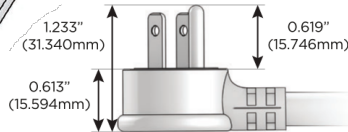

Mormax Company, Inc.

8 Westchester Plaza

Elmsford, NY 10523

914-699-0101

sales@mormax.com

mormax.com

X E