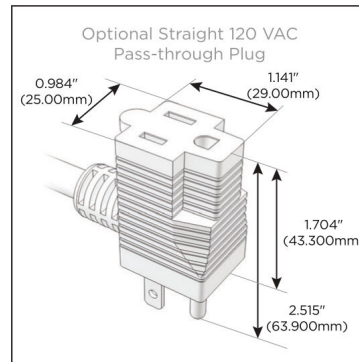

M-POWER-3T

AC POWER & DATA CONNECTIVITY SOLUTION

M-POWER-3T-XEX-BZ5AAB

Specs:

Modules/Ports:

X Switched AC

E USB-A & USB-C (20W)

Distributed by

Mormax Company, Inc.

8 Westchester Plaza

Elmsford, NY 10523

914-699-0101

sales@mormax.com

mormax.com

X E