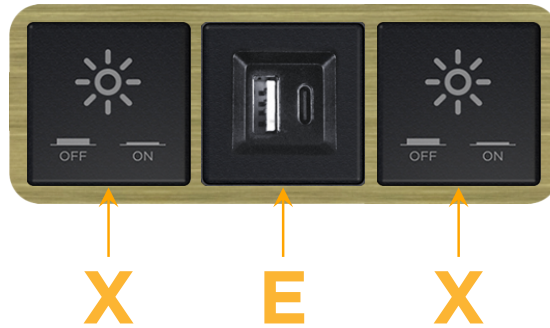

Bezel Finish: **BRASS ANTIQUED (ABS)**

Custom Finishes Available M-POWER-3T-XEX-BRAAB

Features:

Module/Port Options:

- A** Tamper Resistant AC Receptacle
- E** USB-A & USB-C (20W)
- M** Double USB-A (Fast Charging Ports - 18W)
- H** HDMI
- 6** CAT 6
- 12** RJ 12
- X** Switched AC
- Y** 3-Way Switch (Low Voltage)
- V** USB-C (45W High Speed Charging Port)
- S** USB-C (25W High Speed Charging Port)
- R** Switched AC (Rocker Switch)
- D** Dimmer Switch

Plug:

Supplied with Low Profile Flat 45° Angle 120 VAC Plug

Optional Standard Straight 120 VAC Plug

Optional Straight 120 VAC Pass-through Plug

- CLEAN, COMPACT DESIGN
- STREAMLINED
- LOW PROFILE
- SIDE-EXITING CORDS
- PLUG & PLAY
- 6' AC CORD & PLUG (FLAT PLUG STANDARD)
- CUSTOMIZABLE CONFIGURATIONS AND FINISHES
- UL LISTED FOR MOUNTING IN FURNITURE
- 15A

M-POWER-3T

AC POWER & DATA CONNECTIVITY SOLUTION

M-POWER-3T-XEX-BRAAB

Specs:

Modules/Ports:

X Switched AC

E USB-A & USB-C (20W)

Distributed by