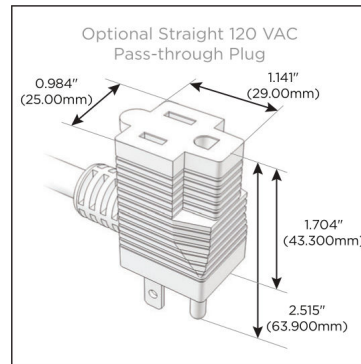

M-POWER-3T

AC POWER & DATA CONNECTIVITY SOLUTION

M-POWER-3T-XEX-BB

Specs:

Modules/Ports:

X Switched AC

E USB-A & USB-C (20W)

Distributed by

Mormax Company, Inc.

8 Westchester Plaza

Elmsford, NY 10523

914-699-0101

sales@mormax.com

mormax.com

X E