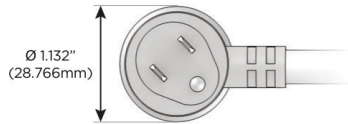

Mormax Company, Inc.

8 Westchester Plaza

Elmsford, NY 10523

914-699-0101

sales@mormax.com

mormax.com

X E