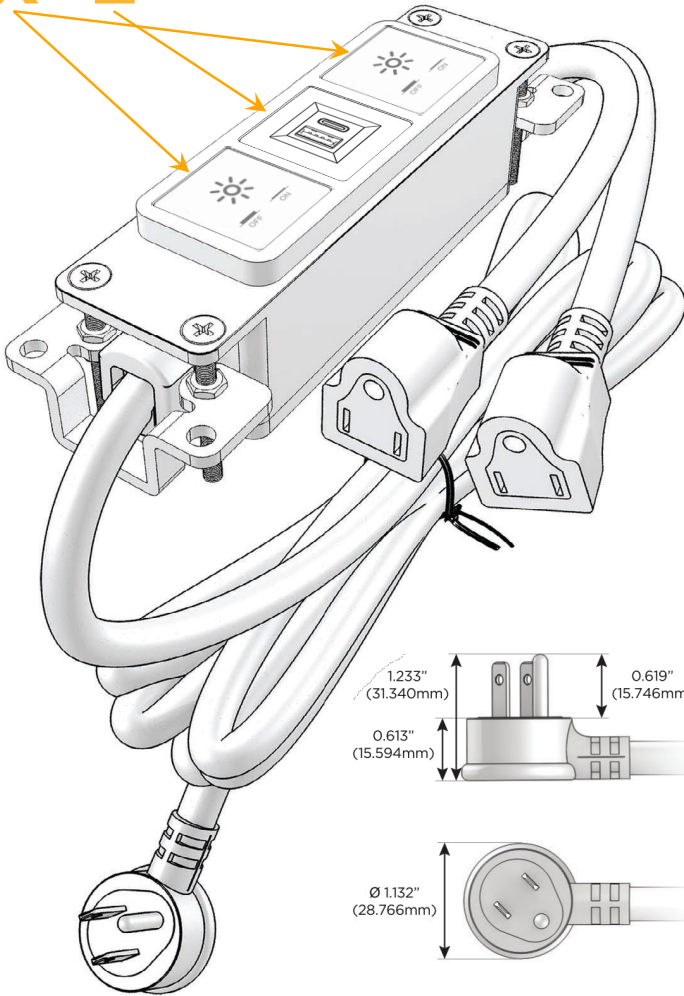

M-POWER-3T

AC POWER & DATA CONNECTIVITY SOLUTION

M-POWER-3T-XEX-BB

Specs:

Modules/Ports:

X Switched AC

E USB-A & USB-C (20W)

Distributed by

Mormax Company, Inc.

8 Westchester Plaza

Elmsford, NY 10523

914-699-0101

sales@mormax.com

mormax.com

X E