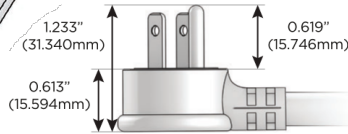

Mormax Company, Inc.

8 Westchester Plaza

Elmsford, NY 10523

914-699-0101

sales@mormax.com

mormax.com

X E