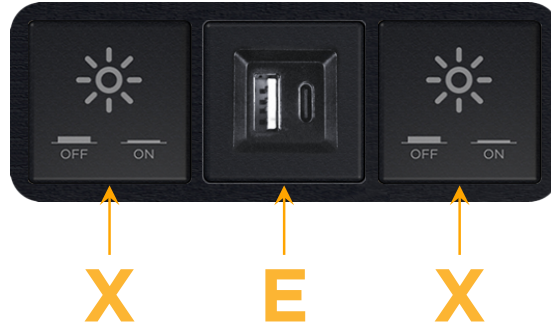

M-POWER-3T

AC POWER & DATA CONNECTIVITY SOLUTION

M-POWER-3T-XEX-BB

Distributed by

Mormax Company, Inc.

8 Westchester Plaza

Elmsford, NY 10523

914-699-0101

sales@mormax.com

mormax.com

Metro Light & Power's line of power & data solutions offers sophisticated design elements combined with greater ease of installation. Streamlined and low-profile, enhanced by side-exiting cords, our outlets advance the industry with their cutting edge look and feel. We believe flexibility is key, and we provide a variety of mounting options, including the ability to mount in limited spaces. Our outlets are available in many finishes and configurations, in addition to a custom color and finish capability for our clients.

Bezel Finish: **BLACK (STEEL)**

Custom Finishes Available M-POWER-3T-XEX-BB

Features:

Module/Port Options:

- **A** Tamper Resistant AC Receptacle
- **E** USB-A & USB-C (20W)
- **M** Double USB-A (Fast Charging Ports - 18W)
- **H** HDMI
- **6** CAT 6
- **12** RJ 12
- **X** Switched AC
- **Y** 3-Way Switch (Low Voltage)
- **V** USB-C (45W High Speed Charging Port)
- **S** USB-C (25W High Speed Charging Port)
- **R** Switched AC (Rocker Switch)
- **D** Dimmer Switch

Plug:

Supplied with Low Profile Flat 45° Angle 120 VAC Plug

Optional Standard Straight 120 VAC Plug

Optional Straight 120 VAC Pass-through Plug

- CLEAN, COMPACT DESIGN
- STREAMLINED
- LOW PROFILE
- SIDE-EXITING CORDS
- PLUG & PLAY
- 6' AC CORD & PLUG (FLAT PLUG STANDARD)
- CUSTOMIZABLE CONFIGURATIONS AND FINISHES
- UL LISTED FOR MOUNTING IN FURNITURE
- 15A