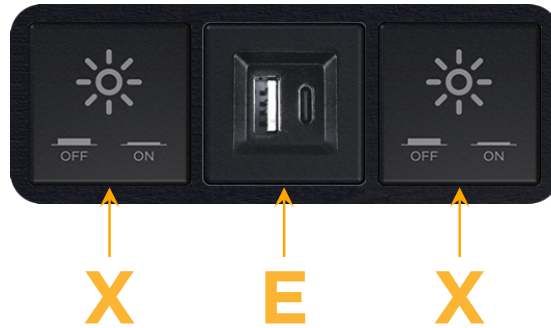

M-POWER-3T

AC POWER & DATA CONNECTIVITY SOLUTION

M-POWER-3T-XEX-BAB

Distributed by

Mormax Company, Inc.

8 Westchester Plaza

Elmsford, NY 10523

914-699-0101

sales@mormax.com

mormax.com

Metro Light & Power's line of power & data solutions offers sophisticated design elements combined with greater ease of installation. Streamlined and low-profile, enhanced by side-exiting cords, our outlets advance the industry with their cutting edge look and feel. We believe flexibility is key, and we provide a variety of mounting options, including the ability to mount in limited spaces. Our outlets are available in many finishes and configurations, in addition to a custom color and finish capability for our clients.

Bezel Finish: **BLACK (ABS)**
Custom Finishes Available M-POWER-3T-XEX-BAB

Features:

Module/Port Options:

- A Tamper Resistant AC Receptacle
- E USB-A & USB-C (20W)
- M Double USB-A (Fast Charging Ports - 18W)
- H HDMI
- 6 CAT 6
- 12 RJ 12
- X Switched AC
- Y 3-Way Switch (Low Voltage)
- V USB-C (45W High Speed Charging Port)
- S USB-C (25W High Speed Charging Port)
- R Switched AC (Rocker Switch)
- D Dimmer Switch

Plug:

- Supplied with Low Profile Flat 45° Angle 120 VAC Plug
- Optional Standard Straight 120 VAC Plug
- Optional Straight 120 VAC Pass-through Plug

- CLEAN, COMPACT DESIGN
- STREAMLINED
- LOW PROFILE
- SIDE-EXITING CORDS
- PLUG & PLAY
- 6' AC CORD & PLUG (FLAT PLUG STANDARD)
- CUSTOMIZABLE CONFIGURATIONS AND FINISHES
- UL LISTED FOR MOUNTING IN FURNITURE
- 15A