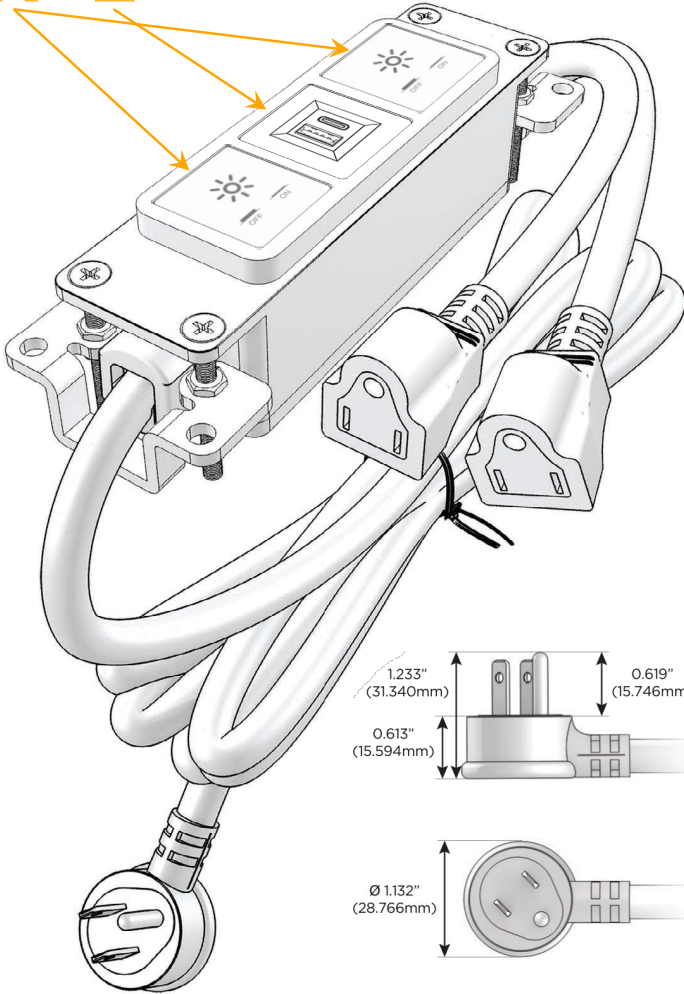

M-POWER-3T

AC POWER & DATA CONNECTIVITY SOLUTION

M-POWER-3T-XEX-BAB

Specs:

Modules/Ports:

X Switched AC

E USB-A & USB-C (20W)

Distributed by

Mormax Company, Inc.

8 Westchester Plaza

Elmsford, NY 10523

914-699-0101

sales@mormax.com

mormax.com

X E