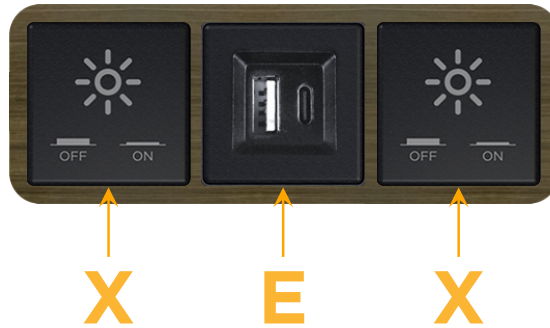

M-POWER-3T

AC POWER & DATA CONNECTIVITY SOLUTION

M-POWER-3T-XEX-APAB

Distributed by

Mormax Company, Inc.

8 Westchester Plaza

Elmsford, NY 10523

914-699-0101

sales@mormax.com

mormax.com

Metro Light & Power's line of power & data solutions offers sophisticated design elements combined with greater ease of installation. Streamlined and low-profile, enhanced by side-exiting cords, our outlets advance the industry with their cutting edge look and feel. We believe flexibility is key, and we provide a variety of mounting options, including the ability to mount in limited spaces. Our outlets are available in many finishes and configurations, in addition to a custom color and finish capability for our clients.

Bezel Finish: **SPECIAL ANTIQUE BRONZE (ABS)**

Custom Finishes Available M-POWER-3T-XEX-APAB

Features:

Module/Port Options:

- **A** Tamper Resistant AC Receptacle
- **E** USB-A & USB-C (20W)
- **M** Double USB-A (Fast Charging Ports - 18W)
- **H** HDMI
- **6** CAT 6
- **12** RJ 12
- **X** Switched AC
- **Y** 3-Way Switch (Low Voltage)
- **V** USB-C (45W High Speed Charging Port)
- **S** USB-C (25W High Speed Charging Port)
- **R** Switched AC (Rocker Switch)
- **D** Dimmer Switch

Plug:

Supplied with Low Profile Flat 45° Angle 120 VAC Plug

Optional Standard Straight 120 VAC Plug

Optional Straight 120 VAC Pass-through Plug

- CLEAN, COMPACT DESIGN
- STREAMLINED
- LOW PROFILE
- SIDE-EXITING CORDS
- PLUG & PLAY
- 6' AC CORD & PLUG (FLAT PLUG STANDARD)
- CUSTOMIZABLE CONFIGURATIONS AND FINISHES
- UL LISTED FOR MOUNTING IN FURNITURE
- 15A