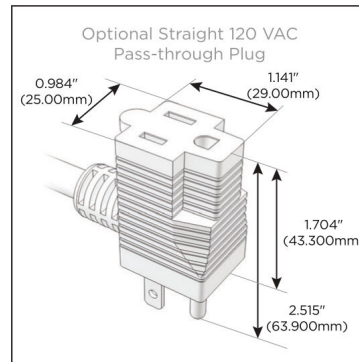

M-POWER-3T

AC POWER & DATA CONNECTIVITY SOLUTION

M-POWER-3T-XEX-APAB

Specs:

Modules/Ports:

X Switched AC

E USB-A & USB-C (20W)

Distributed by

Mormax Company, Inc.

8 Westchester Plaza

Elmsford, NY 10523

914-699-0101

sales@mormax.com

mormax.com

X E