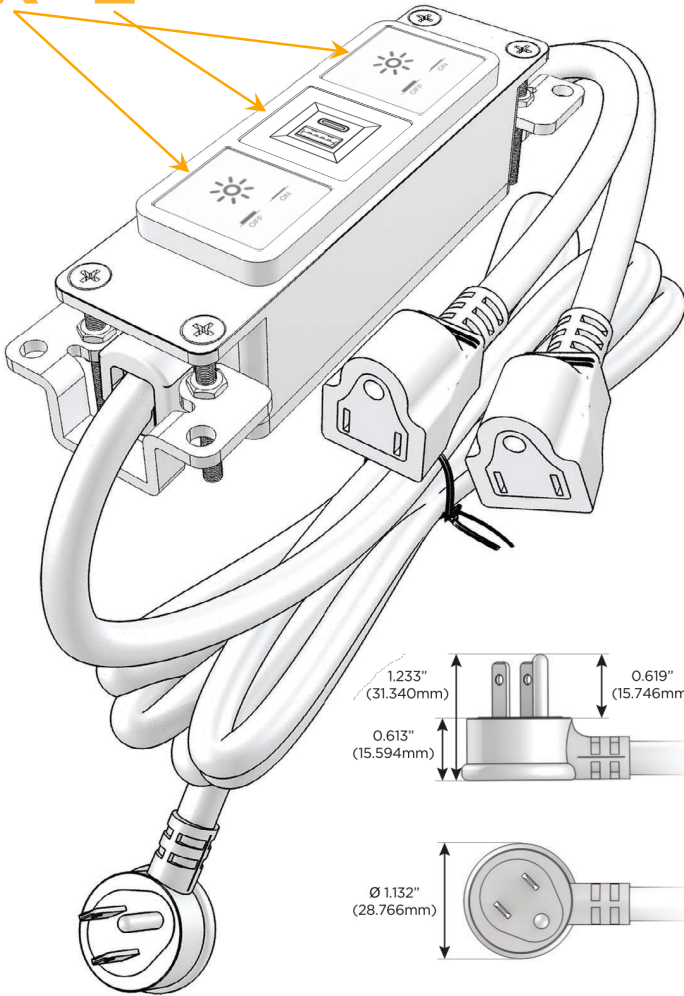

M-POWER-3T

AC POWER & DATA CONNECTIVITY SOLUTION

M-POWER-3T-XEX-APAB

Specs:

Modules/Ports:

X Switched AC

E USB-A & USB-C (20W)

Distributed by

Mormax Company, Inc.

8 Westchester Plaza

Elmsford, NY 10523

914-699-0101

sales@mormax.com

mormax.com

X E