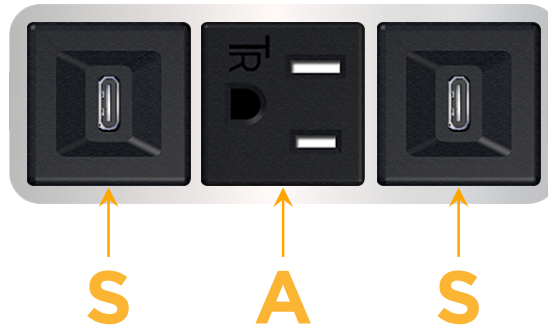

Bezel Finish: **CHROME (ABS)**

Custom Finishes Available M-POWER-3T-SAS-CRAB

Features:

Module/Port Options:

- A** Tamper Resistant AC Receptacle
- E** USB-A & USB-C (20W)
- M** Double USB-A (Fast Charging Ports - 18W)
- H** HDMI
- 6** CAT 6
- 12** RJ 12
- X** Switched AC
- Y** 3-Way Switch (Low Voltage)
- V** USB-C (45W High Speed Charging Port)
- S** USB-C (25W High Speed Charging Port)
- R** Switched AC (Rocker Switch)
- D** Dimmer Switch

Plug:

Supplied with Low Profile Flat 45° Angle 120 VAC Plug

Optional Standard Straight 120 VAC Plug

Optional Straight 120 VAC Pass-through Plug

- CLEAN, COMPACT DESIGN
- STREAMLINED
- LOW PROFILE
- SIDE-EXITING CORDS
- PLUG & PLAY
- 6' AC CORD & PLUG (FLAT PLUG STANDARD)
- CUSTOMIZABLE CONFIGURATIONS AND FINISHES
- UL LISTED FOR MOUNTING IN FURNITURE
- 15A

M-POWER-3T

AC POWER & DATA CONNECTIVITY SOLUTION

M-POWER-3T-SAS-CRAB

Specs:

Modules/Ports:

- S** USB-C (25W High Speed Charging Port)
- A** Tamper Resistant AC Receptacle

Distributed by

Mormax Company, Inc.