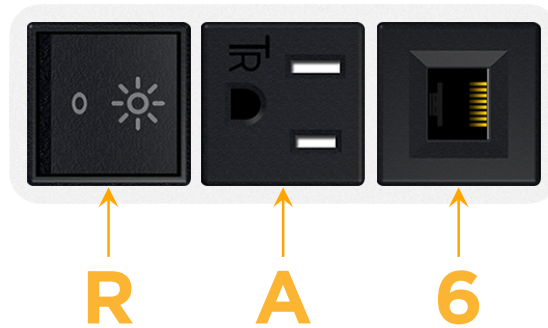

M-POWER-3T

AC POWER & DATA CONNECTIVITY SOLUTION

M-POWER-3T-RA6-WB

Distributed by

Mormax Company, Inc.

8 Westchester Plaza

Elmsford, NY 10523

914-699-0101

sales@mormax.com

mormax.com

Metro Light & Power's line of power & data solutions offers sophisticated design elements combined with greater ease of installation. Streamlined and low-profile, enhanced by side-exiting cords, our outlets advance the industry with their cutting edge look and feel. We believe flexibility is key, and we provide a variety of mounting options, including the ability to mount in limited spaces. Our outlets are available in many finishes and configurations, in addition to a custom color and finish capability for our clients.

Bezel Finish: **WHITE (STEEL)**

Custom Finishes Available M-POWER-3T-RA6-WB

Features:

Module/Port Options:

- **A** Tamper Resistant AC Receptacle
- **E** USB-A & USB-C (20W)
- **M** Double USB-A (Fast Charging Ports - 18W)
- **H** HDMI
- **6** CAT 6
- **12** RJ 12
- **X** Switched AC
- **Y** 3-Way Switch (Low Voltage)
- **V** USB-C (45W High Speed Charging Port)
- **S** USB-C (25W High Speed Charging Port)
- **R** Switched AC (Rocker Switch)
- **D** Dimmer Switch

Plug:

Supplied with Low Profile Flat 45° Angle 120 VAC Plug

Optional Standard Straight 120 VAC Plug

Optional Straight 120 VAC Pass-through Plug

- CLEAN, COMPACT DESIGN
- STREAMLINED
- LOW PROFILE
- SIDE-EXITING CORDS
- PLUG & PLAY
- 6' AC CORD & PLUG (FLAT PLUG STANDARD)
- CUSTOMIZABLE CONFIGURATIONS AND FINISHES
- UL LISTED FOR MOUNTING IN FURNITURE
- 15A