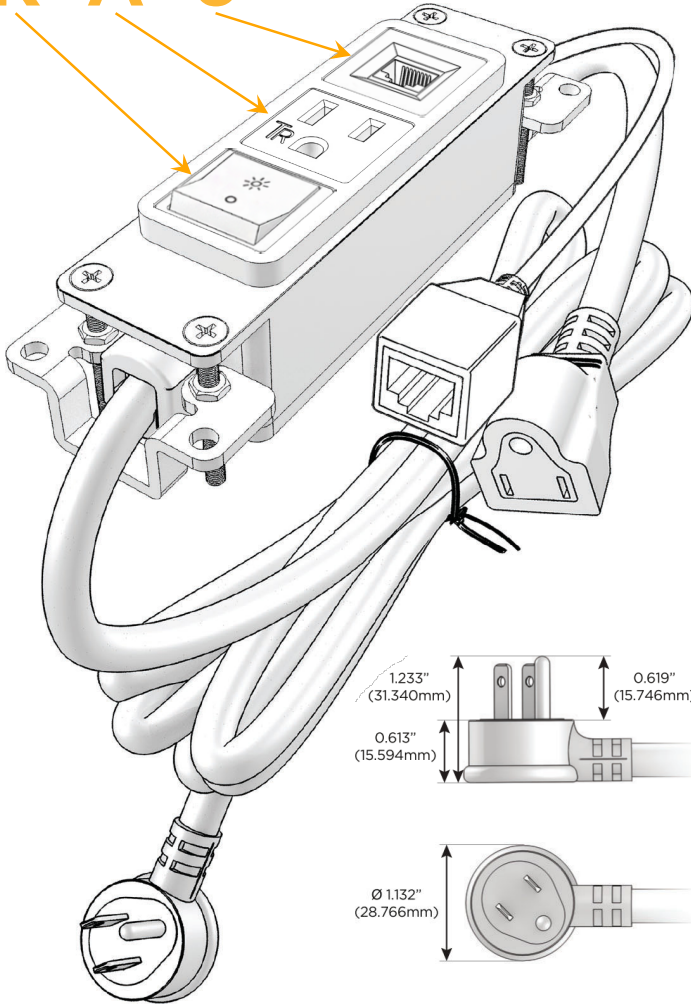

M-POWER-3T

AC POWER & DATA CONNECTIVITY SOLUTION

M-POWER-3T-RA6-WB

Specs:

Modules/Ports:

- **R** Switched AC (Rocker Switch)
- **A** Tamper Resistant AC Receptacle
- **6** CAT 6

Distributed by

Mormax Company, Inc.

8 Westchester Plaza

Elmsford, NY 10523

914-699-0101

sales@mormax.com

mormax.com

R A 6