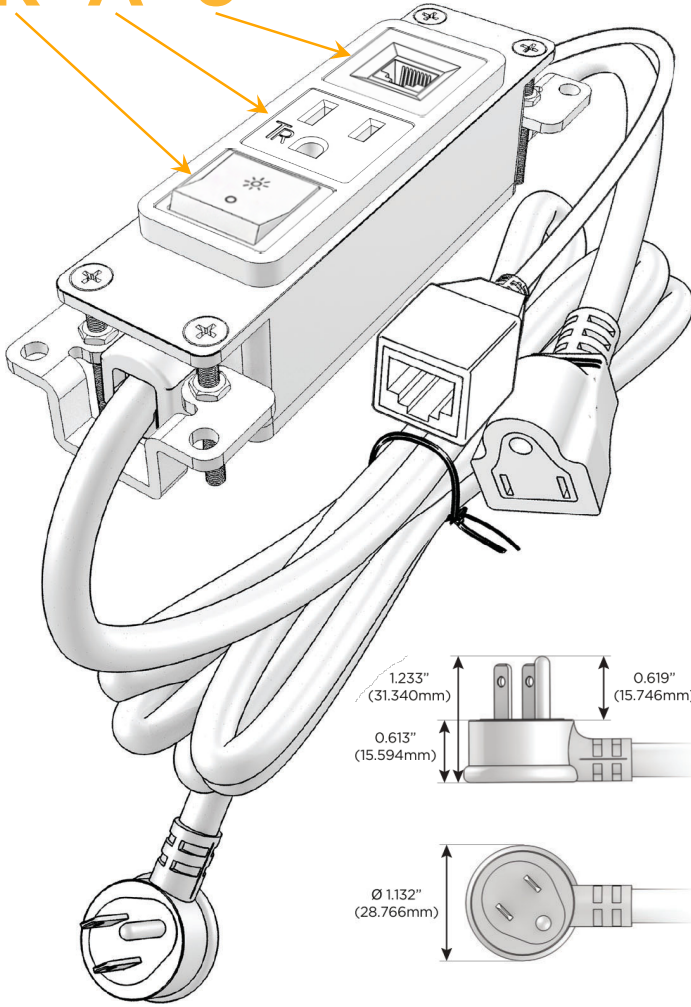

M-POWER-3T

AC POWER & DATA CONNECTIVITY SOLUTION

M-POWER-3T-RA6-WAB

Specs:

Modules/Ports:

- **R** Switched AC (Rocker Switch)
- **A** Tamper Resistant AC Receptacle
- **6** CAT 6

Distributed by

Mormax Company, Inc.

8 Westchester Plaza

Elmsford, NY 10523

914-699-0101

sales@mormax.com

mormax.com

R A 6