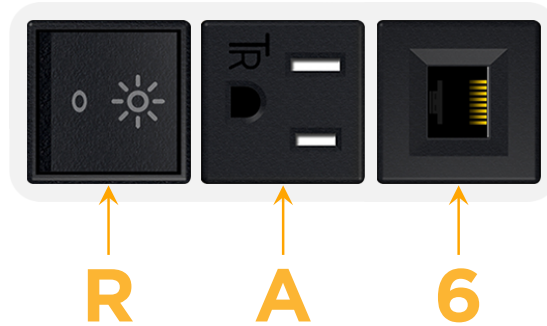

Bezel Finish: **WHITE (ABS)**

Custom Finishes Available M-POWER-3T-RA6-WAB

Features:

Module/Port Options:

- A** Tamper Resistant AC Receptacle
- E** USB-A & USB-C (20W)
- M** Double USB-A (Fast Charging Ports - 18W)
- H** HDMI
- 6** CAT 6
- 12** RJ 12
- X** Switched AC
- Y** 3-Way Switch (Low Voltage)
- V** USB-C (45W High Speed Charging Port)
- S** USB-C (25W High Speed Charging Port)
- R** Switched AC (Rocker Switch)
- D** Dimmer Switch

Plug:

Supplied with Low Profile Flat 45° Angle 120 VAC Plug

Optional Standard Straight 120 VAC Plug

Optional Straight 120 VAC Pass-through Plug

- CLEAN, COMPACT DESIGN
- STREAMLINED
- LOW PROFILE
- SIDE-EXITING CORDS
- PLUG & PLAY
- 6' AC CORD & PLUG (FLAT PLUG STANDARD)
- CUSTOMIZABLE CONFIGURATIONS AND FINISHES
- UL LISTED FOR MOUNTING IN FURNITURE
- 15A

M-POWER-3T

AC POWER & DATA CONNECTIVITY SOLUTION

M-POWER-3T-RA6-WAB

Specs:

Modules/Ports:

- R** Switched AC (Rocker Switch)
- A** Tamper Resistant AC Receptacle
- 6** CAT 6

Distributed by

Mormax Company, Inc.