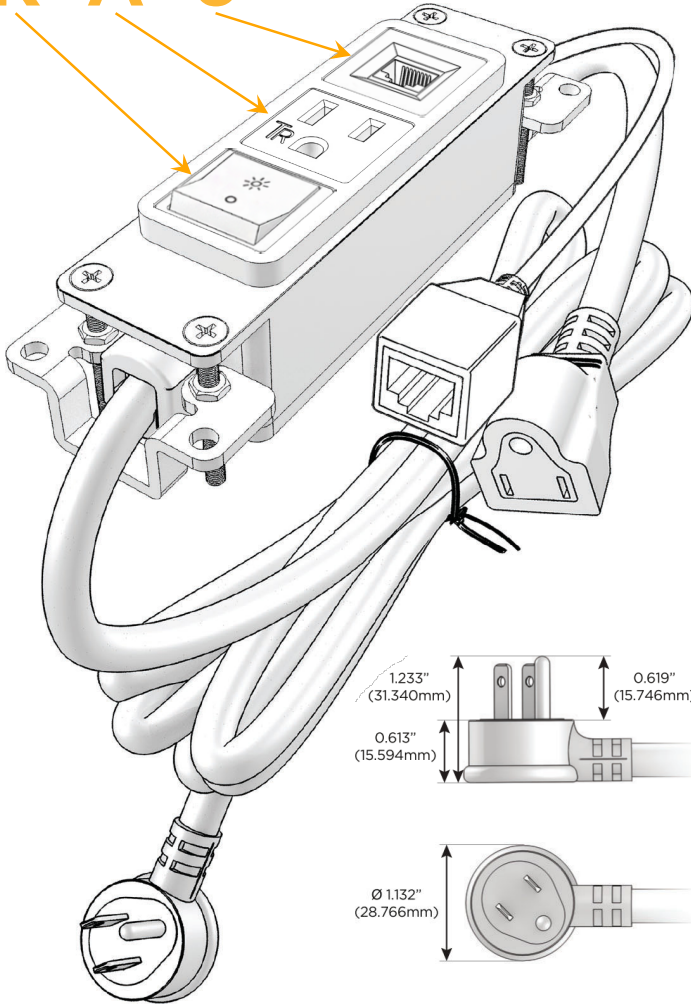

M-POWER-3T

AC POWER & DATA CONNECTIVITY SOLUTION

M-POWER-3T-RA6-SS8B

Specs:

Modules/Ports:

- **R** Switched AC (Rocker Switch)
- **A** Tamper Resistant AC Receptacle
- **6** CAT 6

Distributed by

Mormax Company, Inc.

8 Westchester Plaza

Elmsford, NY 10523

914-699-0101

sales@mormax.com

mormax.com

R A 6