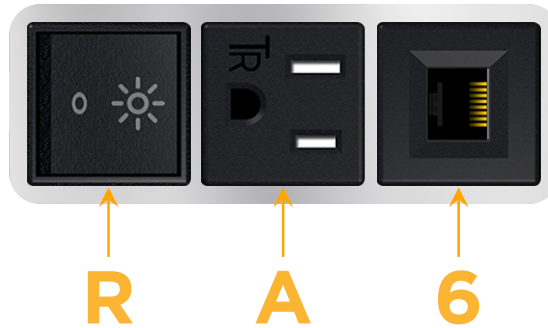

Bezel Finish: **STAINLESS STEEL MIRROR FINISH**

Custom Finishes Available M-POWER-3T-RA6-SS8B

Features:

Module/Port Options:

- A Tamper Resistant AC Receptacle
- E USB-A & USB-C (20W)
- M Double USB-A (Fast Charging Ports - 18W)
- H HDMI
- 6 CAT 6
- 12 RJ 12
- X Switched AC
- Y 3-Way Switch (Low Voltage)
- V USB-C (45W High Speed Charging Port)
- S USB-C (25W High Speed Charging Port)
- R Switched AC (Rocker Switch)
- D Dimmer Switch

Plug:

Supplied with Low Profile Flat 45° Angle 120 VAC Plug

Optional Standard Straight 120 VAC Plug

Optional Straight 120 VAC Pass-through Plug

- CLEAN, COMPACT DESIGN
- STREAMLINED
- LOW PROFILE
- SIDE-EXITING CORDS
- PLUG & PLAY
- 6' AC CORD & PLUG (FLAT PLUG STANDARD)
- CUSTOMIZABLE CONFIGURATIONS AND FINISHES
- UL LISTED FOR MOUNTING IN FURNITURE
- 15A

M-POWER-3T

AC POWER & DATA CONNECTIVITY SOLUTION

M-POWER-3T-RA6-SS8B

Specs:

Modules/Ports:

- R** Switched AC (Rocker Switch)
- A** Tamper Resistant AC Receptacle
- 6** CAT 6

Distributed by

Mormax Company, Inc.