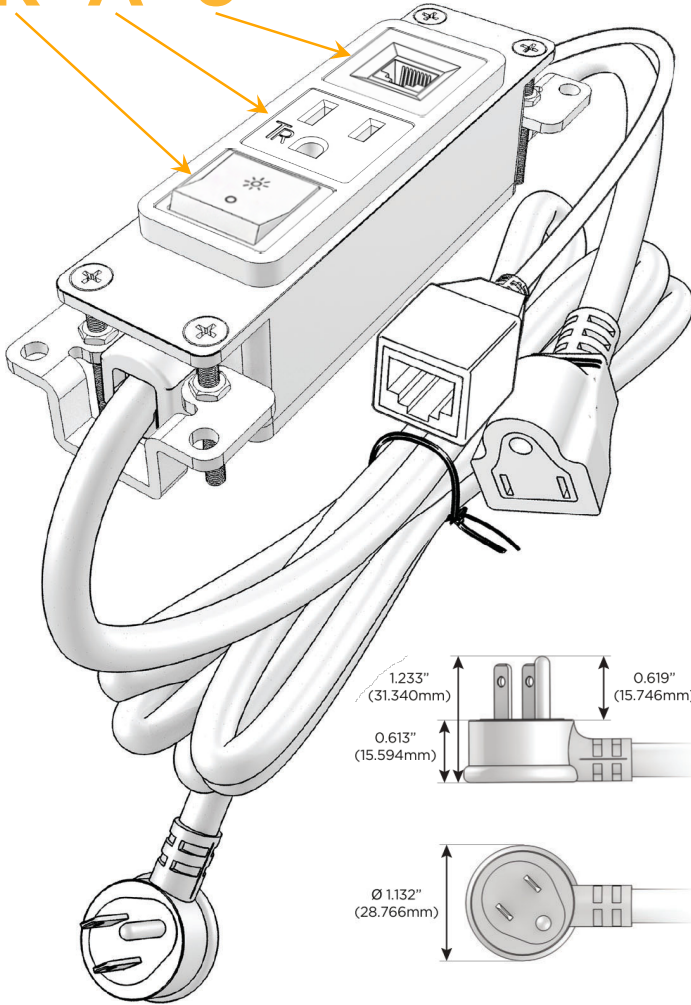

M-POWER-3T

AC POWER & DATA CONNECTIVITY SOLUTION

M-POWER-3T-RA6-SS4B

Specs:

Modules/Ports:

- **R** Switched AC (Rocker Switch)
- **A** Tamper Resistant AC Receptacle
- **6** CAT 6

Distributed by

Mormax Company, Inc.

8 Westchester Plaza

Elmsford, NY 10523

914-699-0101

sales@mormax.com

mormax.com

R A 6