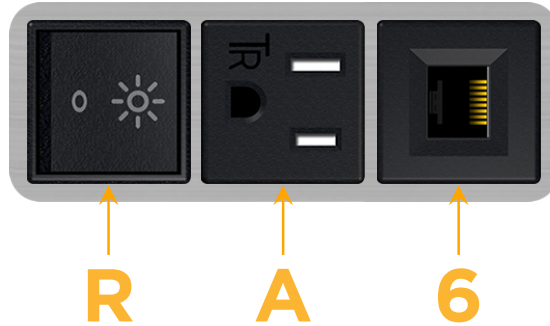

Bezel Finish: **STAINLESS STEEL BRUSHED**

Custom Finishes Available M-POWER-3T-RA6-SS4B

Features:

Module/Port Options:

- A Tamper Resistant AC Receptacle
- E USB-A & USB-C (20W)
- M Double USB-A (Fast Charging Ports - 18W)
- H HDMI
- 6 CAT 6
- 12 RJ 12
- X Switched AC
- Y 3-Way Switch (Low Voltage)
- V USB-C (45W High Speed Charging Port)
- S USB-C (25W High Speed Charging Port)
- R Switched AC (Rocker Switch)
- D Dimmer Switch

Plug:

Supplied with Low Profile Flat 45° Angle 120 VAC Plug

Optional Standard Straight 120 VAC Plug

Optional Straight 120 VAC Pass-through Plug

- CLEAN, COMPACT DESIGN
- STREAMLINED
- LOW PROFILE
- SIDE-EXITING CORDS
- PLUG & PLAY
- 6' AC CORD & PLUG (FLAT PLUG STANDARD)
- CUSTOMIZABLE CONFIGURATIONS AND FINISHES
- UL LISTED FOR MOUNTING IN FURNITURE
- 15A

M-POWER-3T

AC POWER & DATA CONNECTIVITY SOLUTION

M-POWER-3T-RA6-SS4B

Specs:

Modules/Ports:

- R** Switched AC (Rocker Switch)
- A** Tamper Resistant AC Receptacle
- 6** CAT 6

Distributed by

Mormax Company, Inc.