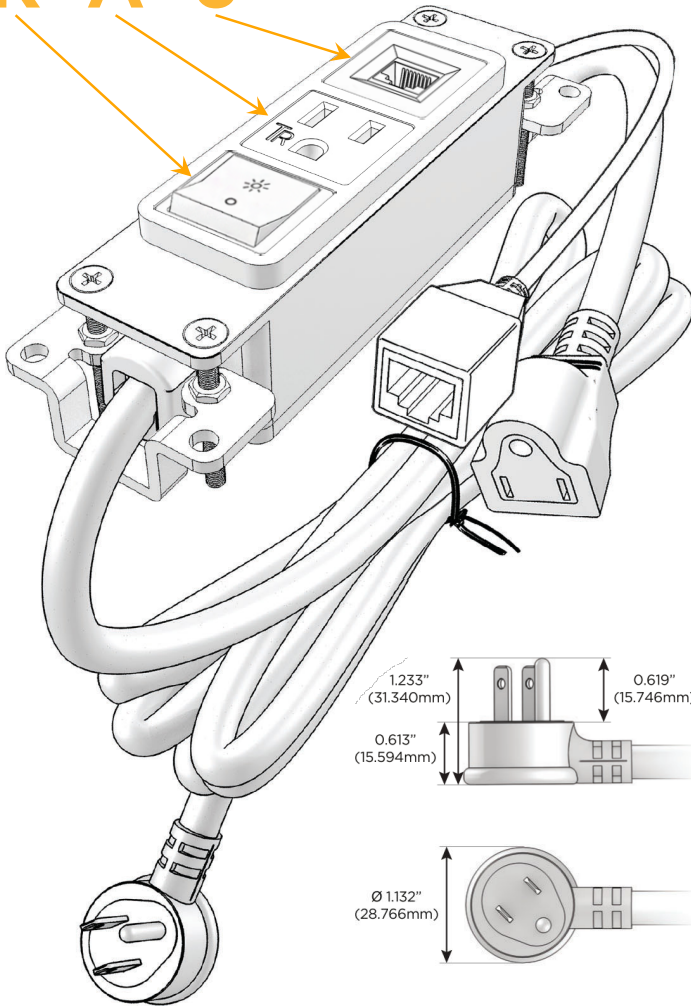

M-POWER-3T

AC POWER & DATA CONNECTIVITY SOLUTION

M-POWER-3T-RA6-SS4AB

Specs:

Modules/Ports:

- **R** Switched AC (Rocker Switch)
- **A** Tamper Resistant AC Receptacle
- **6** CAT 6

Distributed by

Mormax Company, Inc.

8 Westchester Plaza

Elmsford, NY 10523

914-699-0101

sales@mormax.com

mormax.com

R A 6