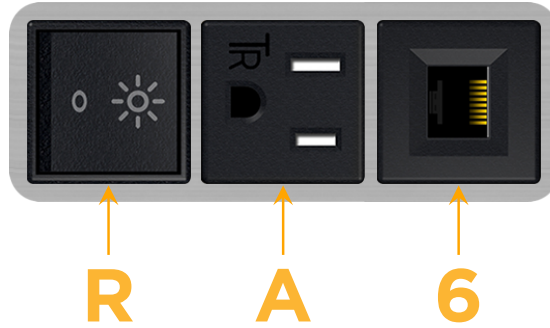

M-POWER-3T

AC POWER & DATA CONNECTIVITY SOLUTION

M-POWER-3T-RA6-SS4AB

Distributed by

Mormax Company, Inc.

8 Westchester Plaza

Elmsford, NY 10523

914-699-0101

sales@mormax.com

mormax.com

Metro Light & Power's line of power & data solutions offers sophisticated design elements combined with greater ease of installation. Streamlined and low-profile, enhanced by side-exiting cords, our outlets advance the industry with their cutting edge look and feel. We believe flexibility is key, and we provide a variety of mounting options, including the ability to mount in limited spaces. Our outlets are available in many finishes and configurations, in addition to a custom color and finish capability for our clients.

Bezel Finish: **BRUSHED STAINLESS (ABS)**

Custom Finishes Available M-POWER-3T-RA6-SS4AB

Features:

Module/Port Options:

- A Tamper Resistant AC Receptacle
- E USB-A & USB-C (20W)
- M Double USB-A (Fast Charging Ports - 18W)
- H HDMI
- 6 CAT 6
- 12 RJ 12
- X Switched AC
- Y 3-Way Switch (Low Voltage)
- V USB-C (45W High Speed Charging Port)
- S USB-C (25W High Speed Charging Port)
- R Switched AC (Rocker Switch)
- D Dimmer Switch

Plug:

Supplied with Low Profile Flat 45° Angle 120 VAC Plug

Optional Standard Straight 120 VAC Plug

Optional Straight 120 VAC Pass-through Plug

- CLEAN, COMPACT DESIGN
- STREAMLINED
- LOW PROFILE
- SIDE-EXITING CORDS
- PLUG & PLAY
- 6' AC CORD & PLUG (FLAT PLUG STANDARD)
- CUSTOMIZABLE CONFIGURATIONS AND FINISHES
- UL LISTED FOR MOUNTING IN FURNITURE
- 15A