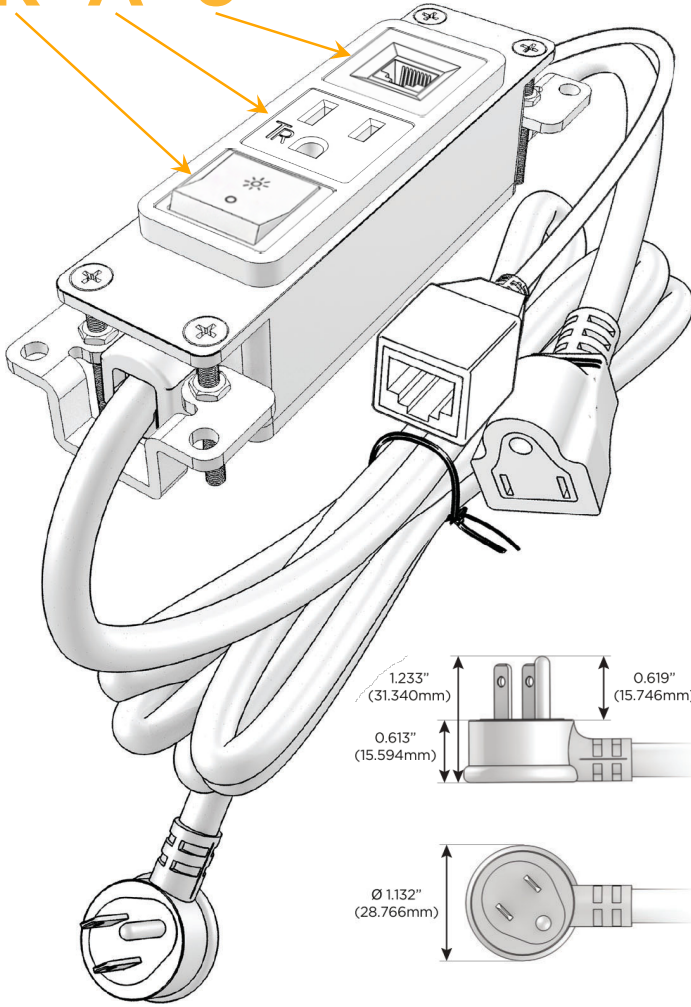

M-POWER-3T

AC POWER & DATA CONNECTIVITY SOLUTION

M-POWER-3T-RA6-SAB

Specs:

Modules/Ports:

- **R** Switched AC (Rocker Switch)
- **A** Tamper Resistant AC Receptacle
- **6** CAT 6

Distributed by

Mormax Company, Inc.

8 Westchester Plaza

Elmsford, NY 10523

914-699-0101

sales@mormax.com

mormax.com

R A 6