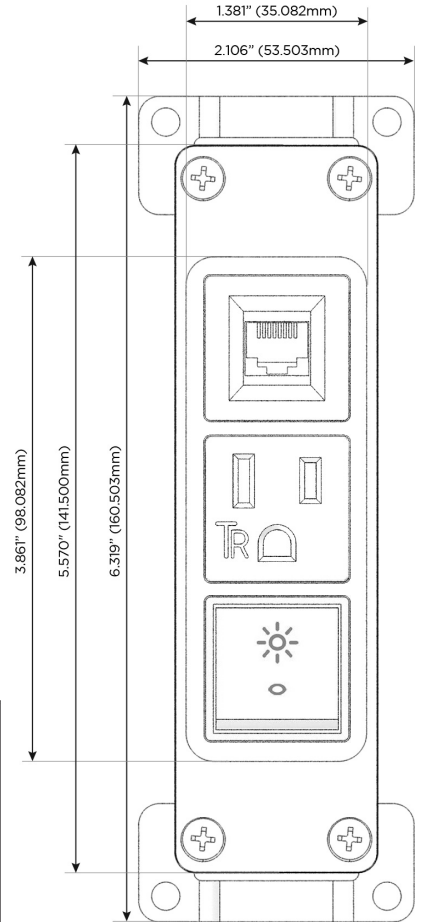

M-POWER-3T

AC POWER & DATA CONNECTIVITY SOLUTION

M-POWER-3T-RA6-SAB

Specs:

Modules/Ports:

- **R** Switched AC (Rocker Switch)
- **A** Tamper Resistant AC Receptacle
- **6** CAT 6

Distributed by

Mormax Company, Inc.

8 Westchester Plaza

Elmsford, NY 10523

914-699-0101

sales@mormax.com

mormax.com

R A 6

TOP

SIDE