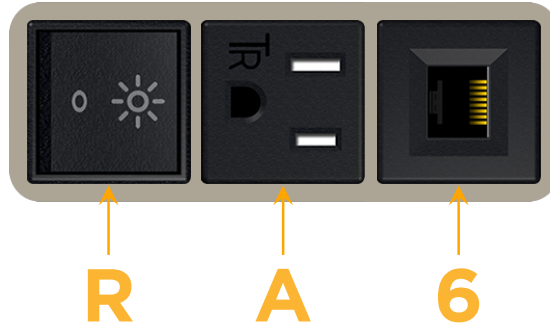

Bezel Finish: **SATIN NICKEL (ABS)**

Custom Finishes Available M-POWER-3T-RA6-SAB

Features:

Module/Port Options:

- A** Tamper Resistant AC Receptacle
- E** USB-A & USB-C (20W)
- M** Double USB-A (Fast Charging Ports - 18W)
- H** HDMI
- 6** CAT 6
- 12** RJ 12
- X** Switched AC
- Y** 3-Way Switch (Low Voltage)
- V** USB-C (45W High Speed Charging Port)
- S** USB-C (25W High Speed Charging Port)
- R** Switched AC (Rocker Switch)
- D** Dimmer Switch

Plug:

Supplied with Low Profile Flat 45° Angle 120 VAC Plug

Optional Standard Straight 120 VAC Plug

Optional Straight 120 VAC Pass-through Plug

- CLEAN, COMPACT DESIGN
- STREAMLINED
- LOW PROFILE
- SIDE-EXITING CORDS
- PLUG & PLAY
- 6' AC CORD & PLUG (FLAT PLUG STANDARD)
- CUSTOMIZABLE CONFIGURATIONS AND FINISHES
- UL LISTED FOR MOUNTING IN FURNITURE
- 15A

M-POWER-3T

AC POWER & DATA CONNECTIVITY SOLUTION

M-POWER-3T-RA6-SAB

Specs:

Modules/Ports:

- R** Switched AC (Rocker Switch)
- A** Tamper Resistant AC Receptacle
- 6** CAT 6

Distributed by

Mormax Company, Inc.