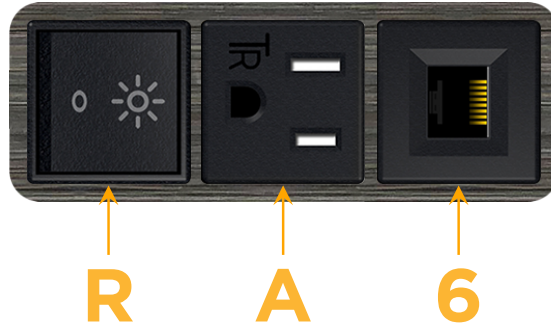

Bezel Finish: **GUNMETAL (ABS)**

Custom Finishes Available M-POWER-3T-RA6-S3AB

Features:

Module/Port Options:

- A** Tamper Resistant AC Receptacle
- E** USB-A & USB-C (20W)
- M** Double USB-A (Fast Charging Ports - 18W)
- H** HDMI
- 6** CAT 6
- 12** RJ 12
- X** Switched AC
- Y** 3-Way Switch (Low Voltage)
- V** USB-C (45W High Speed Charging Port)
- S** USB-C (25W High Speed Charging Port)
- R** Switched AC (Rocker Switch)
- D** Dimmer Switch

Plug:

Supplied with Low Profile Flat 45° Angle 120 VAC Plug

Optional Standard Straight 120 VAC Plug

Optional Straight 120 VAC Pass-through Plug

- CLEAN, COMPACT DESIGN
- STREAMLINED
- LOW PROFILE
- SIDE-EXITING CORDS
- PLUG & PLAY
- 6' AC CORD & PLUG (FLAT PLUG STANDARD)
- CUSTOMIZABLE CONFIGURATIONS AND FINISHES
- UL LISTED FOR MOUNTING IN FURNITURE
- 15A

M-POWER-3T

AC POWER & DATA CONNECTIVITY SOLUTION

M-POWER-3T-RA6-S3AB

Specs:

Modules/Ports:

- R** Switched AC (Rocker Switch)
- A** Tamper Resistant AC Receptacle
- 6** CAT 6

Distributed by

Mormax Company, Inc.