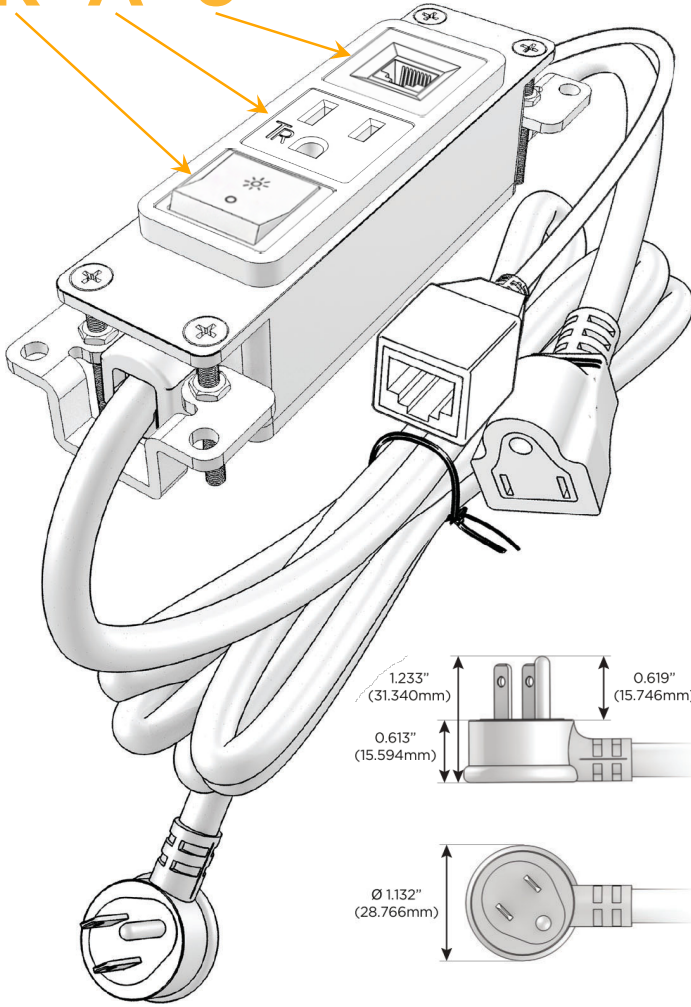

M-POWER-3T

AC POWER & DATA CONNECTIVITY SOLUTION

M-POWER-3T-RA6-S3AB

Specs:

Modules/Ports:

- **R** Switched AC (Rocker Switch)
- **A** Tamper Resistant AC Receptacle
- **6** CAT 6

Distributed by

Mormax Company, Inc.

8 Westchester Plaza

Elmsford, NY 10523

914-699-0101

sales@mormax.com

mormax.com

R A 6