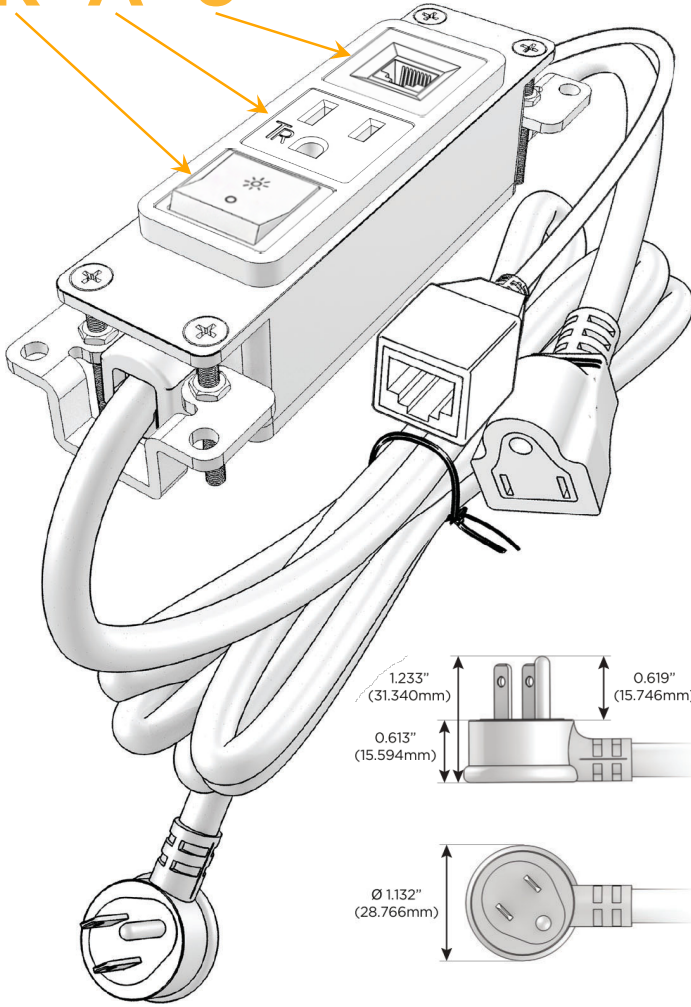

M-POWER-3T

AC POWER & DATA CONNECTIVITY SOLUTION

M-POWER-3T-RA6-MAB

Specs:

Modules/Ports:

- **R** Switched AC (Rocker Switch)
- **A** Tamper Resistant AC Receptacle
- **6** CAT 6

Distributed by

Mormax Company, Inc.

8 Westchester Plaza

Elmsford, NY 10523

914-699-0101

sales@mormax.com

mormax.com

R A 6