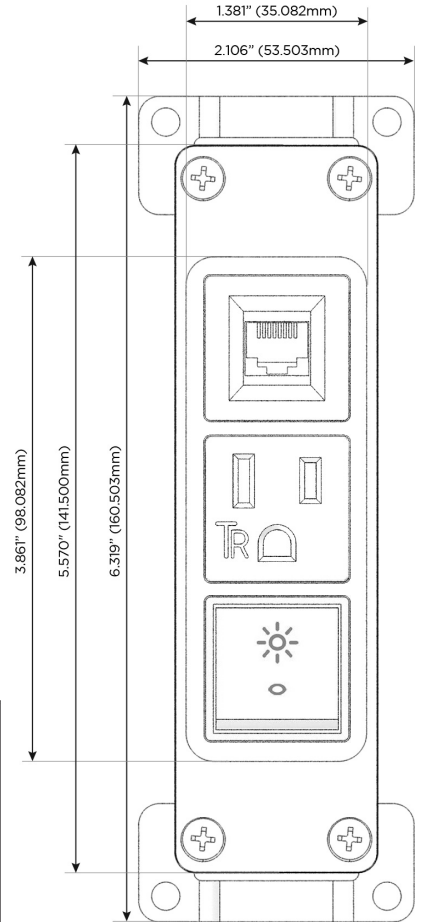

M-POWER-3T

AC POWER & DATA CONNECTIVITY SOLUTION

M-POWER-3T-RA6-MAB

Specs:

Modules/Ports:

- **R** Switched AC (Rocker Switch)
- **A** Tamper Resistant AC Receptacle
- **6** CAT 6

Distributed by

Mormax Company, Inc.

8 Westchester Plaza

Elmsford, NY 10523

914-699-0101

sales@mormax.com

mormax.com

R A 6

TOP

SIDE