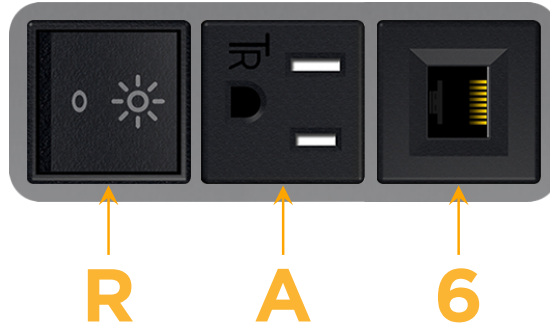

Bezel Finish: **MAGNESIUM (ABS)**

Custom Finishes Available M-POWER-3T-RA6-MAB

Features:

Module/Port Options:

- A** Tamper Resistant AC Receptacle
- E** USB-A & USB-C (20W)
- M** Double USB-A (Fast Charging Ports - 18W)
- H** HDMI
- 6** CAT 6
- 12** RJ 12
- X** Switched AC
- Y** 3-Way Switch (Low Voltage)
- V** USB-C (45W High Speed Charging Port)
- S** USB-C (25W High Speed Charging Port)
- R** Switched AC (Rocker Switch)
- D** Dimmer Switch

Plug:

Supplied with Low Profile Flat 45° Angle 120 VAC Plug

Optional Standard Straight 120 VAC Plug

Optional Straight 120 VAC Pass-through Plug

- CLEAN, COMPACT DESIGN
- STREAMLINED
- LOW PROFILE
- SIDE-EXITING CORDS
- PLUG & PLAY
- 6' AC CORD & PLUG (FLAT PLUG STANDARD)
- CUSTOMIZABLE CONFIGURATIONS AND FINISHES
- UL LISTED FOR MOUNTING IN FURNITURE
- 15A

M-POWER-3T

AC POWER & DATA CONNECTIVITY SOLUTION

M-POWER-3T-RA6-MAB

Specs:

Modules/Ports:

- R** Switched AC (Rocker Switch)
- A** Tamper Resistant AC Receptacle
- 6** CAT 6

Distributed by

Mormax Company, Inc.